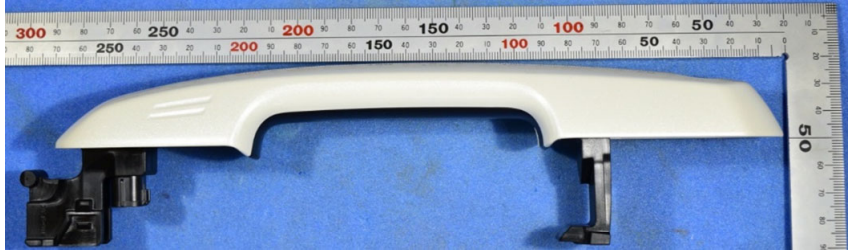

TOYOTA MOTOR CORPORATION
Smart LF oscillator
FCC ID: NI4TMLF19D-2
IC Number: 2842A-TMLF19D2

External Photos: Outside antenna

Front