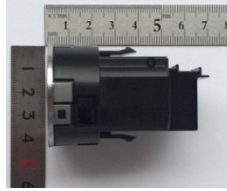

Right

Note :

The outer appearance may be changed.

TOYOTA MOTOR CORPORATION
Smart LF oscillator
FCC ID: NI4TMLF19D-2
IC Number: 2842A-TMLF19D2

External Photos: Rear antenna

Front

Rear

Top

Bottom

Left

Right

Note :

The outer appearance may be changed.

TOYOTA MOTOR CORPORATION
Smart LF oscillator
FCC ID: NI4TMLF19D-2
IC Number: 2842A-TMLF19D2

External Photos: Immobilizer antenna

Front