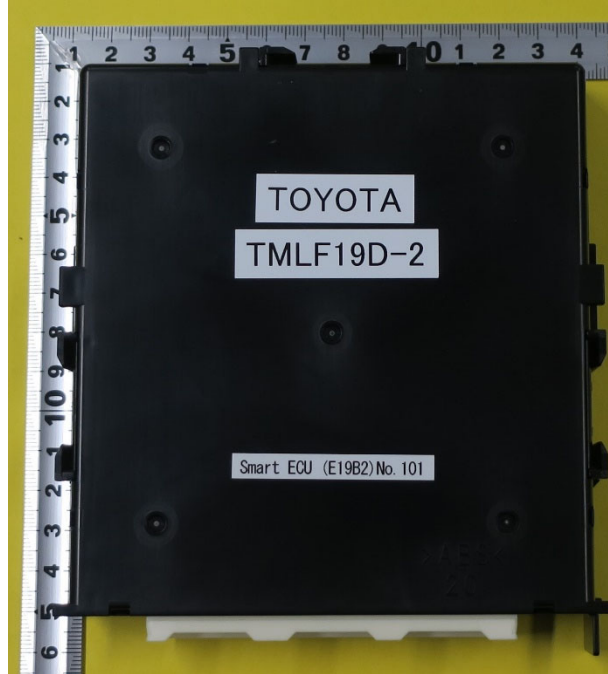

TOYOTA MOTOR CORPORATION
Smart LF oscillator
FCC ID: NI4TMLF19D-2
IC Number: 2842A-TMLF19D2

External Photos: Smart ECU 1/2

Front

Rear

TOYOTA MOTOR CORPORATION
Smart LF oscillator
FCC ID: NI4TMLF19D-2
IC Number: 2842A-TMLF19D2

External Photos: Smart ECU 2/2

Top

Bottom

Left

Right

Note :

The outer appearance may be changed.

TOYOTA MOTOR CORPORATION
Smart LF oscillator
FCC ID: NI4TMLF19D-2
IC Number: 2842A-TMLF19D2

The outer appearance may be changed.

TOYOTA MOTOR CORPORATION
Smart LF oscillator
FCC ID: NI4TMLF19D-2
IC Number: 2842A-TMLF19D2

External Photos: Inside antenna

Front

Rear

Top

Bottom

Left

Right

Note :

The outer appearance may be changed.

TOYOTA MOTOR CORPORATION
Smart LF oscillator
FCC ID: NI4TMLF19D-2
IC Number: 2842A-TMLF19D2

External Photos: Rear antenna

Front

Rear

Top