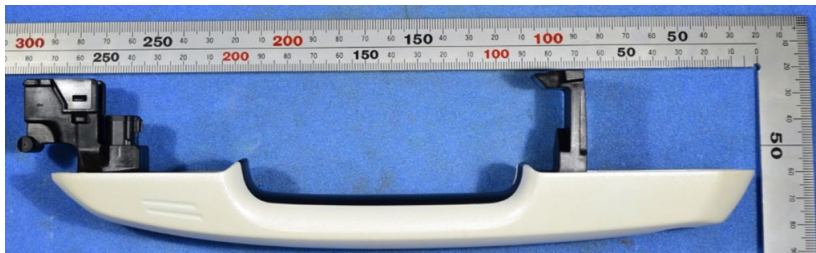

TOYOTA MOTOR CORPORATION
Smart LF oscillator
FCC ID: NI4TMLF19D-2
IC Number: 2842A-TMLF19D2

External Photos: Outside antenna

Rear

Note :

The outer appearance may be changed.