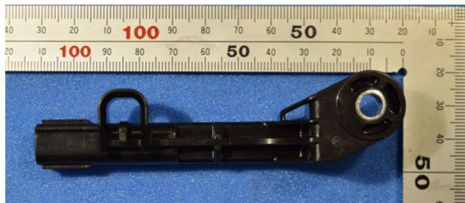

Right

Note :

The outer appearance may be changed.

TOYOTA MOTOR CORPORATION
Smart LF oscillator
FCC ID: NI4TMLF19D-2
IC Number: 2842A-TMLF19D2

External Photos: Rear antenna

Front

Rear

Top

Bottom

Left

Right

Note :

The outer appearance may be changed.

TOYOTA MOTOR CORPORATION
Smart LF oscillator
FCC ID: NI4TMLF19D-2
IC Number: 2842A-TMLF19D2

External Photos: Immobilizer antenna

Front