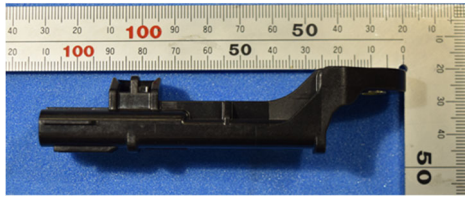

Right

Note :

The outer appearance may be changed.

TOYOTA MOTOR CORPORATION
Smart LF oscillator
FCC ID: NI4TMLF19D-2
IC Number: 2842A-TMLF19D2

External Photos: Rear antenna

Front

Rear

Top