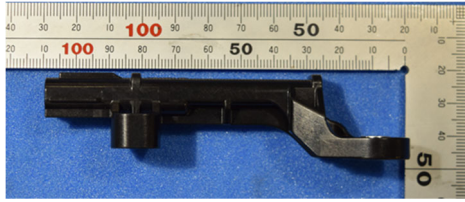

TOYOTA MOTOR CORPORATION
Smart LF oscillator
FCC ID: NI4TMLF19D-1
IC Number: 2842A-TMLF19D1

External Photos: Rear antenna

Front