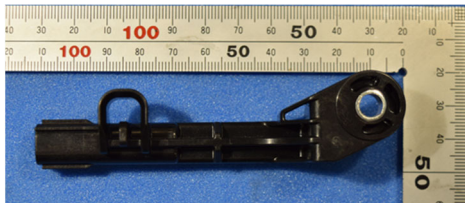

Right

Note :

The outer appearance may be changed.

TOYOTA MOTOR CORPORATION  
Smart LF oscillator  
FCC ID: NI4TMLF19D-1  
IC Number: 2842A-TMLF19D1

External Photos: Rear antenna

Front

Rear

Top

Bottom

Left

Right

Note :

The outer appearance may be changed.

TOYOTA MOTOR CORPORATION  
Smart LF oscillator  
FCC ID: NI4TMLF19D-1  
IC Number: 2842A-TMLF19D1

External Photos: Immobilizer antenna

Front