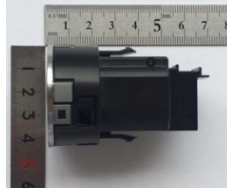

Right

Note :

The outer appearance may be changed.

TOYOTA MOTOR CORPORATION  
Smart LF oscillator  
FCC ID: NI4TMLF19D-1  
IC Number: 2842A-TMLF19D1

External Photos: Rear antenna

Front

Rear

Top

Bottom

Left

Right

Note :

The outer appearance may be changed.

TOYOTA MOTOR CORPORATION  
Smart LF oscillator  
FCC ID: NI4TMLF19D-1  
IC Number: 2842A-TMLF19D1

External Photos: Immobilizer antenna

Front

Rear

Top

Bottom

Left

Right

Note :

The outer appearance may be changed.

**TOYOTA MOTOR CORPORATION**  
**Smart LF oscillator**  
**FCC ID: NI4TMLF19D-1**  
**IC Number: 2842A-TMLF19D1**