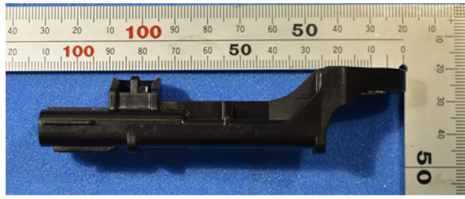

Right

Note :

The outer appearance may be changed.

TOYOTA MOTOR CORPORATION  
Smart LF oscillator  
FCC ID: NI4TMLF19D-1  
IC Number: 2842A-TMLF19D1

External Photos: Rear antenna

Front

Rear

Top

Bottom

Left

Right

Note :

The outer appearance may be changed.

TOYOTA MOTOR CORPORATION  
Smart LF oscillator  
FCC ID: NI4TMLF19D-1  
IC Number: 2842A-TMLF19D1

External Photos: Immobilizer antenna

Front