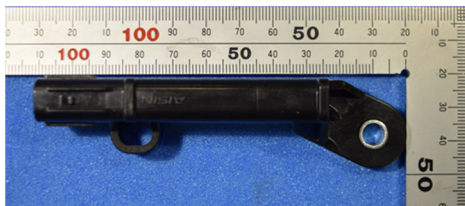

Right

Note :

The outer appearance may be changed.

TOYOTA MOTOR CORPORATION  
Smart LF oscillator  
FCC ID: NI4TMLF19D-1  
IC Number: 2842A-TMLF19D1

External Photos: Rear antenna

Front

Rear

Top