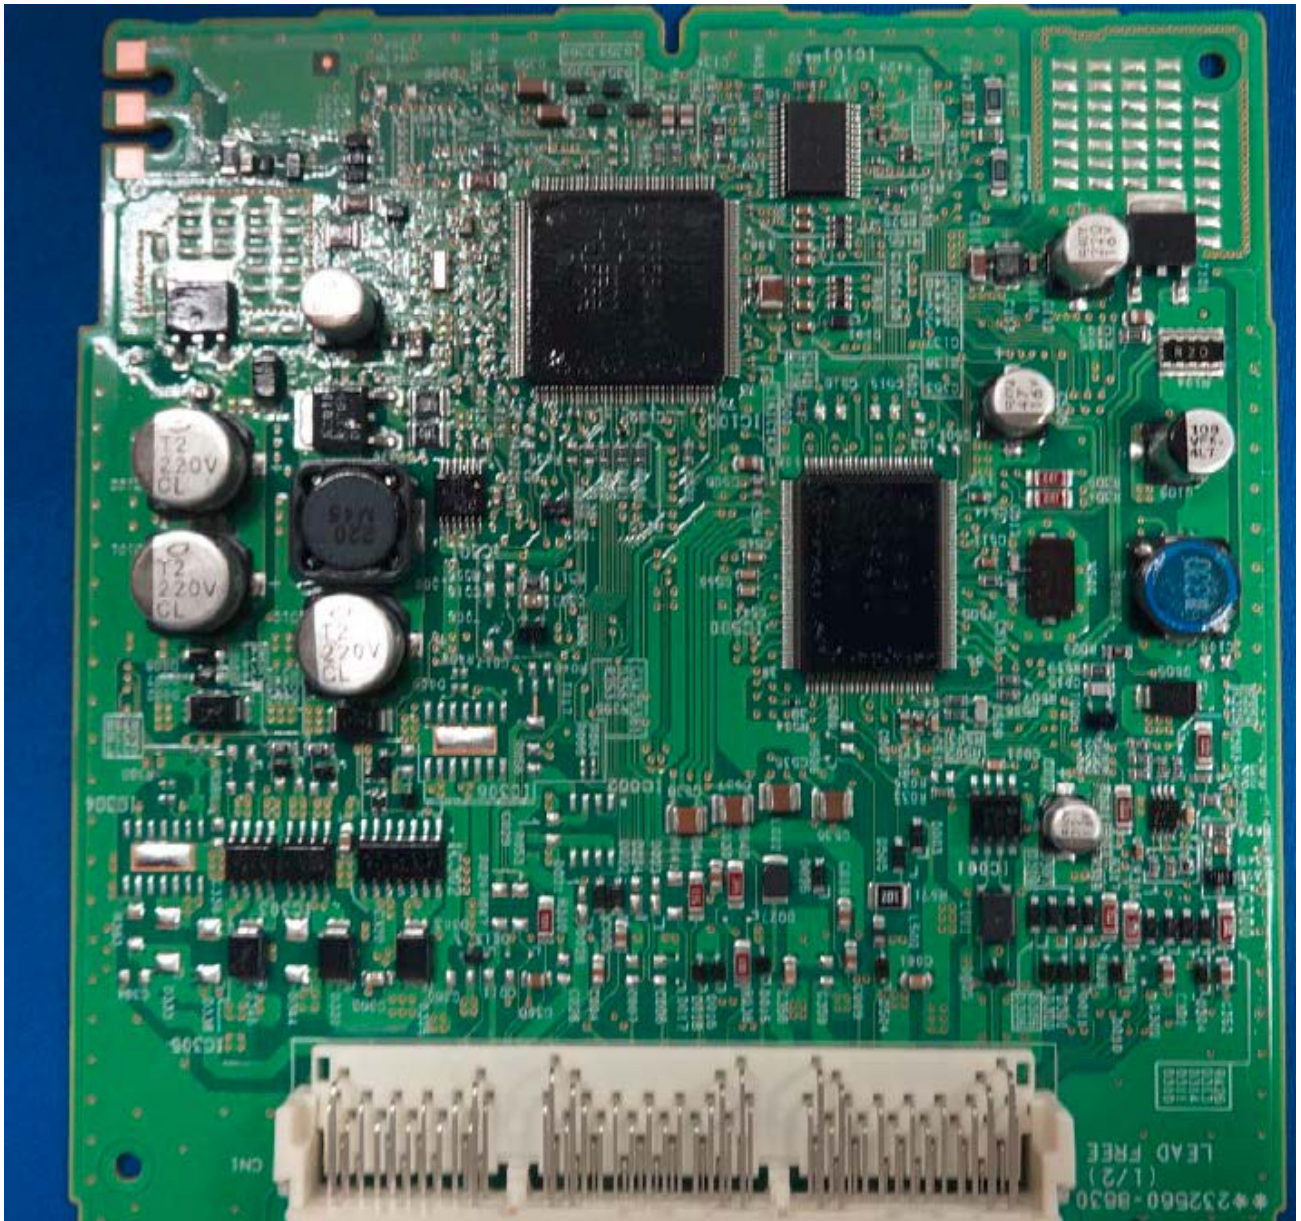

- Computer Assy, Smart Key (Representative)

FRONT

BACK

○ Door Antenna (Representative)

TMLF15-2 (2/2)

Printed Circuit Board
Front View

Rear View

Photo: Smart LF Oscillator

Room Antenna/ Luggage Antenna (Representative)

Front View

Rear View

Photo: Smart LF Oscillator

Left View

Right View