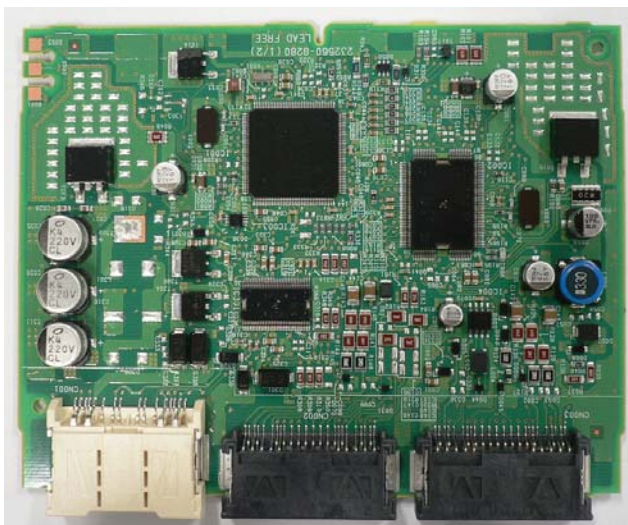

Photographs of Smart LF Oscillator Model TMLF12-6

○ Computer Assy, Smart Key (Representative)

Appearance

Front View

Rear View

Printed Circuit Board

Front View

Rear View

Left

Right

Bottom

Antenna Connection

○ Door Antenna (Representative)

Front View

Rear View

Printed Circuit Board

Front View

Rear View

○ Trunk Antenna (Representative)

Appearance

Front View

Rear View

○ Room Antenna/Luggage Antenna (Representative)

Appearance