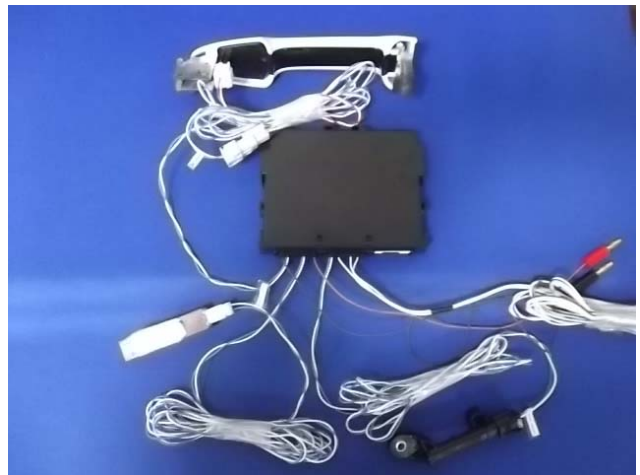

Photographs of Smart LF Oscillator Model TMLF12-6

○ Computer Assy, Smart Key (Representative)

Appearance

Front View

Rear View

Printed Circuit Board

Front View

Rear View

Left

Right

Bottom

Antenna Connection

○ Door Antenna (Representative)

Front View

Rear View

Printed Circuit Board

Front View

Rear View

○ Trunk Antenna (Representative)

Appearance

Front View

Rear View

○ Room Antenna/Luggage Antenna (Representative)

Appearance

Front View

Rear View