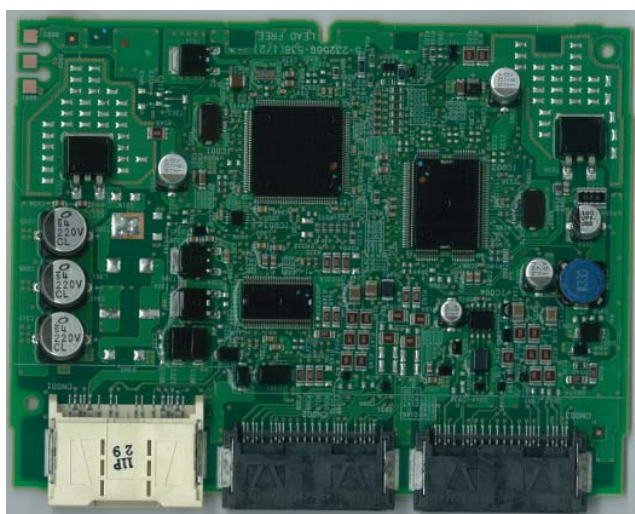

Photographs of Smart LF Oscillator Model TMLF12-3

- Computer Assy, Smart Key (Representative)

Printed Circuit Board

Front View

Rear View

○ Door Antenna (Representative)

TMLF12-3 (2/2)

Printed Circuit Board
Front View

Rear View