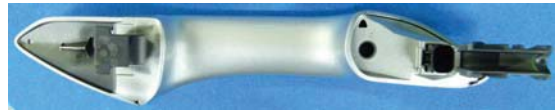

Photographs of Smart LF Oscillator Model TMLF12-3

○ Computer Assy, Smart Key (Representative)

Appearance

Front View

Rear View

○ Door Antenna (Representative)

TMLF12-3 (2/2)

Front View

Rear View

○ Trunk Antenna (Representative)

Appearance

Front View

Rear View

○ Room Antenna/Luggage Antenna (Representative)

Appearance

Front View