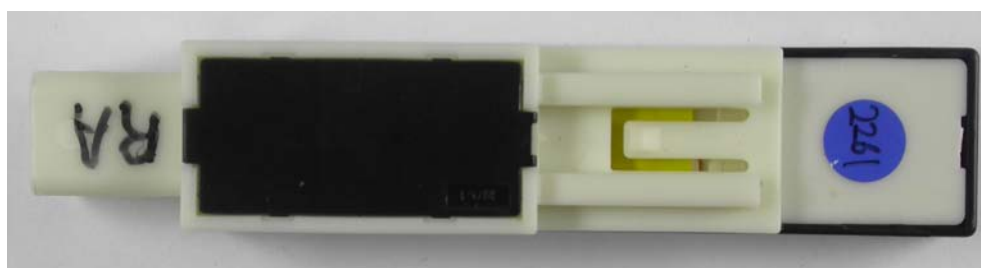

3 EQUIPMENT UNDER TEST

3.1 Photo documentation of the EuT

ECU

Door Antenna (DG)

Door Oscillator (DDR)

Door Antenna (DH_N)

FCC ID: NI4TMLF-5

Door Oscillator (DDR_A)

FCC ID: NI4TMLF-5

Room Antenna (RA)

FCC ID: NI4TMLF-5

Room Antenna (RB water-proof)

FCC ID: NI4TMLF-5

Trunk Antenna (TA)

Test box set-up