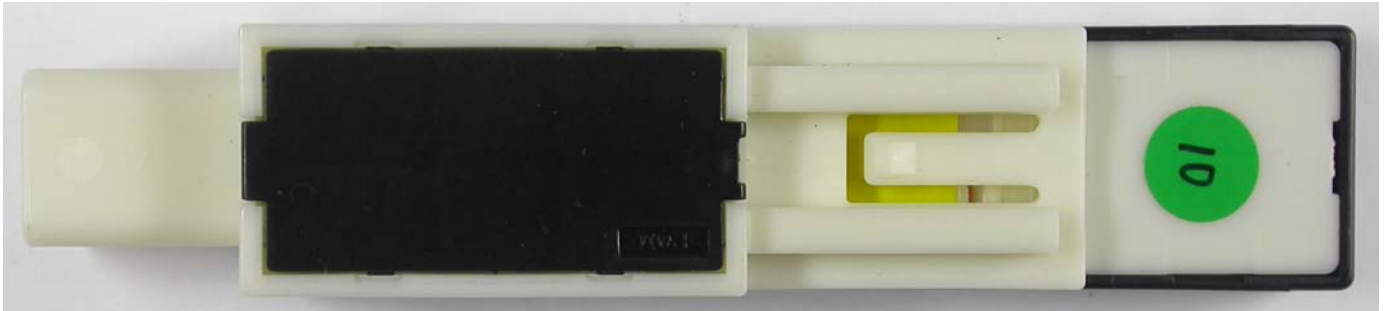

3 EQUIPMENT UNDER TEST

3.1 Photo documentation of the EuT

ECU

FCC ID: NI4TMLF-4

Door Antenna

FCC ID: NI4TMLF-4

Door Antenna

FCC ID: NI4TMLF-4

Door Oscillator

FCC ID: NI4TMLF-4

Room Antenna

Trunk Antenna

Test box