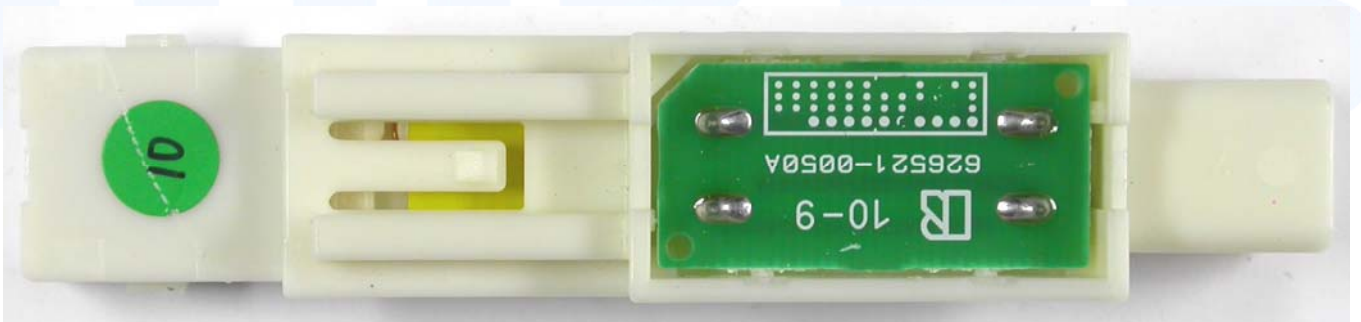

3 EQUIPMENT UNDER TEST

3.1 Photo documentation of the EuT

ECU

FCC ID: NI4TMLF-4

Door Antenna

FCC ID: NI4TMLF-4

Door Antenna

FCC ID: NI4TMLF-4

Door Oscillator

FCC ID: NI4TMLF-4

Room Antenna

Trunk Antenna

Test box