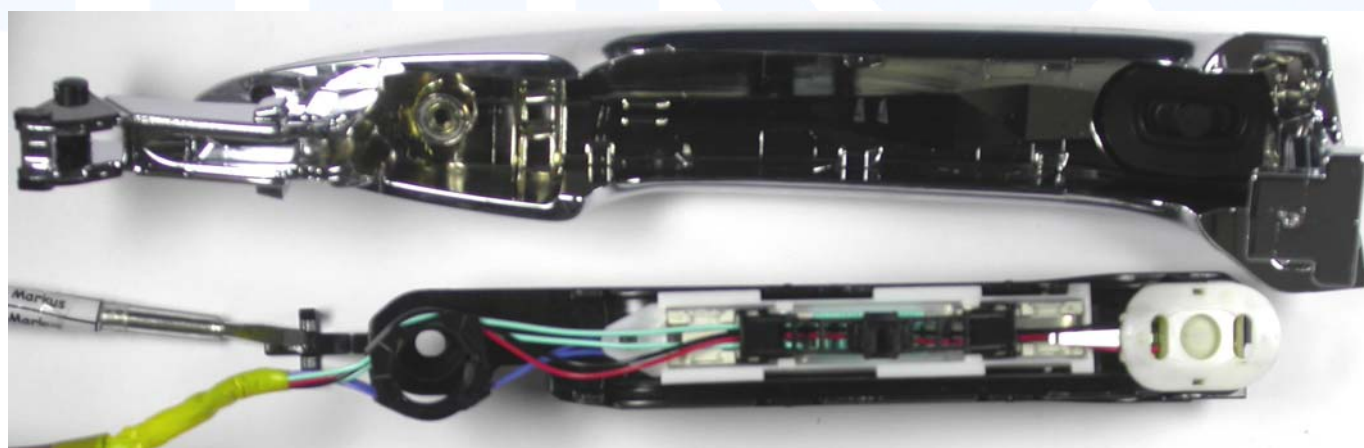

3 EQUIPMENT UNDER TEST

3.1 Photo documentation of the EuT

ECU

FCC ID: NI4TMLF-4

Door Antenna

FCC ID: NI4TMLF-4

Door Antenna

FCC ID: NI4TMLF-4

Door Oscillator

FCC ID: NI4TMLF-4

Room Antenna

Trunk Antenna

Test box