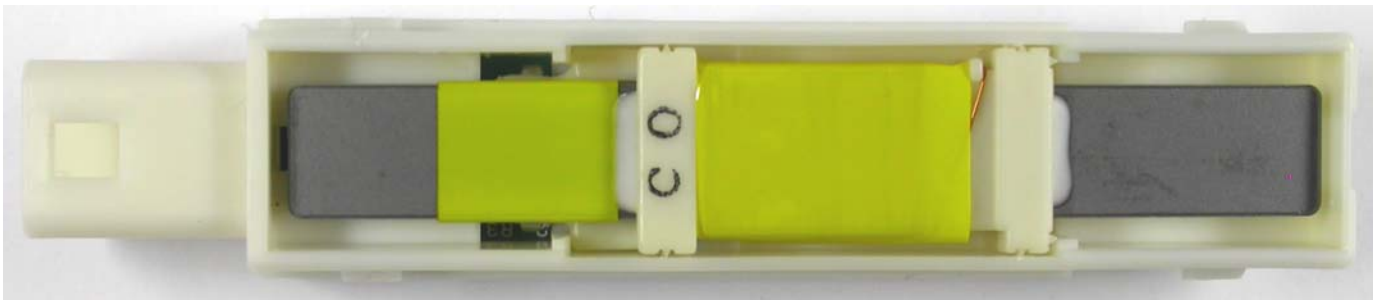

3 EQUIPMENT UNDER TEST

3.1 Photo documentation of the EuT

ECU

FCC ID: NI4TMLF-4

Door Antenna

FCC ID: NI4TMLF-4

Door Antenna

FCC ID: NI4TMLF-4

Door Oscillator

FCC ID: NI4TMLF-4

Room Antenna

Trunk Antenna

Test box