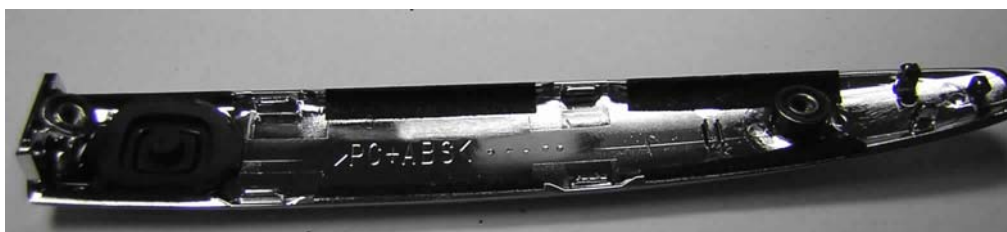

FCC ID: NI4TMLF-2

Attachment E: Photos of the EuT

Computer Assy of TMLF-2 (front view)

Computer Assy of TMLF-2 (rear view)

FCC ID: NI4TMLF-2

Attachment E: Photos of the EuT

Door Antenna / Door Oscillator

FCC ID: NI4TMLF-2

Attachment E: Photos of the EuT

Door Antenna / Door Oscillator

FCC ID: NI4TMLF-2

Attachment E: Photos of the EuT

Trunk Antenna

FCC ID: NI4TMLF-2

Attachment E: Photos of the EuT

Room Antenna / Luggage Antenna