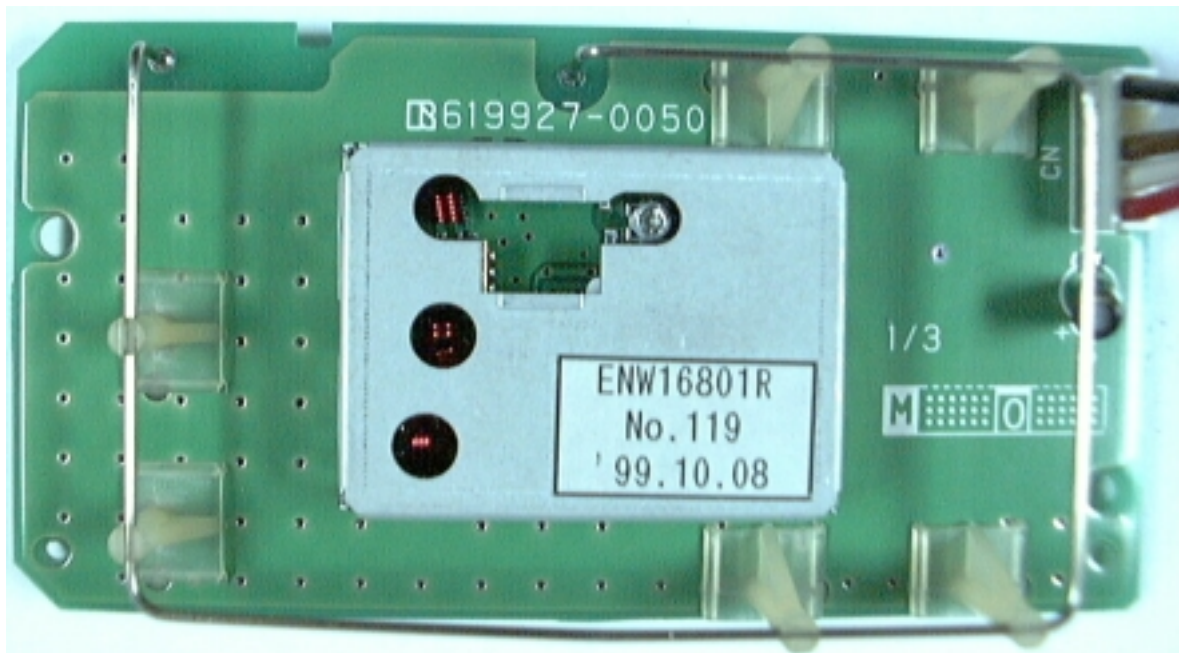

FCC ID: NI4B11UE

Attachment E1

File-No. T 18173-11 KG

RF Receiver B11UE

FCC ID: NI4B11UE

Attachment E2

File-No. T 18173-11 KG

RF Receiver B11UE