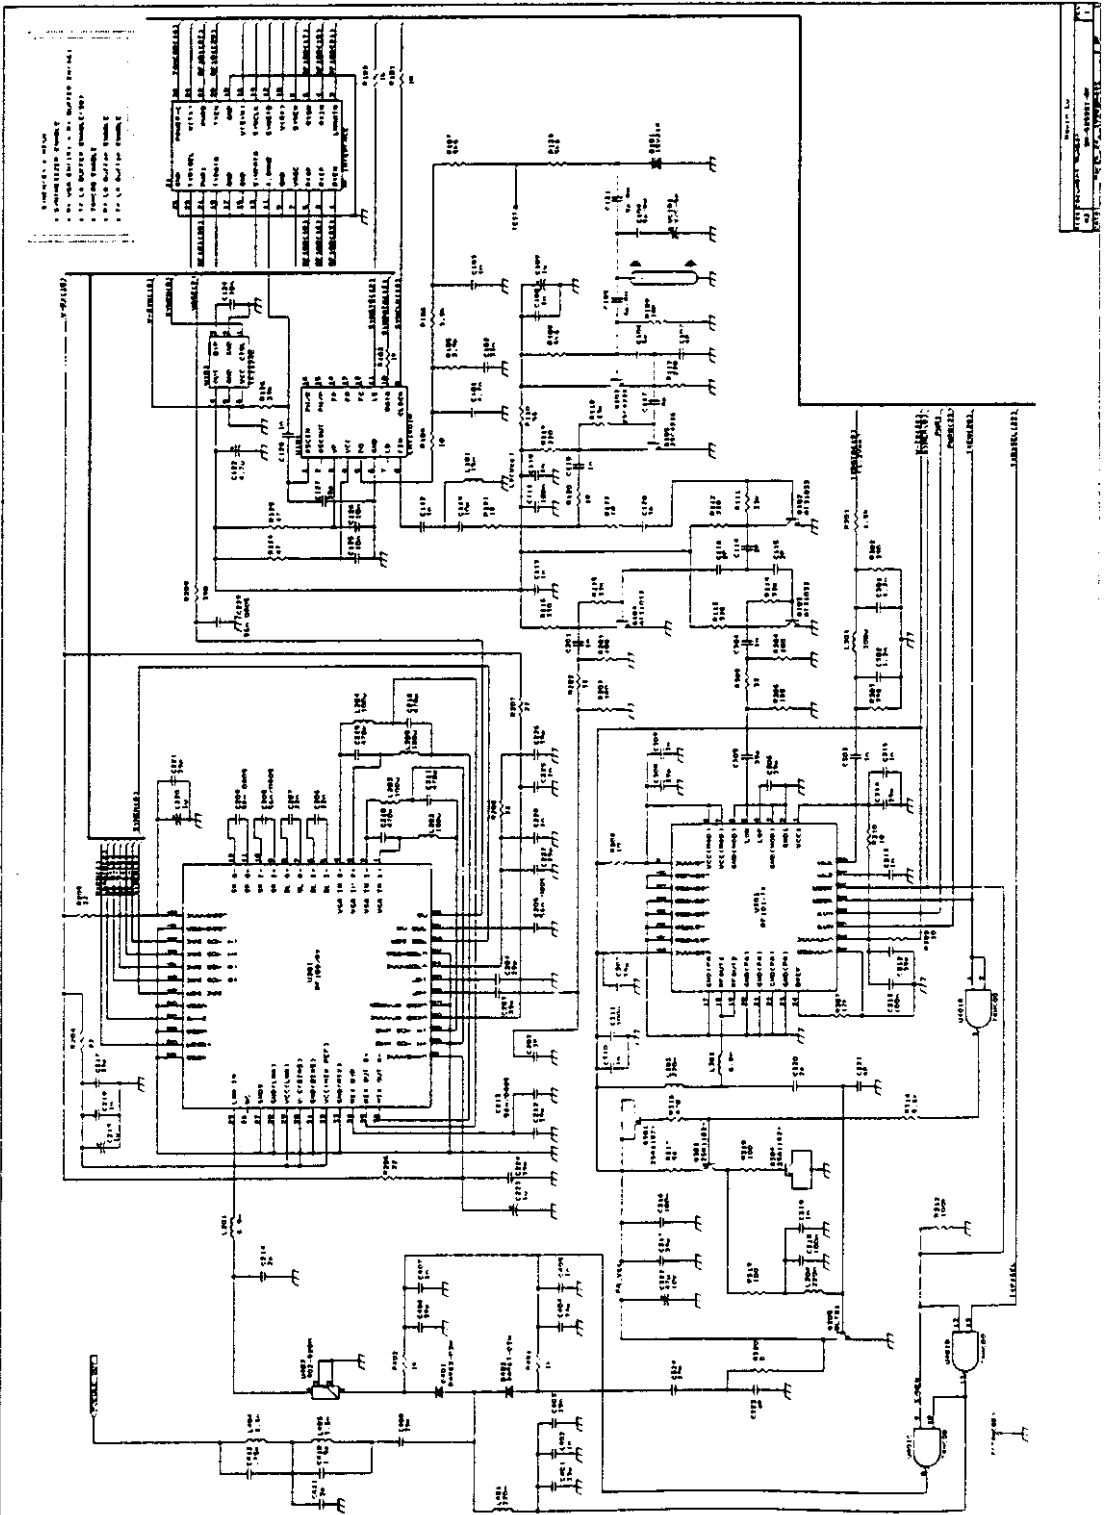

EXHIBIT D

Circuit Diagram

ROSS90M ASIC (144)

Hevin Lu	
Size Document Number	SN-525SST-H1
A4	1 of 1
Date:	March 24, 1998
REV	1