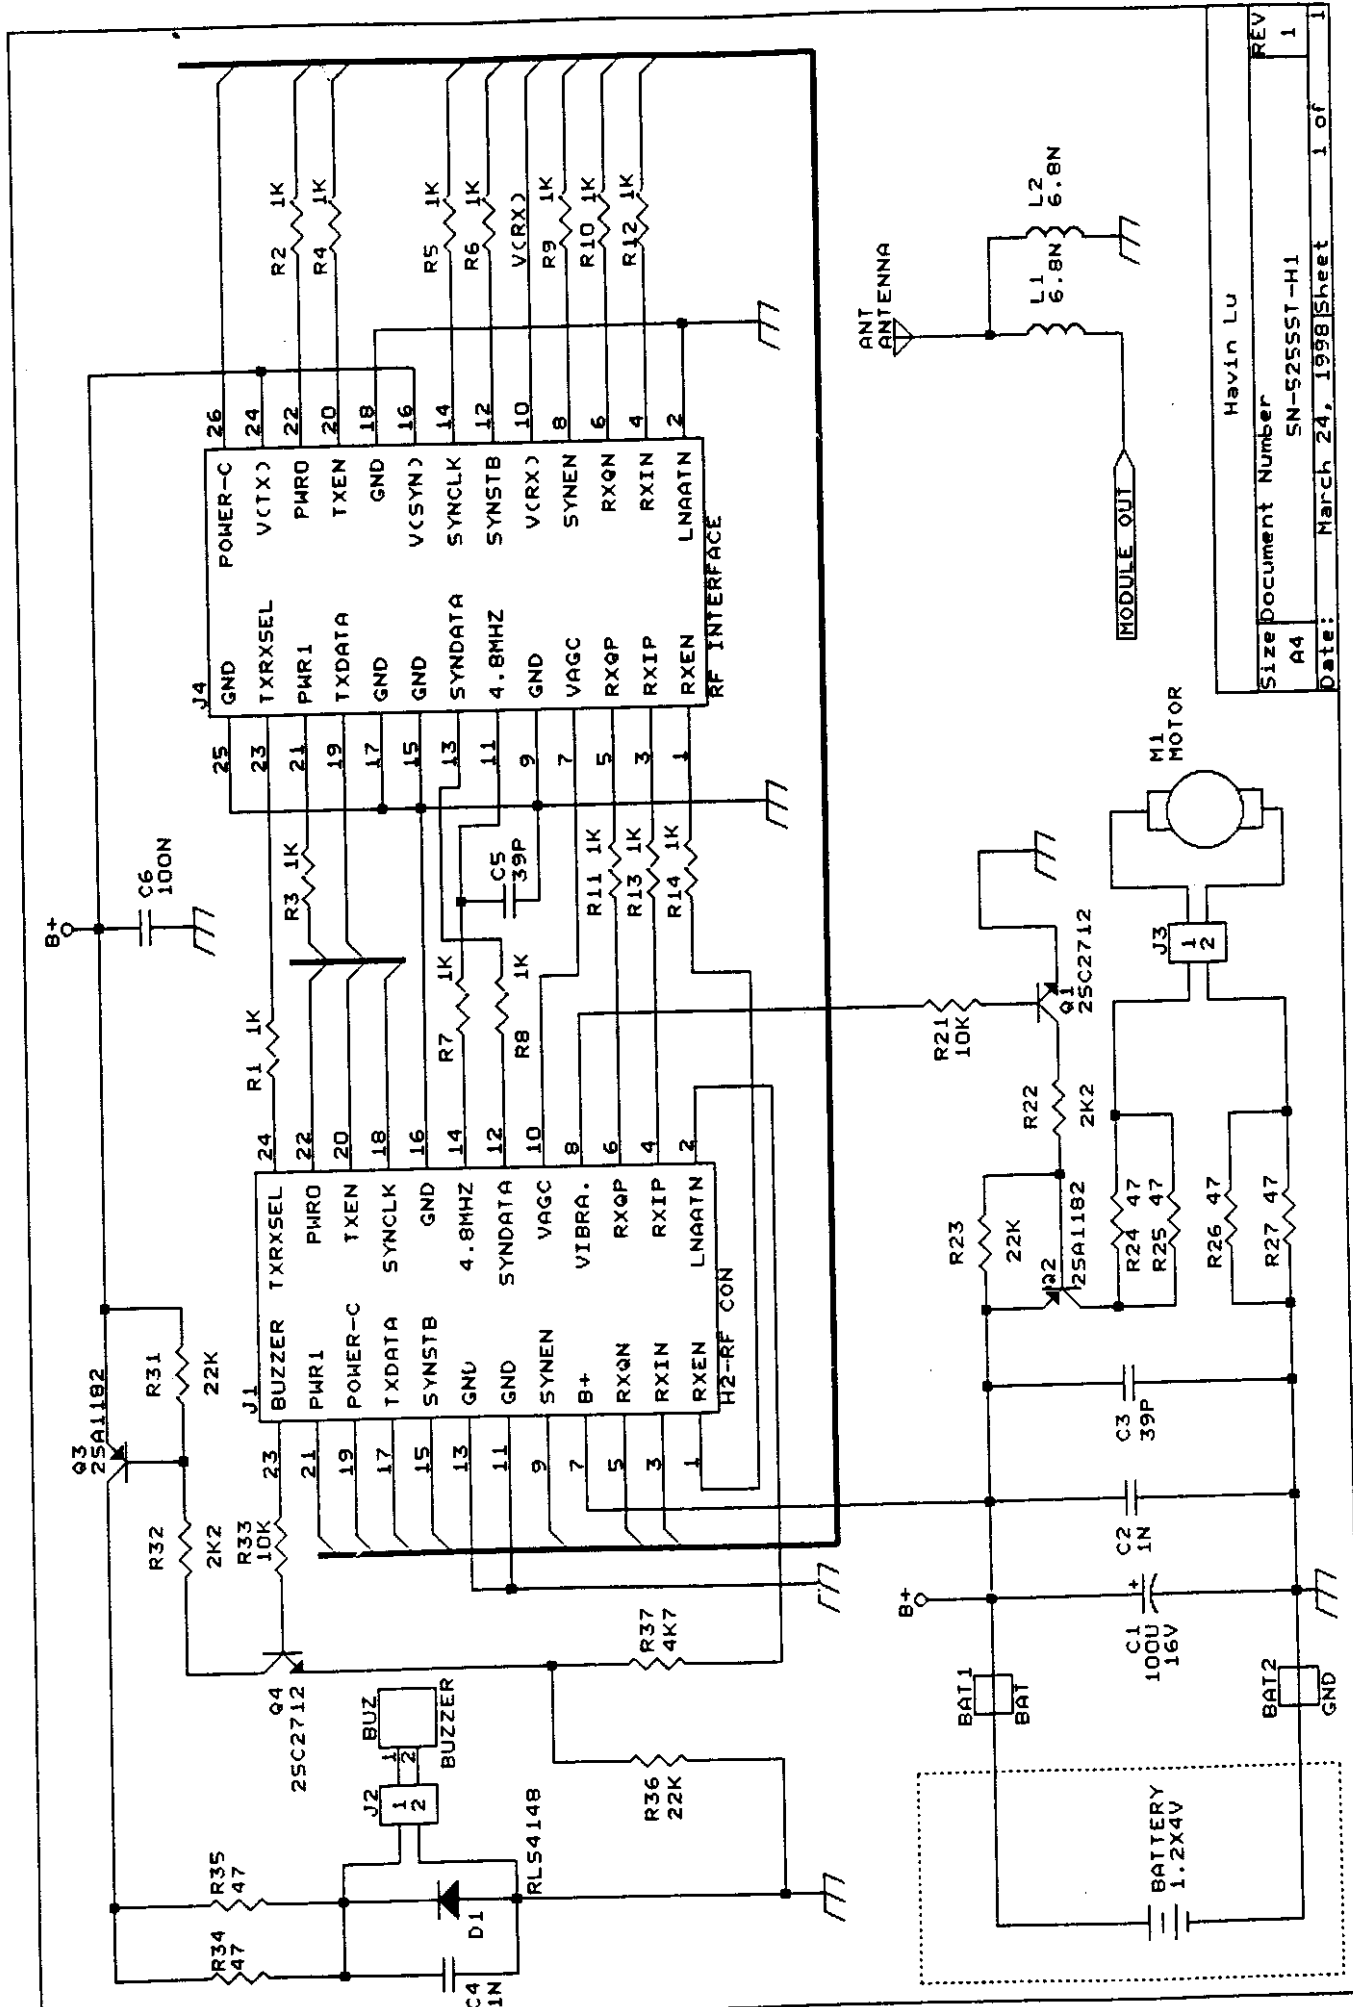

EXHIBIT D

Circuit Diagram

ROSS90M ASIC (144)

Hevin Lu	
Size Document Number	SN-525SST-H1
A4	1 of 1
Date:	March 24, 1998
REV	1