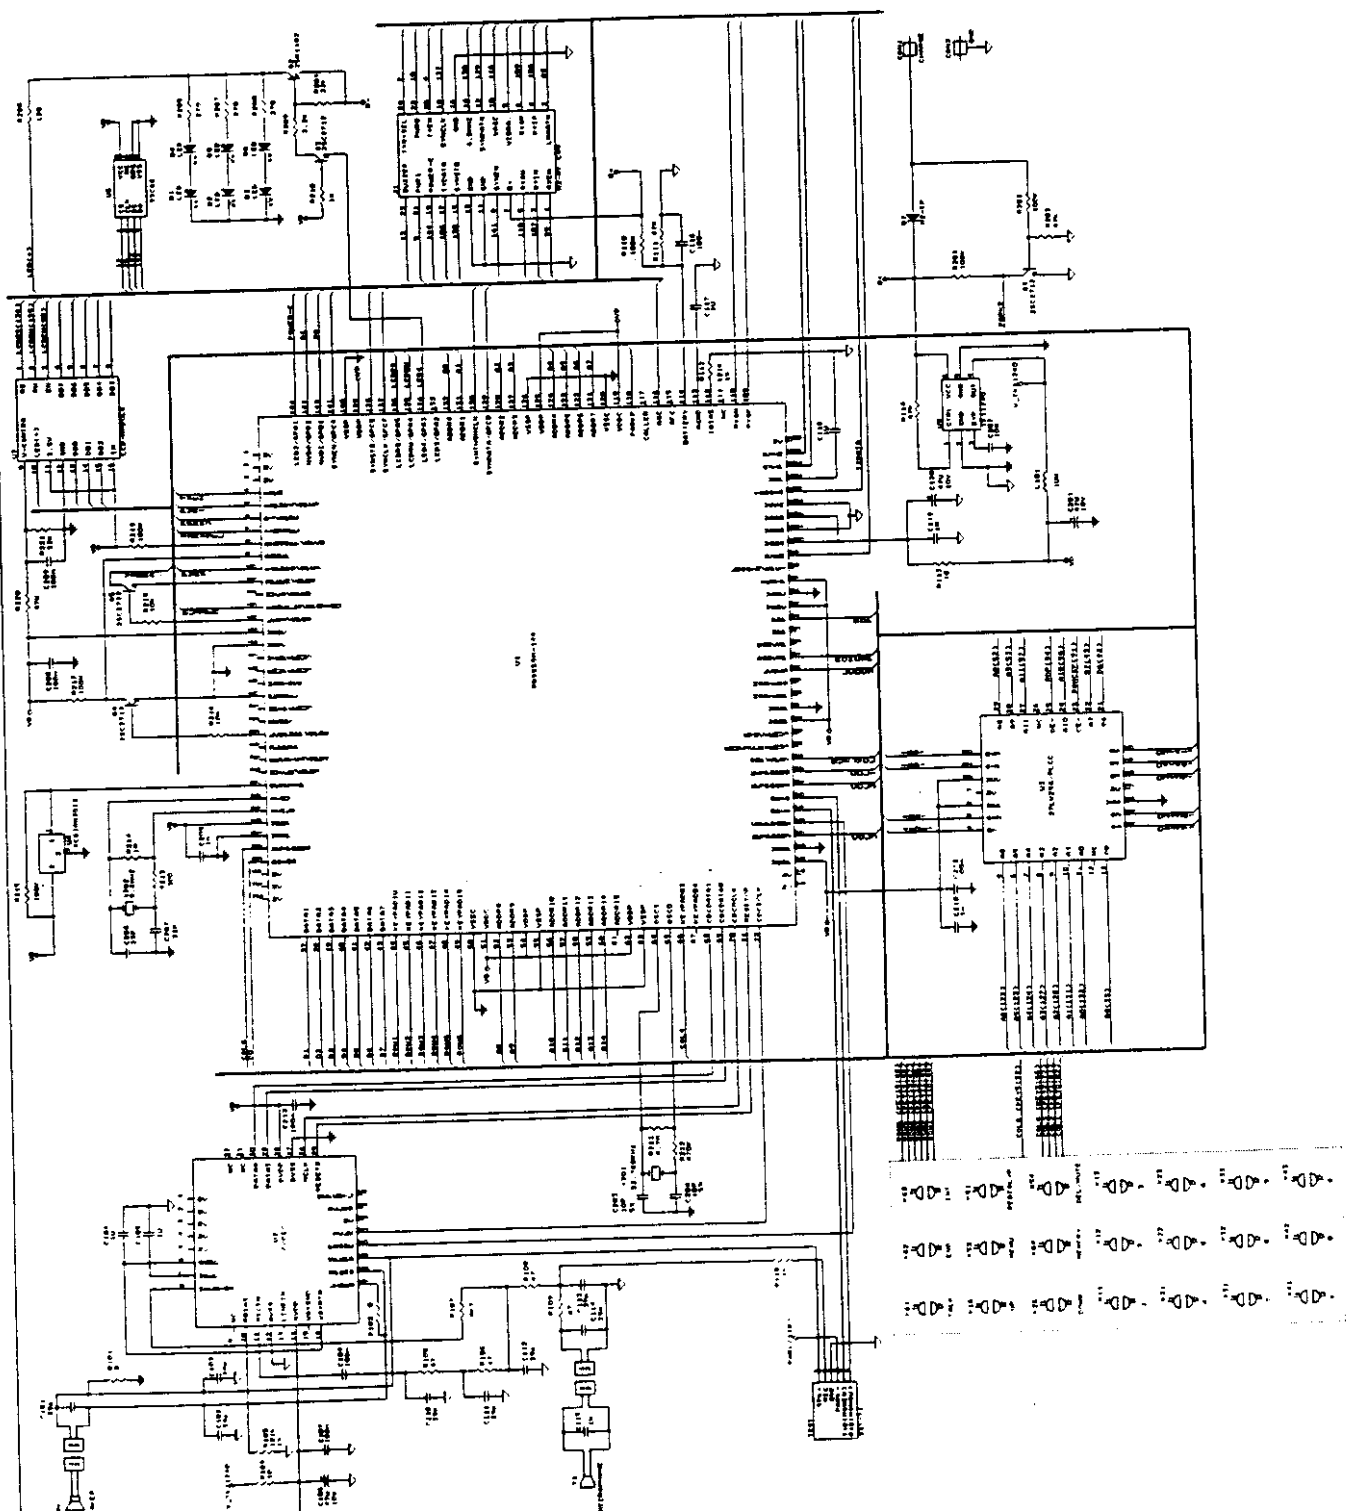

EXHIBIT D

Circuit Diagram

ROSS90M ASIC (144)

Hevin Lu	
Size Document Number	SN-525SST-H1
A4	1 of 1
Date:	March 24, 1998
REV	1