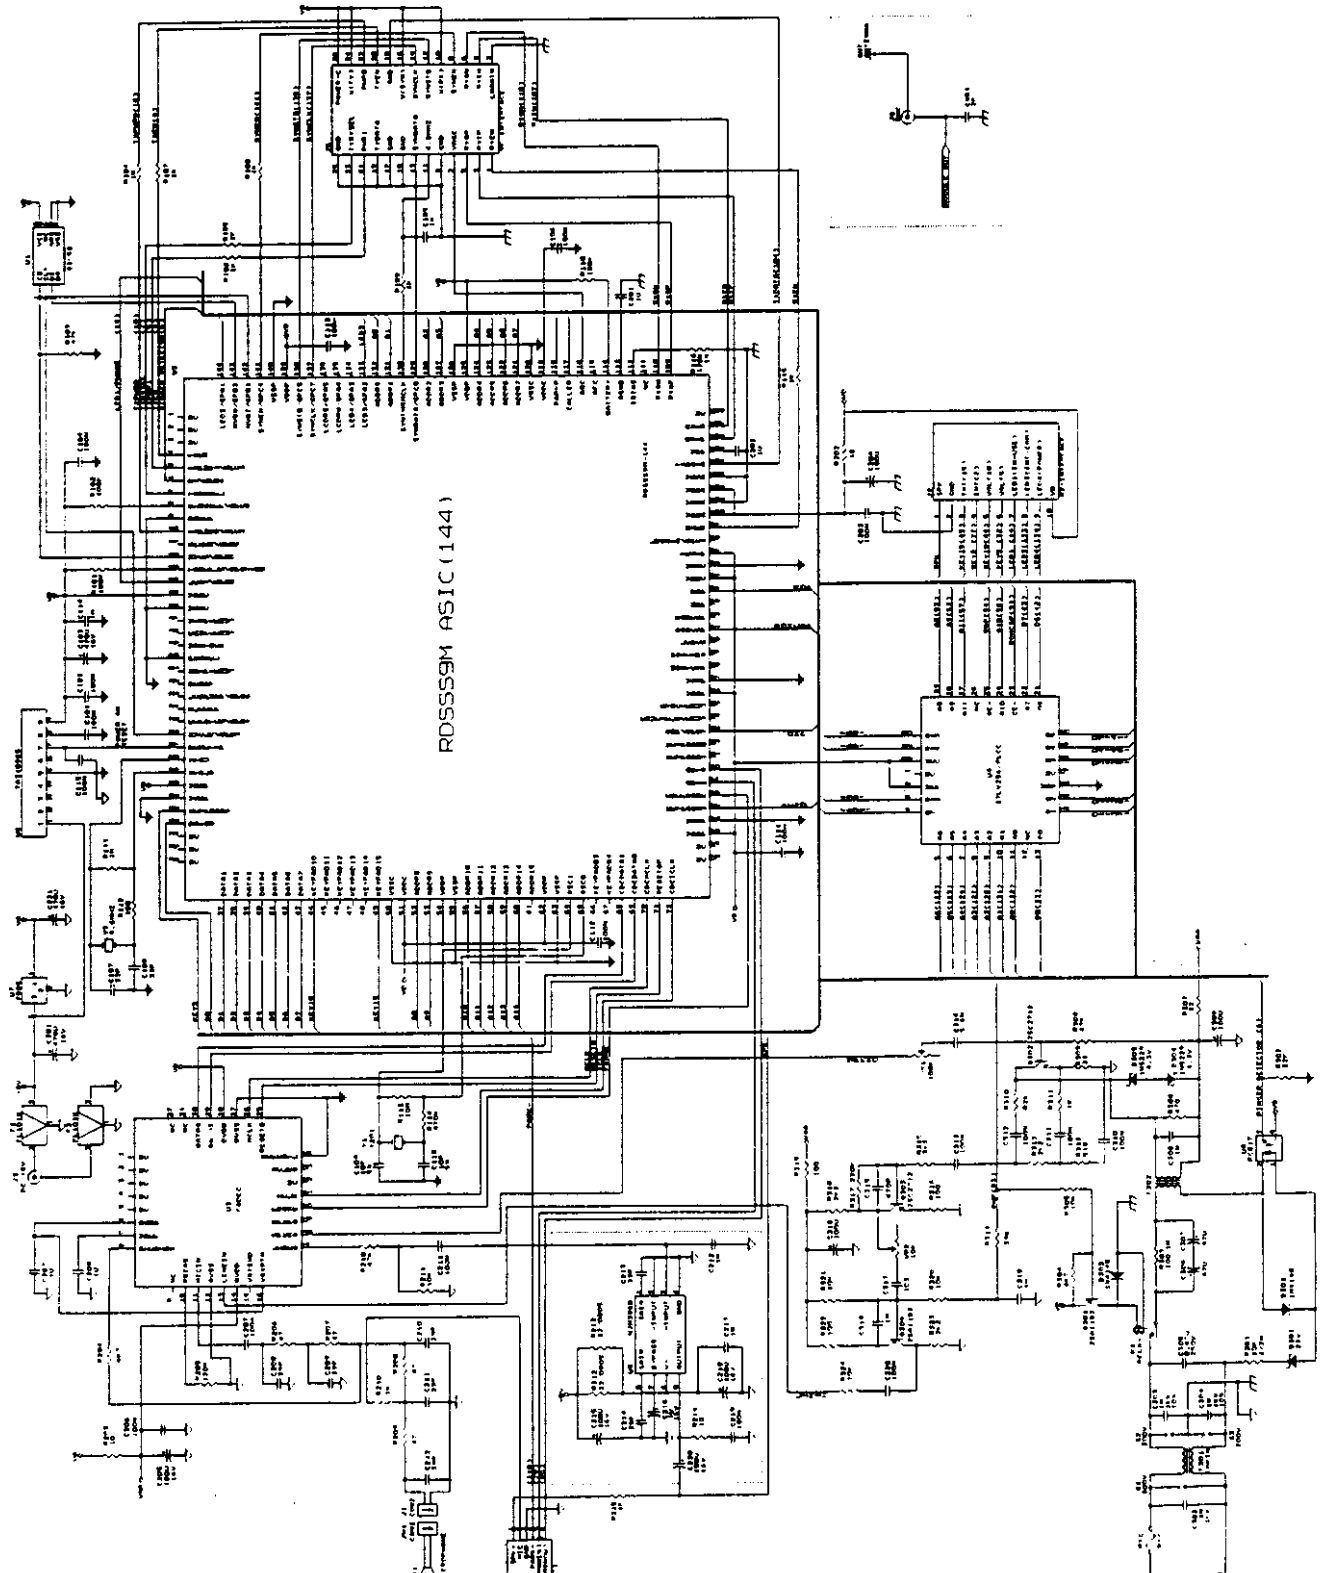

EXHIBIT D

Circuit Diagram

ROSS90M ASIC (144)

Hevin Lu	
Size Document Number	SN-525SST-H1
A4	1 of 1
Date:	March 24, 1998
REV	1