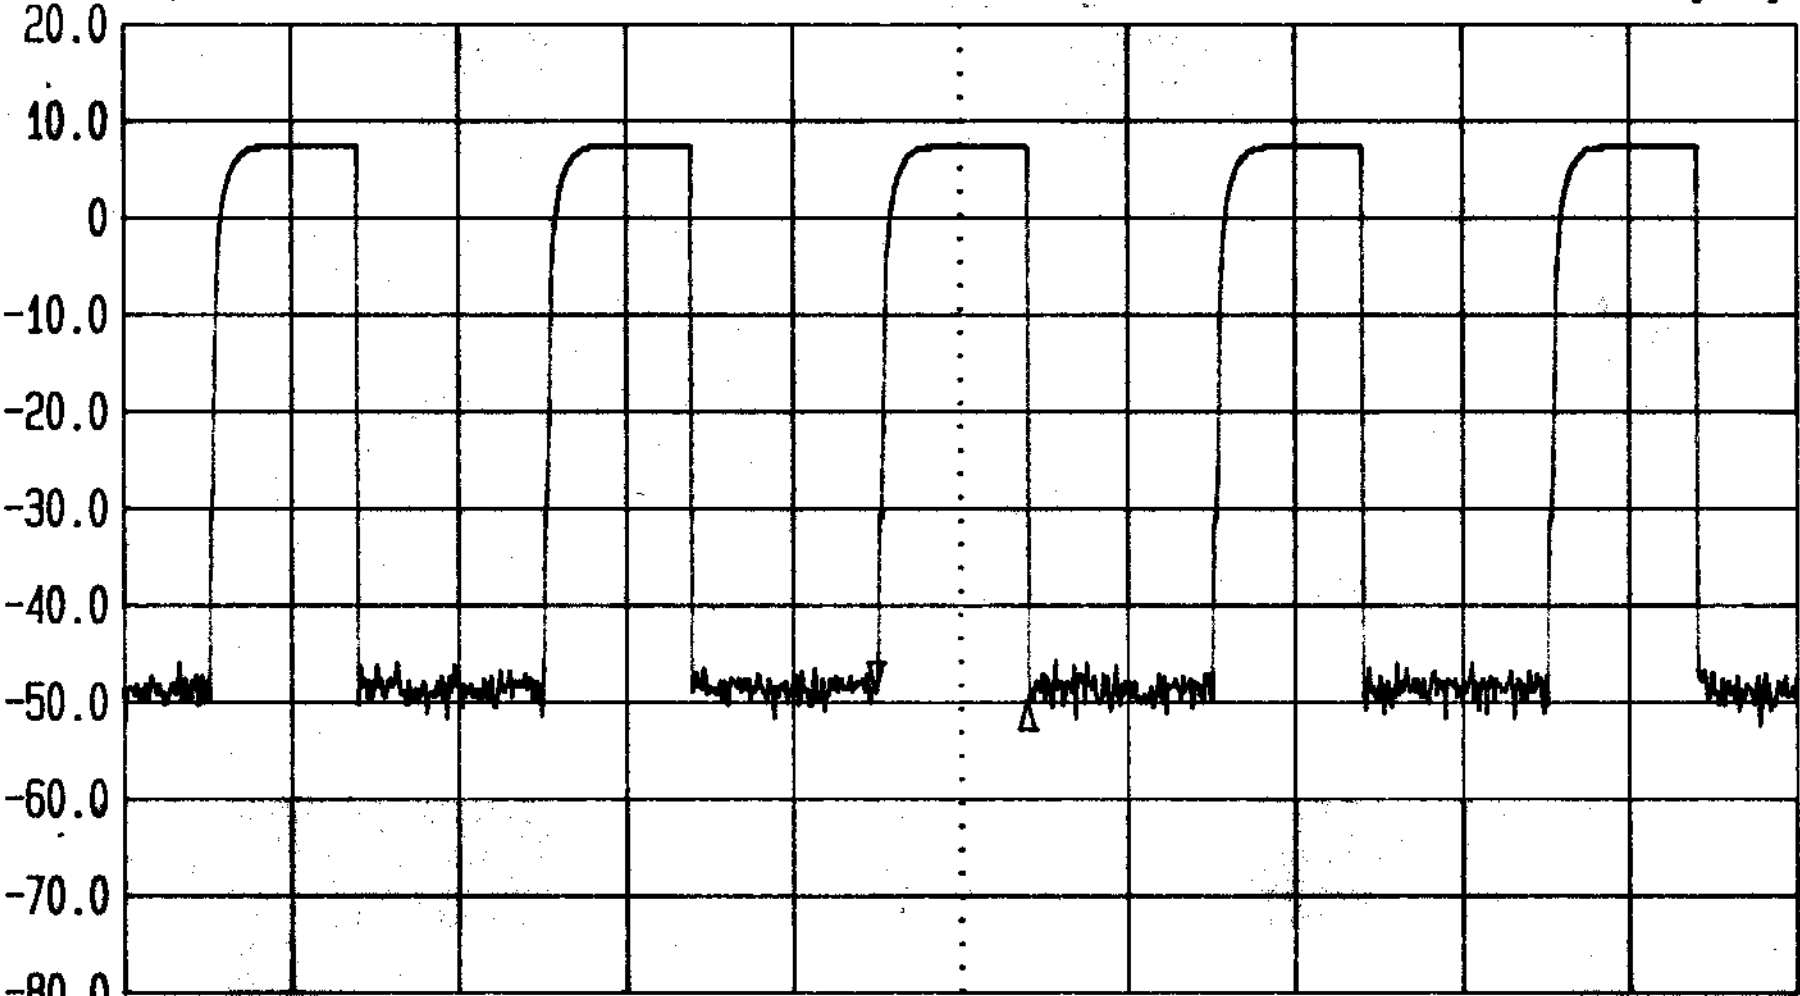

Ref.Lvl  
20.00 dBm

Res.Bw	1.0 MHz [3dB]	Vid.Bw	3 MHz
TG.Lvl	off		
CF.Stp	100.000 kHz	RF.Att	30 dB
		Unit	[dBm]

Span  
0 Hz

Center  
914.849998 MHz

Sweep  
100 ms

Ref.Lvl  
20.00 dBm

Delta

-0.74 dB  
1.822 ms

Res.Bw  
TG.Lvl  
CF.Stp

1.0 MHz [3dB]  
off  
100.000 kHz

Vid.Bw  
RF.Att  
Unit

3 MHz  
30 dB  
[dBm]

Span  
0 Hz

Center  
914.849998 MHz

Sweep  
20 ms