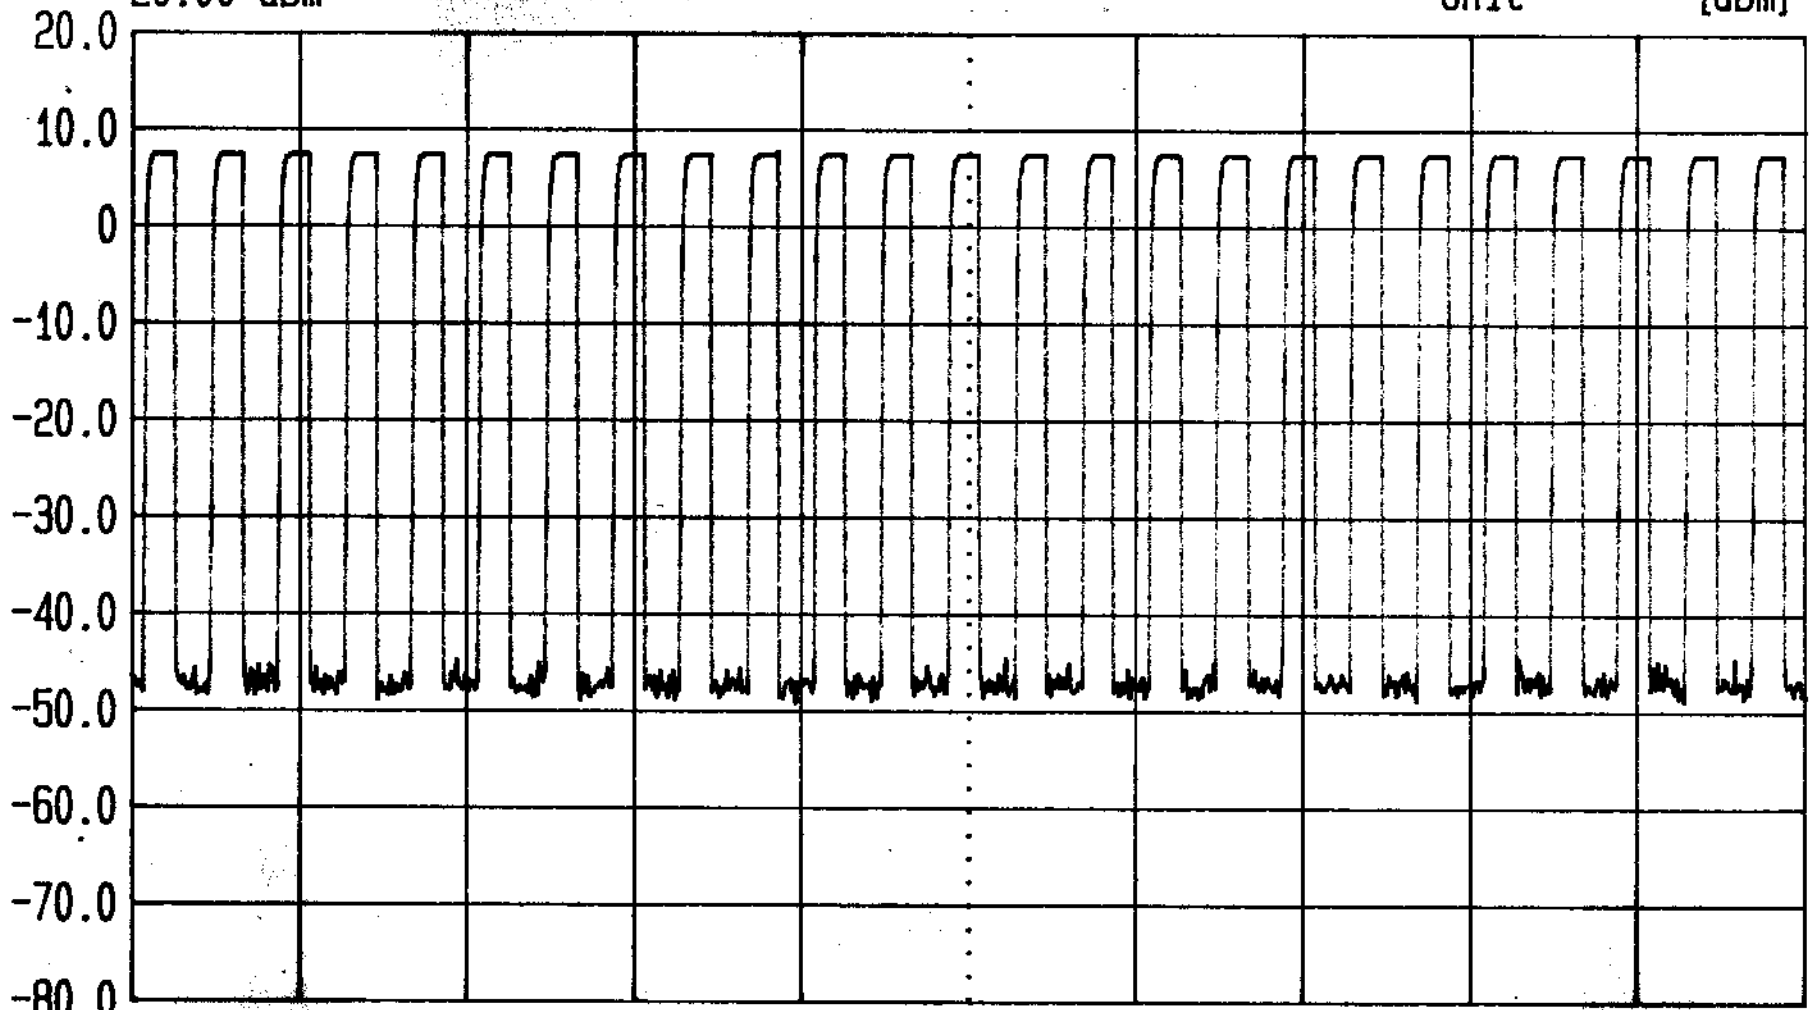

Ref.Lvl  
20.00 dBm

Res.Bw	1.0 MHz [3dB]	Vid.Bw	3 MHz
TG.Lvl	off		
CF.Stp	100.000 kHz	RF.Att	30 dB
		Unit	[dBm]

Span  
0 Hz

Center  
914.849998 MHz

Sweep  
100 ms

Ref.Lvl  
20.00 dBm

Delta

-0.74 dB  
1.822 ms

Res.Bw  
TG.Lvl  
CF.Stp

1.0 MHz [3dB]  
off  
100.000 kHz

Vid.Bw  
RF.Att  
Unit

3 MHz  
30 dB  
[dBm]

Span  
0 Hz

Center  
914.849998 MHz

Sweep  
20 ms