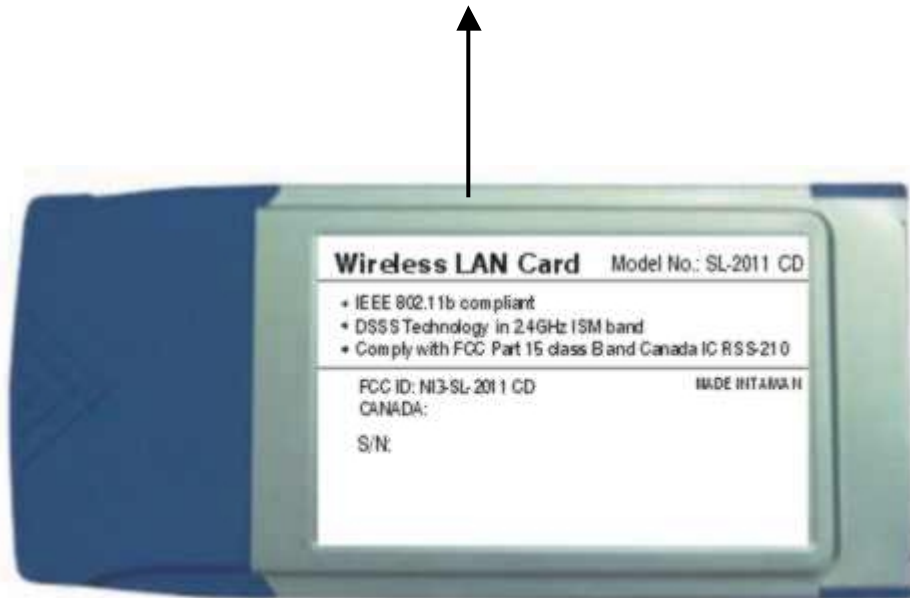

Size: 64.7 mm X 40.7 mm

Wireless LAN Card Model No.:SL2011CD	
<ul style="list-style-type: none">• IEEE 802.11b compliant• DSSS Technology in 2.4GHz ISM band• Comply with FCC Part 15 class B and Canada IC RSS-210	Made In Taiwan
FCC ID: NI3-SL-2011CD	S/N:
CANADA:	
 SL2011CD	
Tested To Comply With FCC Standards FOR HOME OR OFFICE USE	

This statement will be placed into the User Manual.

THIS DEVICE COMPLIES WITH PART 15 OF THE FCC RULES. OPERATION IS SUBJECT TO THE FOLLOWING TWO CONDITIONS: (1) THIS DEVICE MAY NOT CAUSE HARMFUL INTERFERENCE AND (2) THIS DEVICE MUST ACCEPT ANY INTERFERENCE RECEIVED, INCLUDING INTERFERENCE THAT MAY CUASE UNDESIREDD OPERATION.