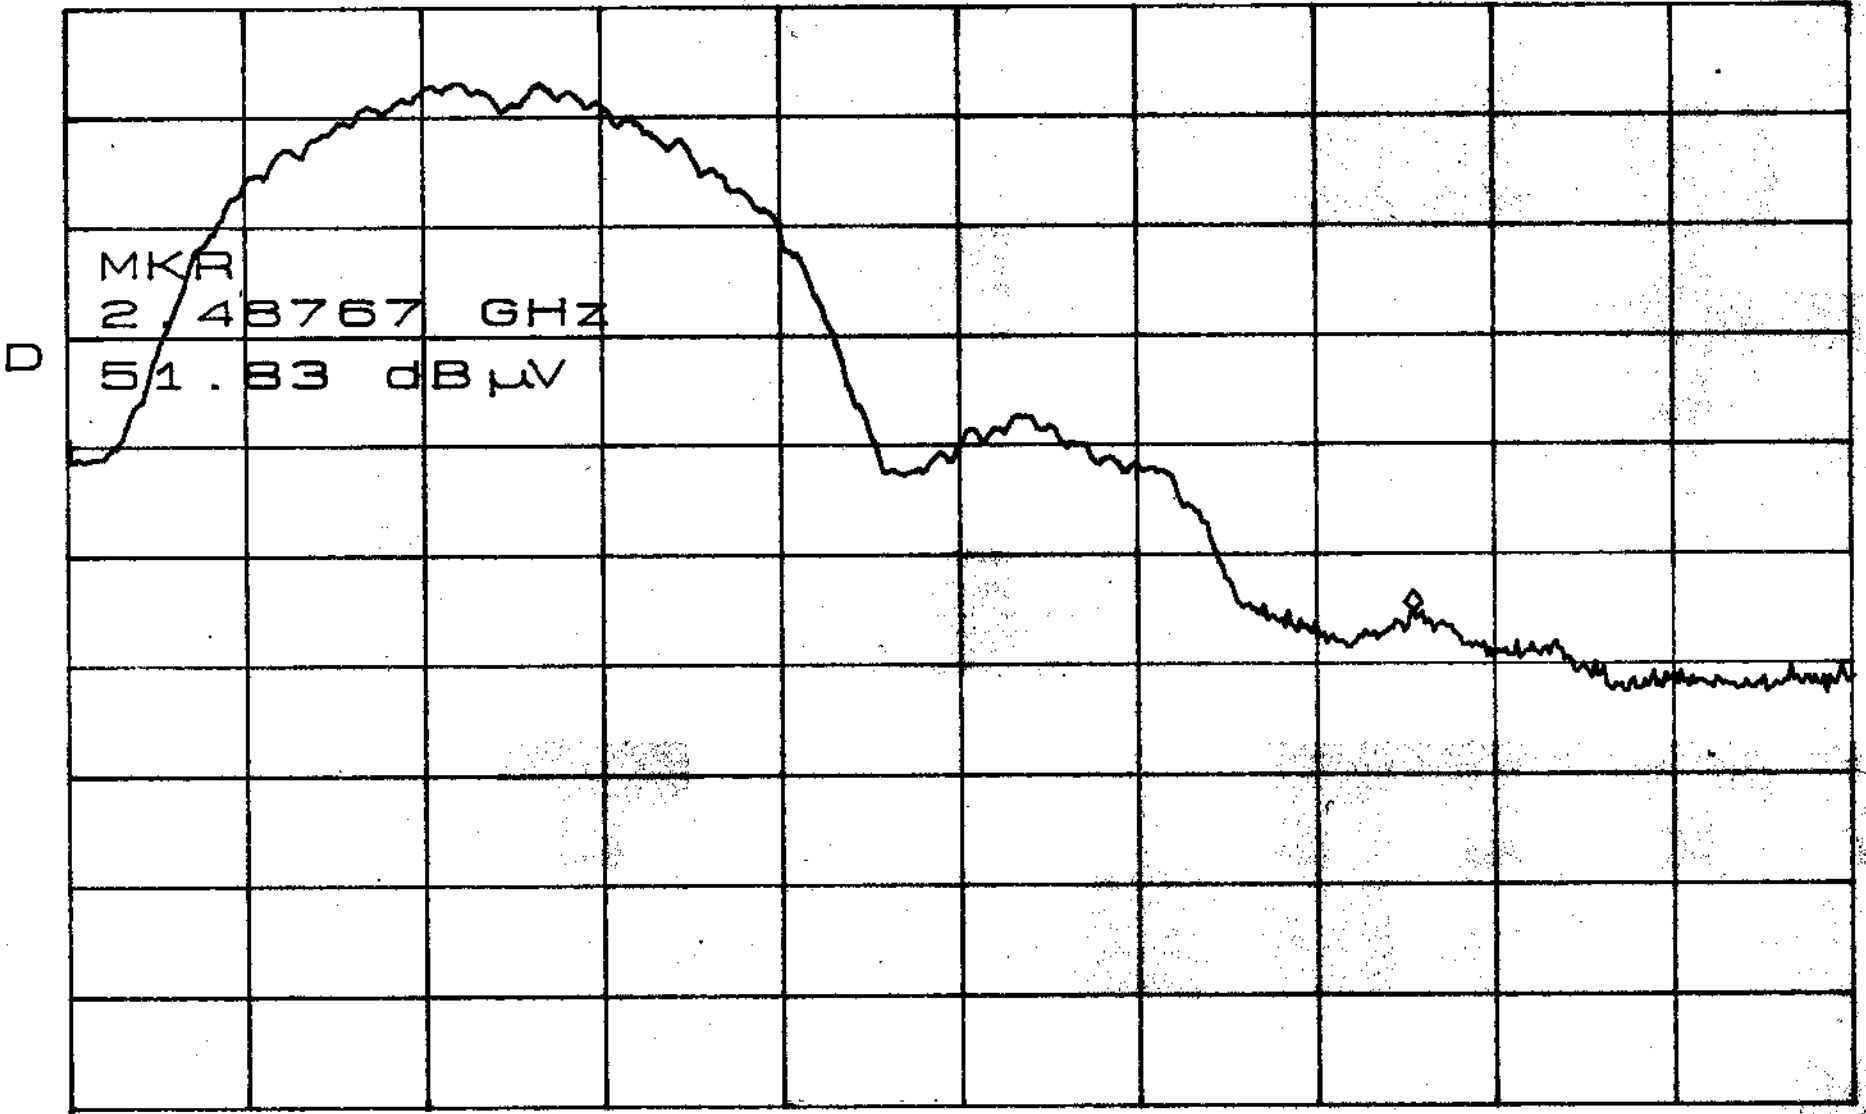

ATTEN 10dB

MKR 51.83dBμV

RL 107.0dBμV

10dB/

2.48767GHz

D

MKR
2.48767 GHz
51.83 dBμV

START 2.45000GHz

STOP 2.50000GHz

*RBW 1.0MHz

VBW 1.0MHz

SWP 50.0ms