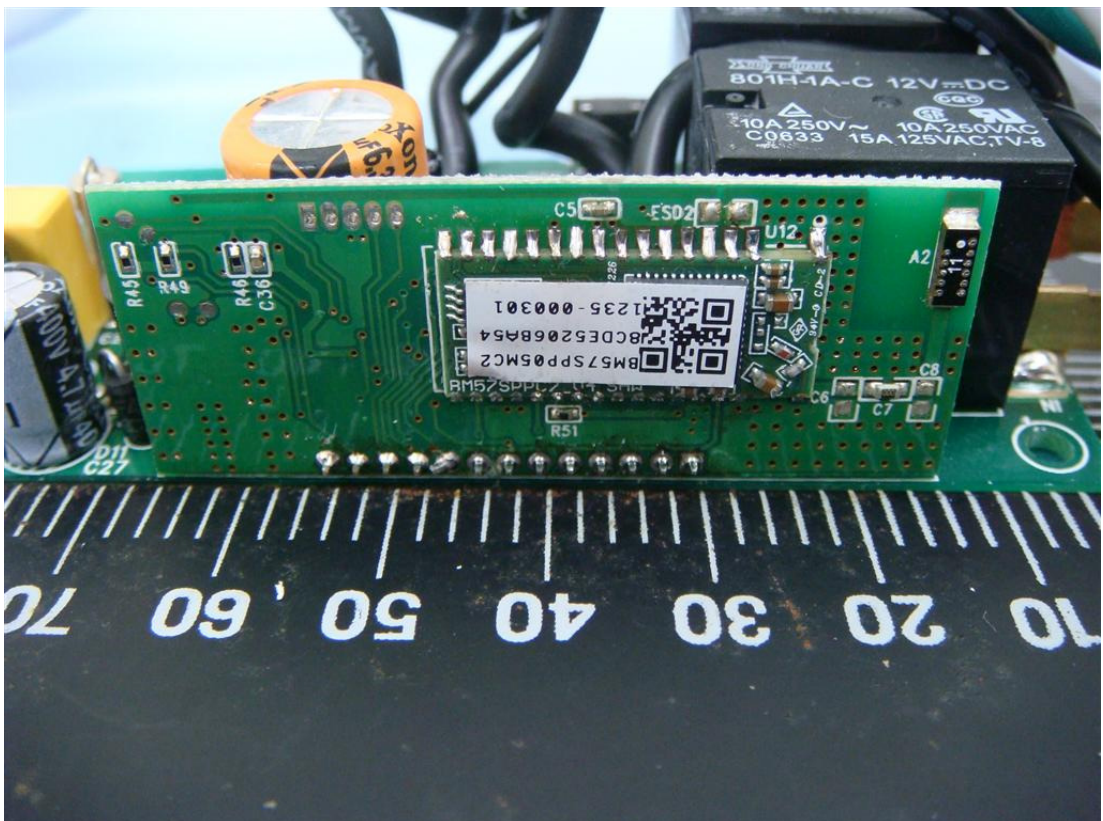

Product: Wireless power strip

Type Identification: NHS-R9P627

Product: Wireless power strip

Type Identification: NHS-R9P627

Product: Wireless power strip

Type Identification: NHS-R9P627

Product: Wireless power strip

Type Identification: NHS-R9P627

Product: Wireless power strip

Type Identification: NHS-R9P627