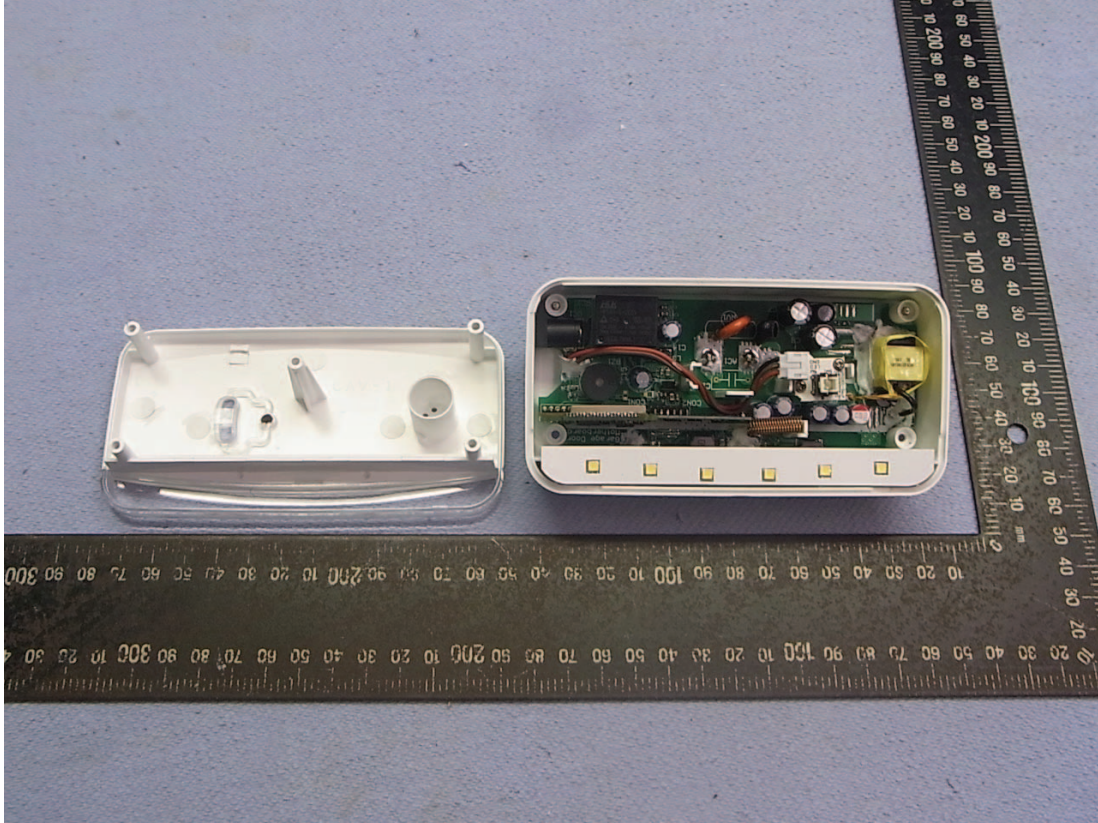

EUT Internal Photos

Figure 3  
Internal View (Removed Cover)

Figure 4  
Internal View

Figure 5

Internal View (Control Board, Front View)

Figure 6

Internal View (Control Board, Back View)

Figure 7  
Internal View (Control Board, Front View)

Figure 8  
Internal View (Control Board, Back View)

Figure 9  
Internal View (Main Board, Front View)

Figure 10  
Internal View (Main Board, Back View)

Figure 11  
Internal View (WiFi-MCU Module, Front View and RF Board, Back View)

Figure 12  
Internal View (WiFi-MCU Module, Back View and RF Board, Front View)