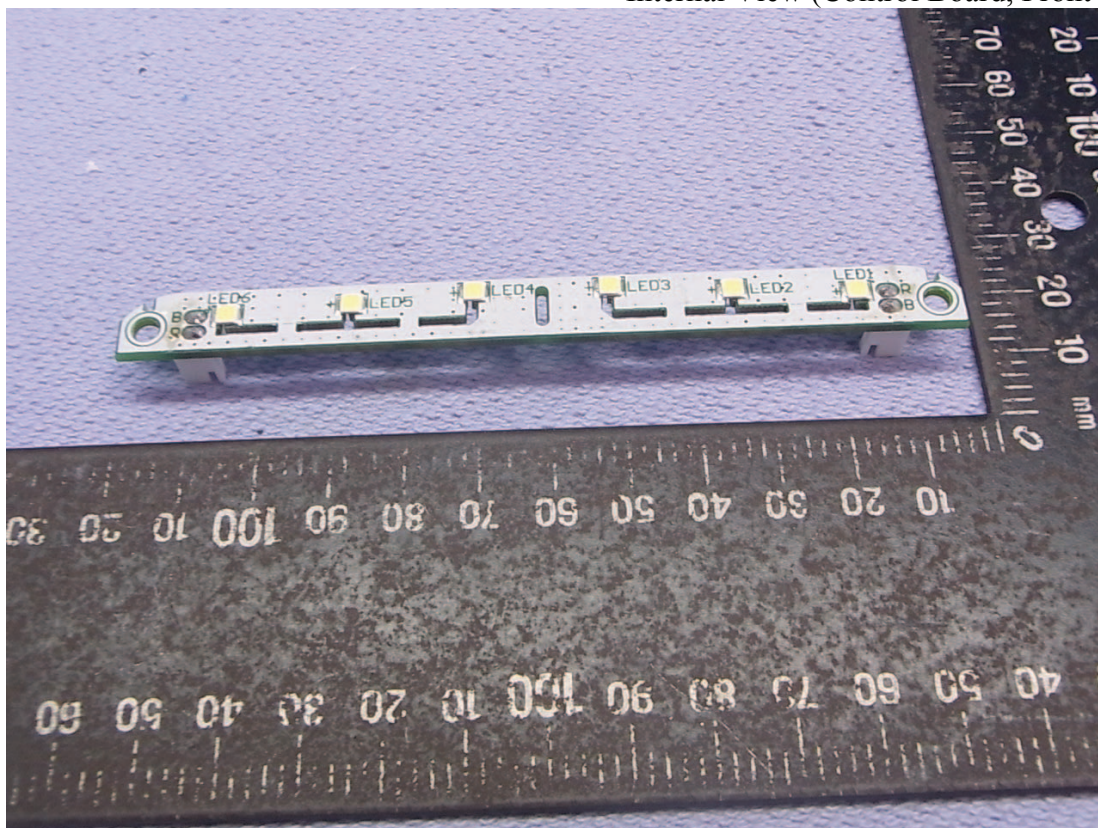

EUT Internal Photos

Figure 3  
Internal View (Removed Cover)

Figure 4  
Internal View

Figure 5

Internal View (Control Board, Front View)

Figure 6

Internal View (Control Board, Back View)

Figure 7  
Internal View (Control Board, Front View)

Figure 8  
Internal View (Control Board, Back View)

Figure 9  
Internal View (Main Board, Front View)

Figure 10  
Internal View (Main Board, Back View)

Figure 11  
Internal View (WiFi-MCU Module, Front View and RF Board, Back View)

Figure 12  
Internal View (WiFi-MCU Module, Back View and RF Board, Front View)