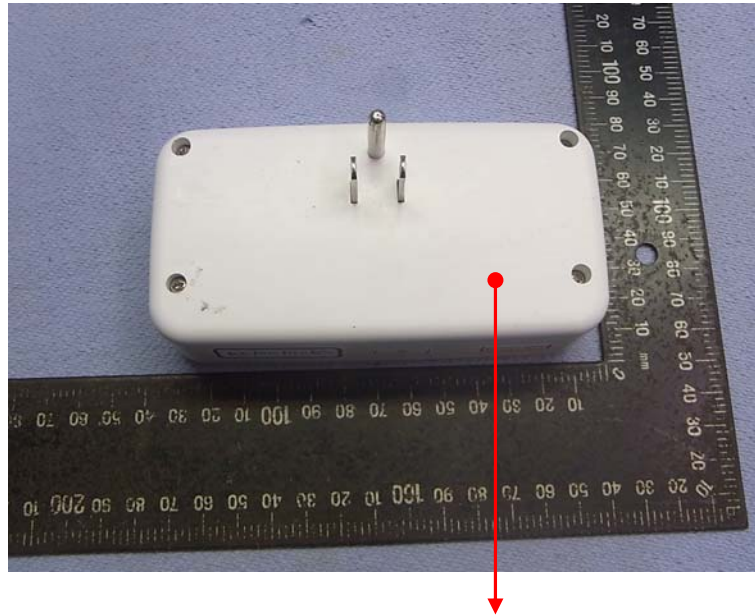

FCC ID Label Location

- Label Placement Location

FCC ID Label Placement Location

- FCC ID Label Format

Model No: NS-CH1XG08
Wi-Fi Smart Garage Door Controller
Maximum : 120V 60Hz 6W
Standby : 120V 60Hz 0.8W
Contains FCC ID:NHS-WSDB750GN
Contains IC: 3653A-WSDB750GN
FCC ID:NHS-NS-CH1XG08
IC:3653A-CH1XG08