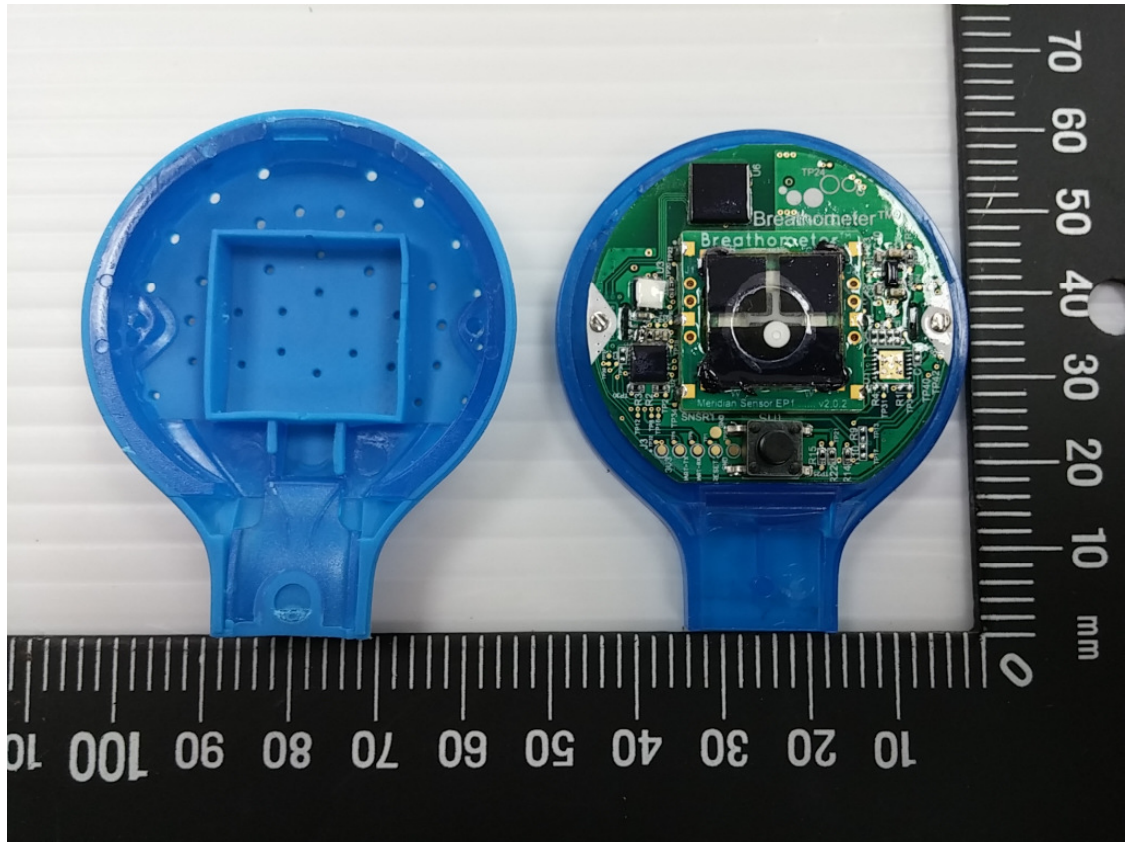

Product: Bluetooth Meridian

Type Identification: A02A

Product: Bluetooth Meridian

Type Identification: A02A