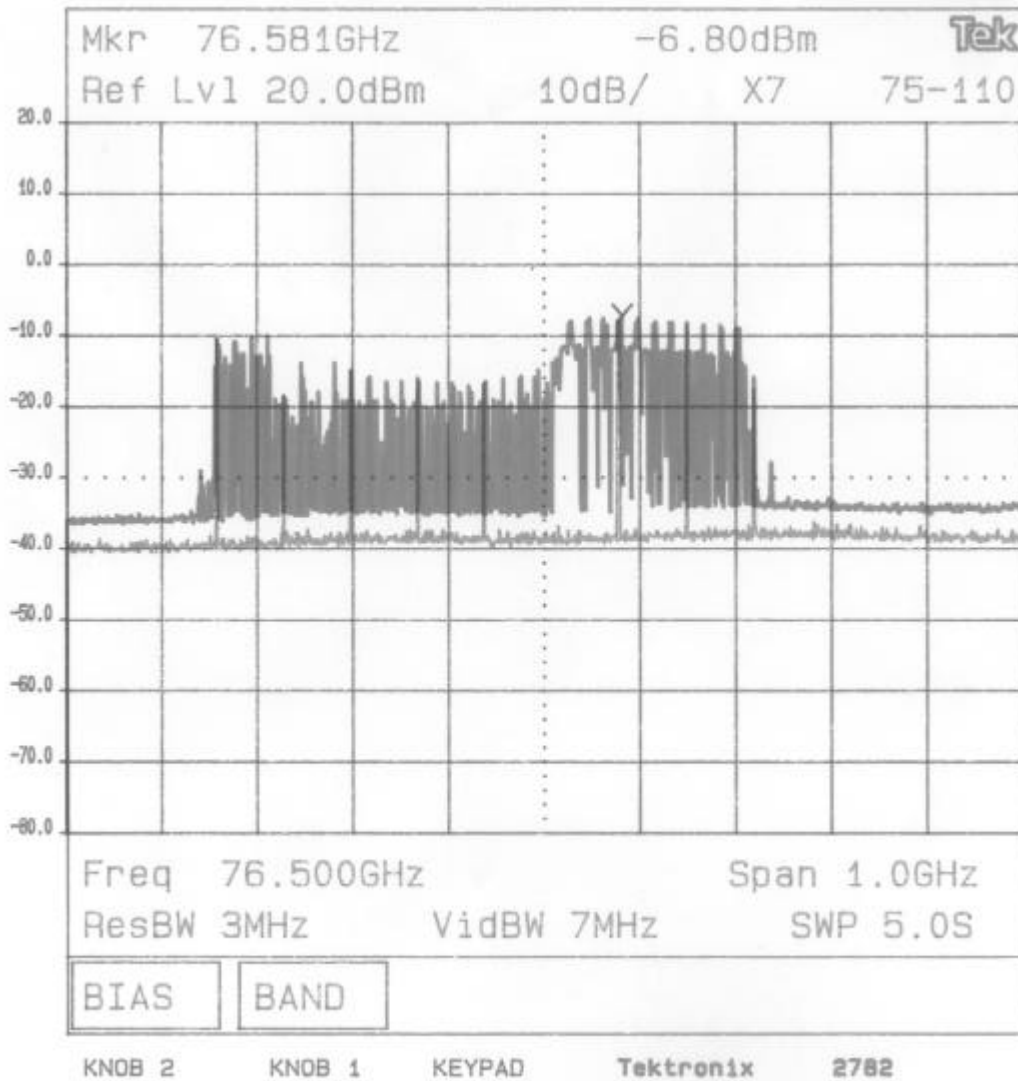

CETECOM ICT Services GmbH

Test Report no.: 5-2715-A/00

Appendix 3

Prüfbericht Nr.: 5-2715-A/00

Anlage 3

Plot No.: 4