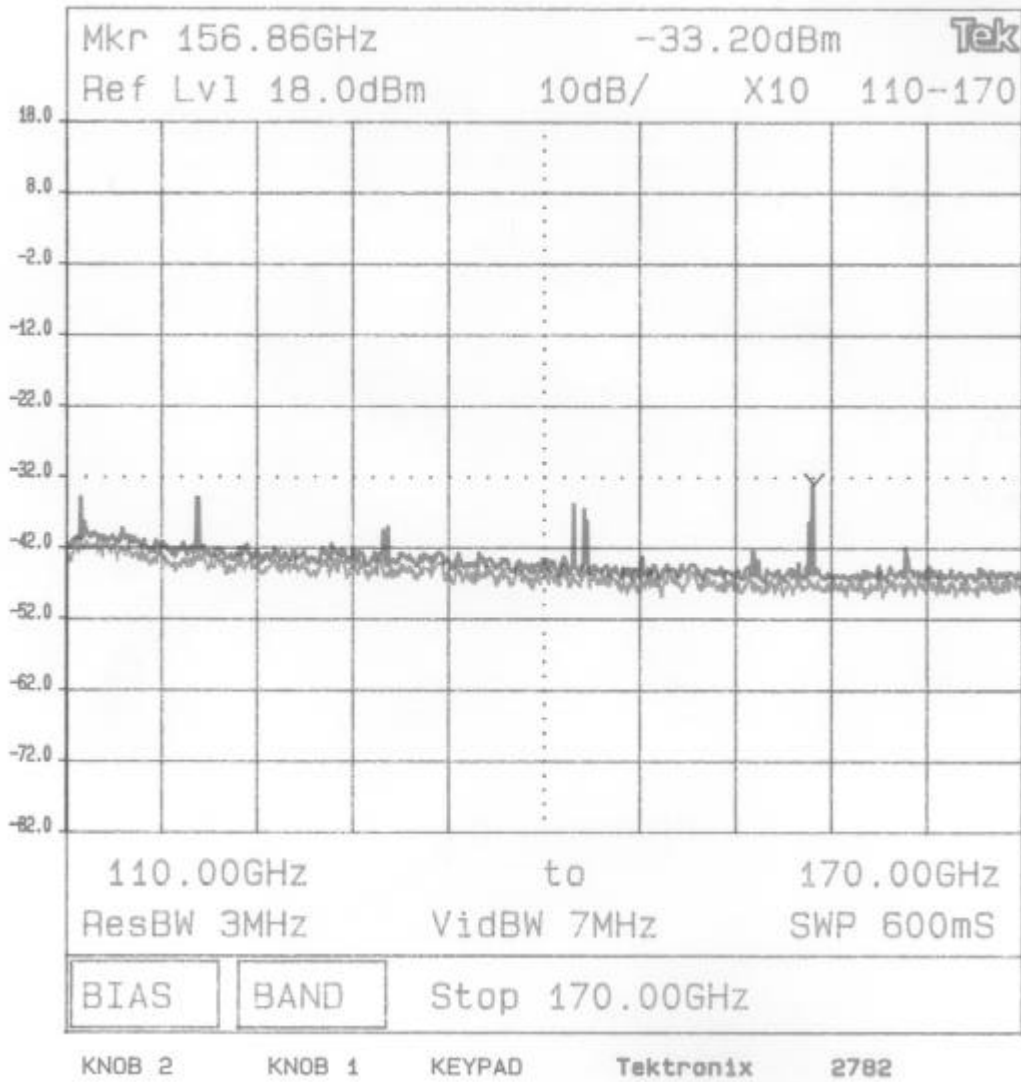

CETECOM ICT Services GmbH

Test Report no.: 5-2715-A/00

Appendix 3

Prüfbericht Nr.: 5-2715-A/00

Anlage 3

Plot No.: 12