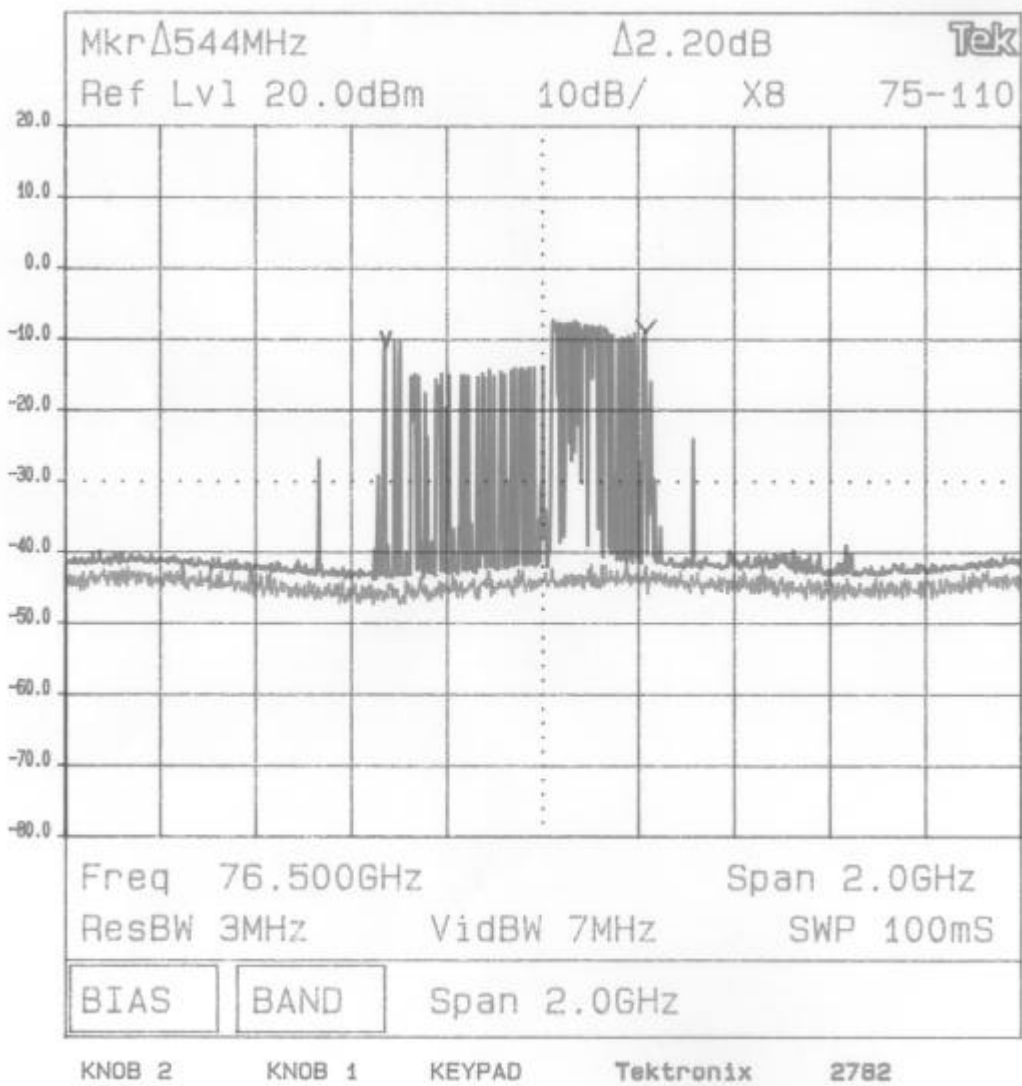

Anlage 3

Plot No.: 1

CETECOM ICT Services GmbH

Test Report no.: 5-2715-A/00

Appendix 3

Prüfbericht Nr.: 5-2715-A/00

Anlage 3

Plot No.: 2