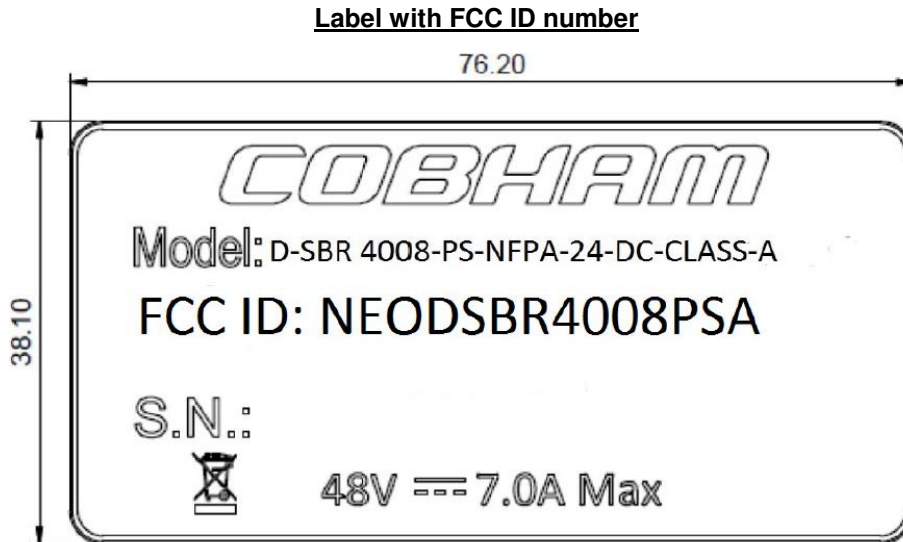

### LABEL

The labels are affixed on the EUT as shown below. The label material is sheet silver color metalized polyester with a permanent adhesive.

Warning label

### Labels location

Label with FCC ID:NEODSBR4008PSA will be located here. The Warning label will be located here.