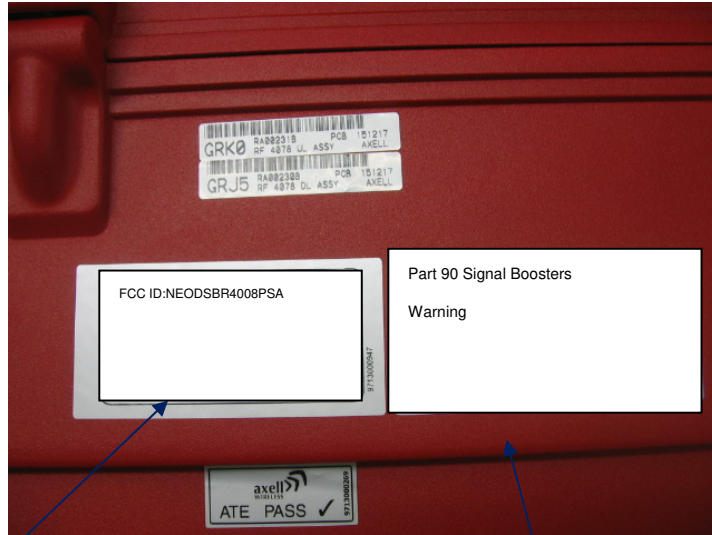

### LABEL

The labels are affixed on the EUT as shown below. The label material is sheet silver color metalized polyester with a permanent adhesive.

Warning label

### Labels location

Label with FCC ID:NEODSBR4008PSA will be located here. The Warning label will be located here.