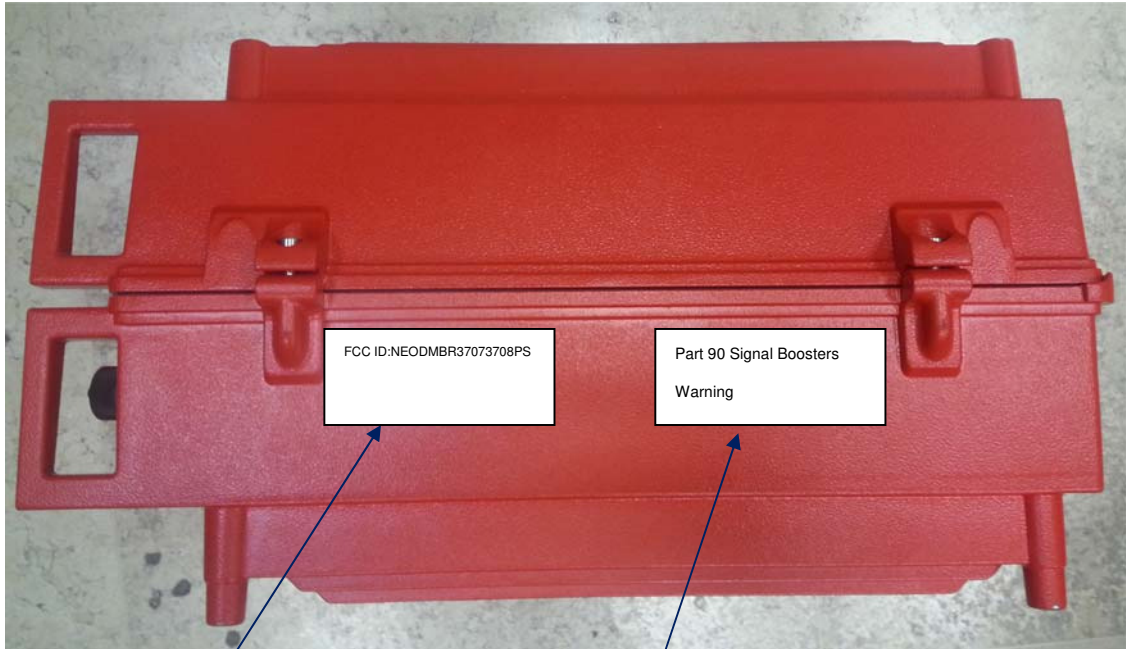

LABEL

The labels are affixed on the EUT as shown below. The label material is sheet silver color metalized polyester with a permanent adhesive.

Label with FCC ID

Warning label

Labels location

Label with FCC ID:NEODMBR37073708PS will be located here. The Warning label will be located here.