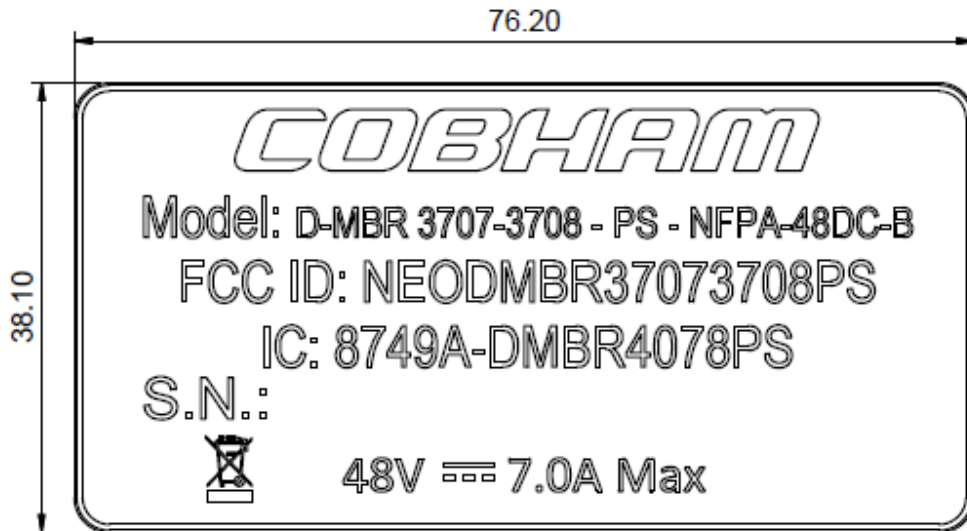

LABEL

The labels are affixed on the EUT as shown below. The label material is sheet silver color metalized polyester with a permanent adhesive.

Label with FCC ID

Warning label

Labels location

Label with FCC ID:NEODMBR37073708PS will be located here. The Warning label will be located here.