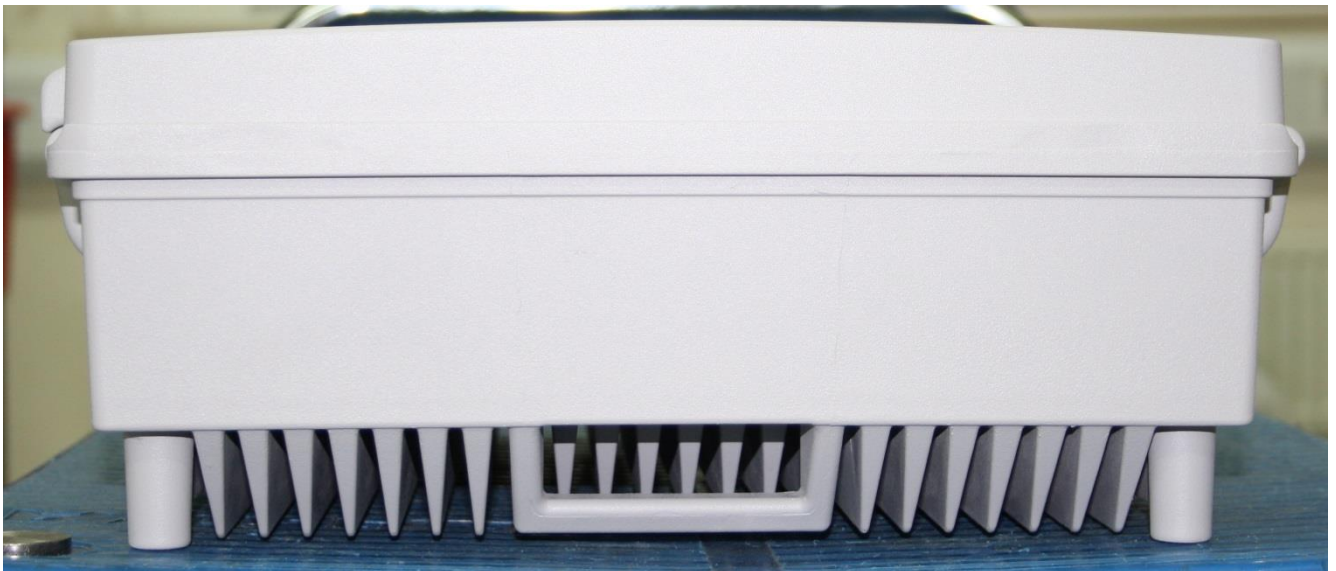

D-CSR3604-4 115V

Front

Rear

Sides

Label

Base

Top

Oblique view