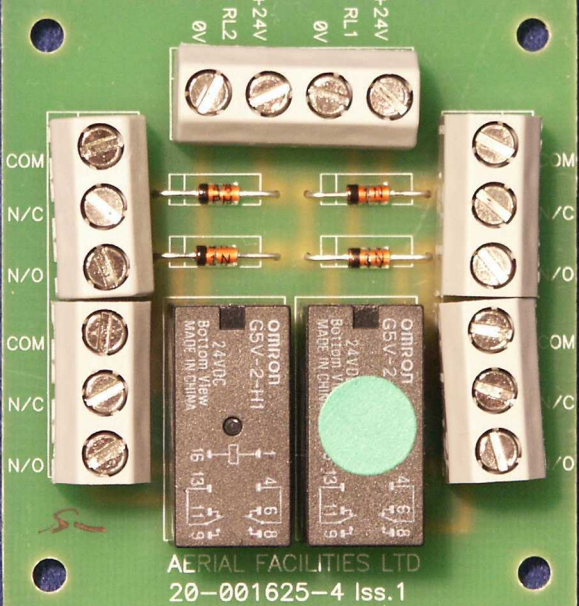

1001

1001

1001

0.6

1002

1001

1002

1001

1001

1001

1001

+24V RL1 0V
+24V RL2 0V

COM
N/C
N/O
COM
N/C
N/O

COM
/C
/O
COM
/C
/O

Omron
G5V-2-H1
24VDC
Bottom View
MADE IN CHINA

Omron
G5V-2
24VDC
Bottom View
MADE IN CHINA