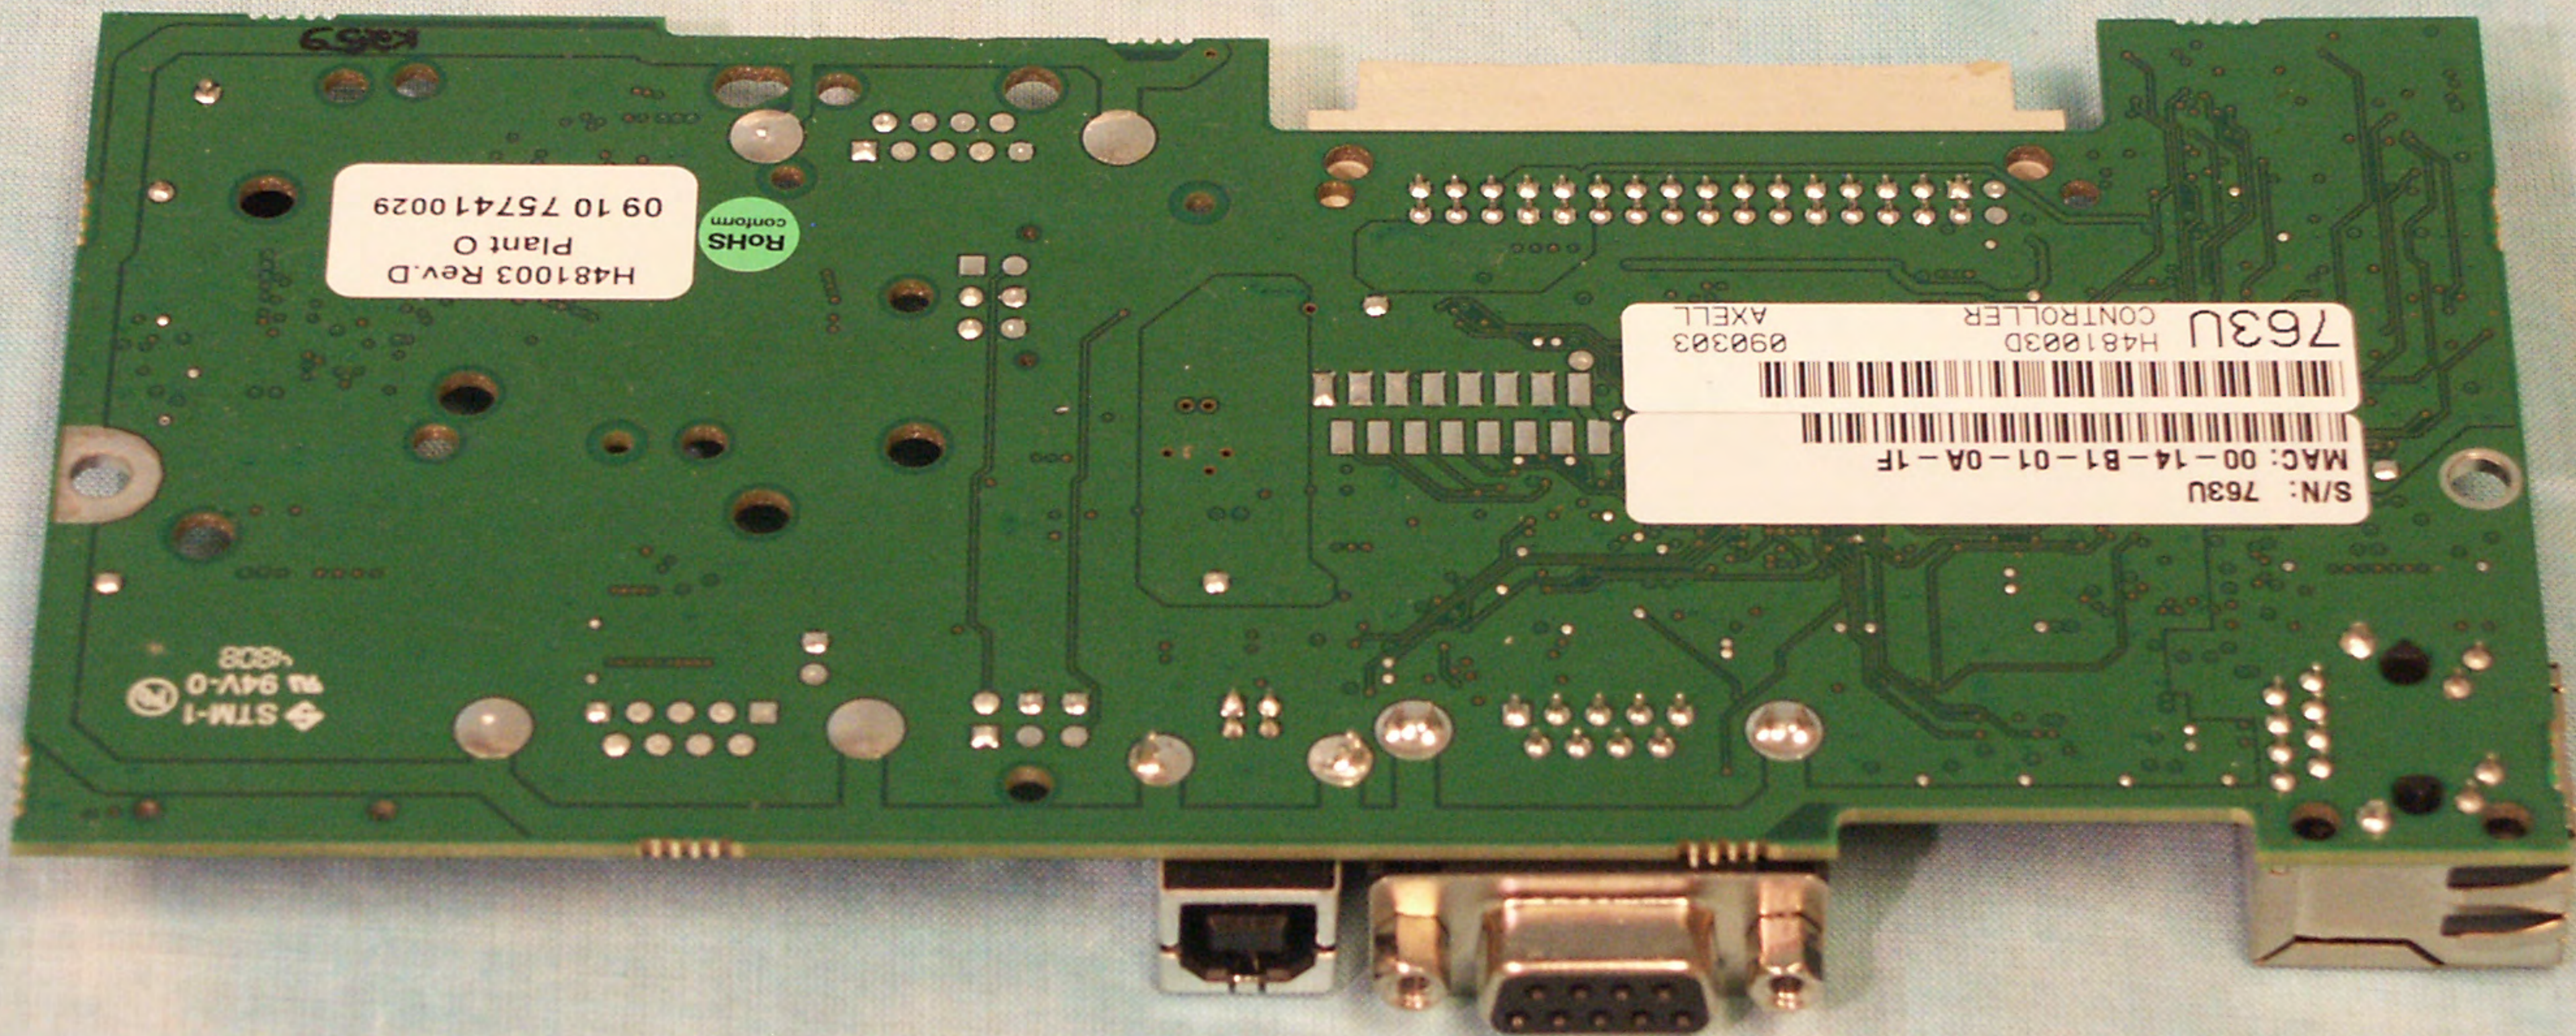

axell
WIRELESS

Controller

USB

LMT

LOGIN

STATUS

MDM PWR

MDM STATUS

Ethernet
10/100

018

J691001 - External Interface Board