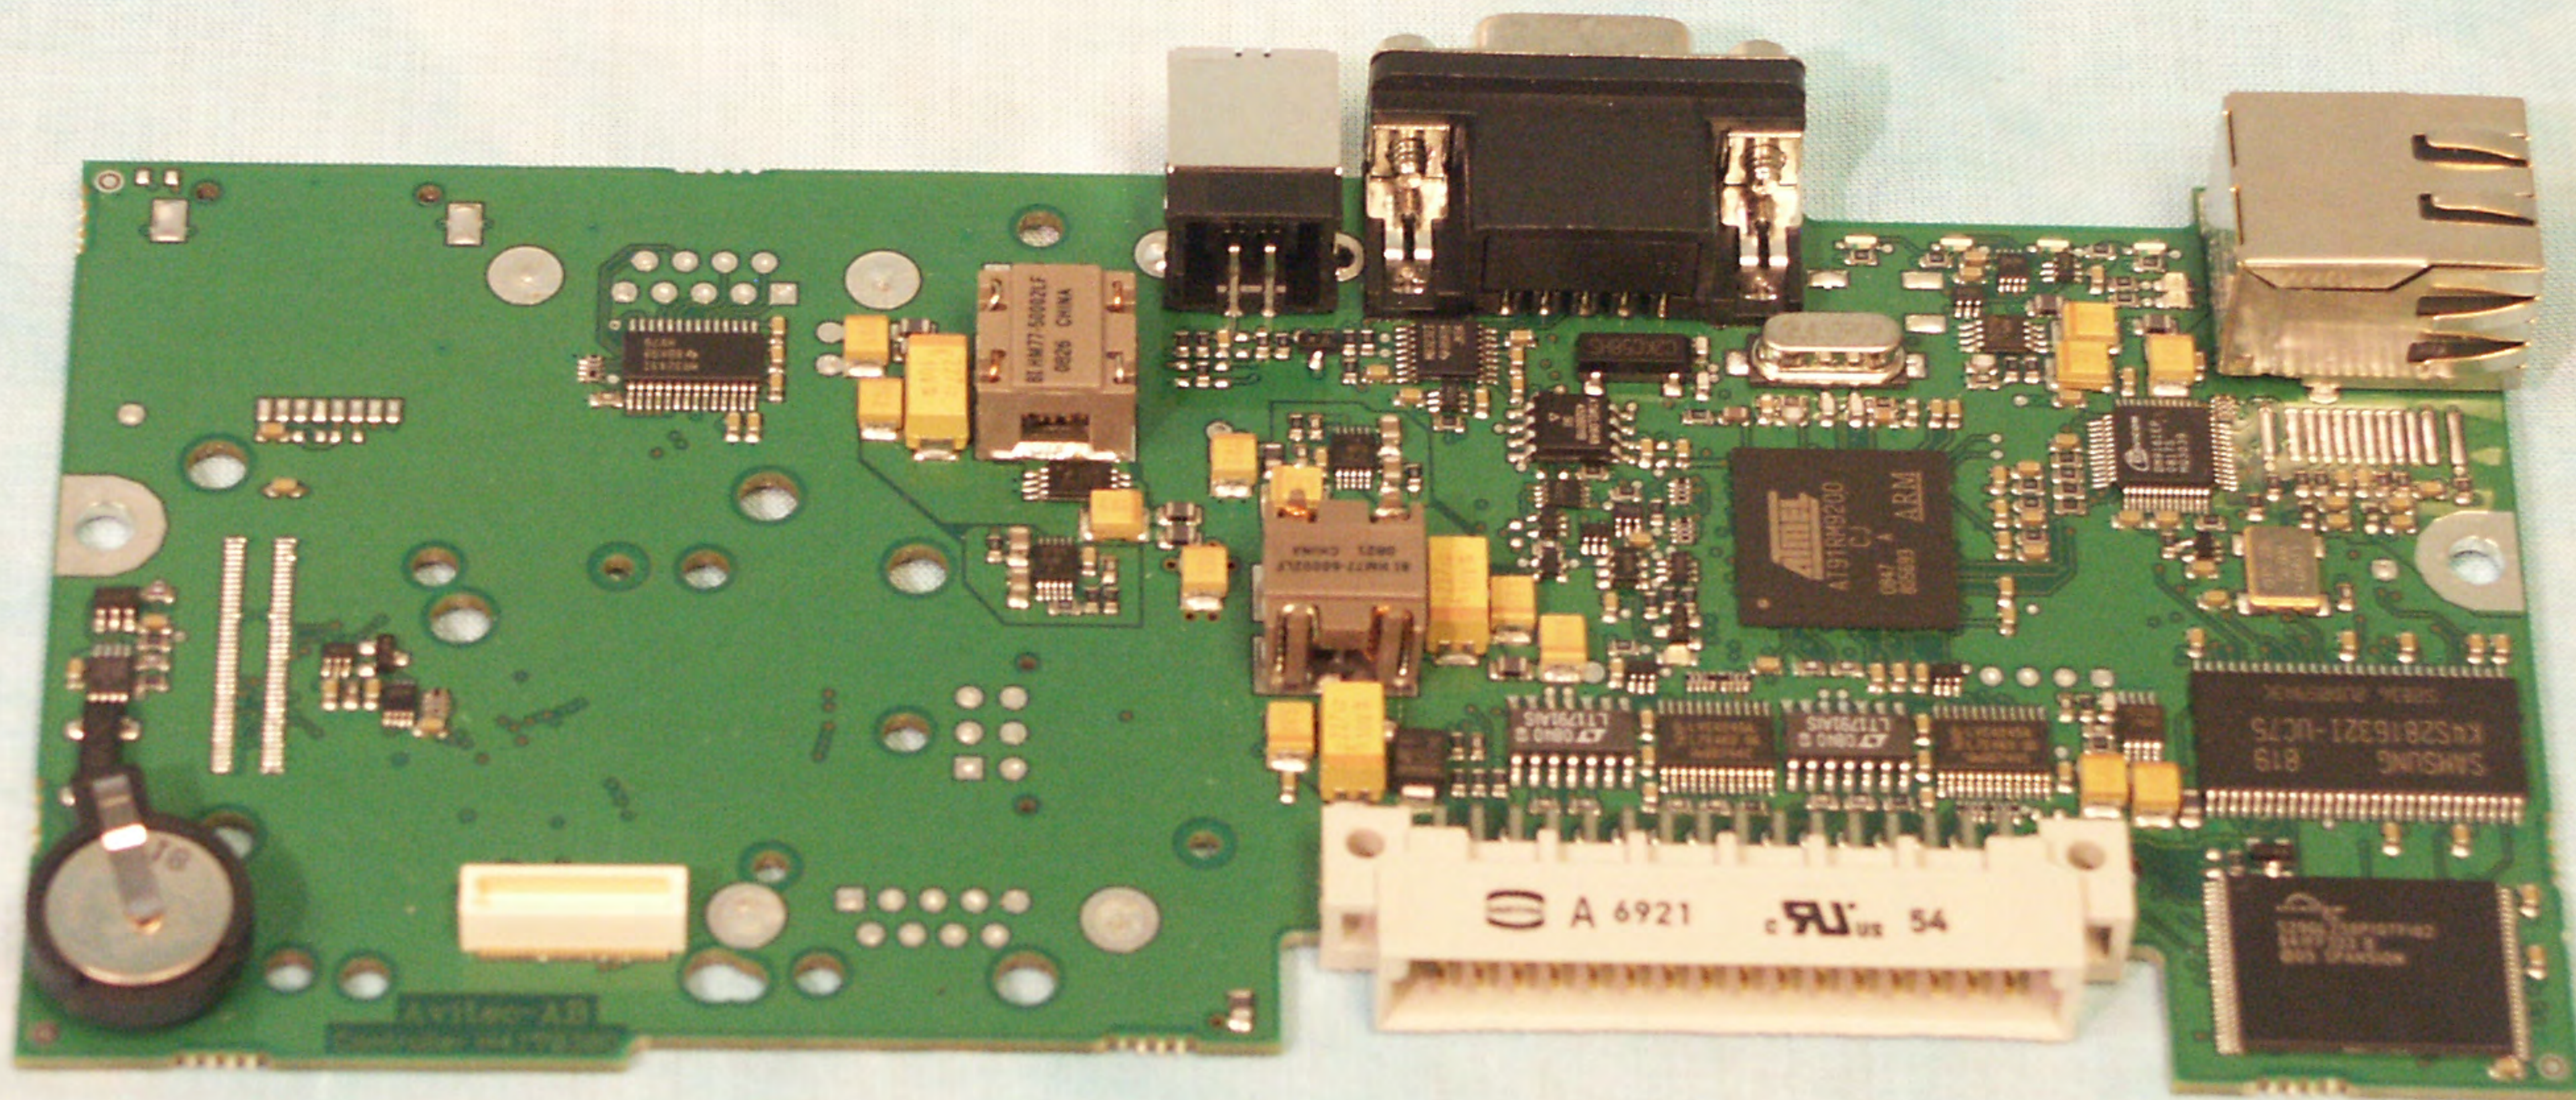

axell
WIRELESS

Controller

USB

LMT

LOGIN

STATUS

MDM PWR

MDM STATUS

Ethernet
10/100

018

J691001 - External Interface Board