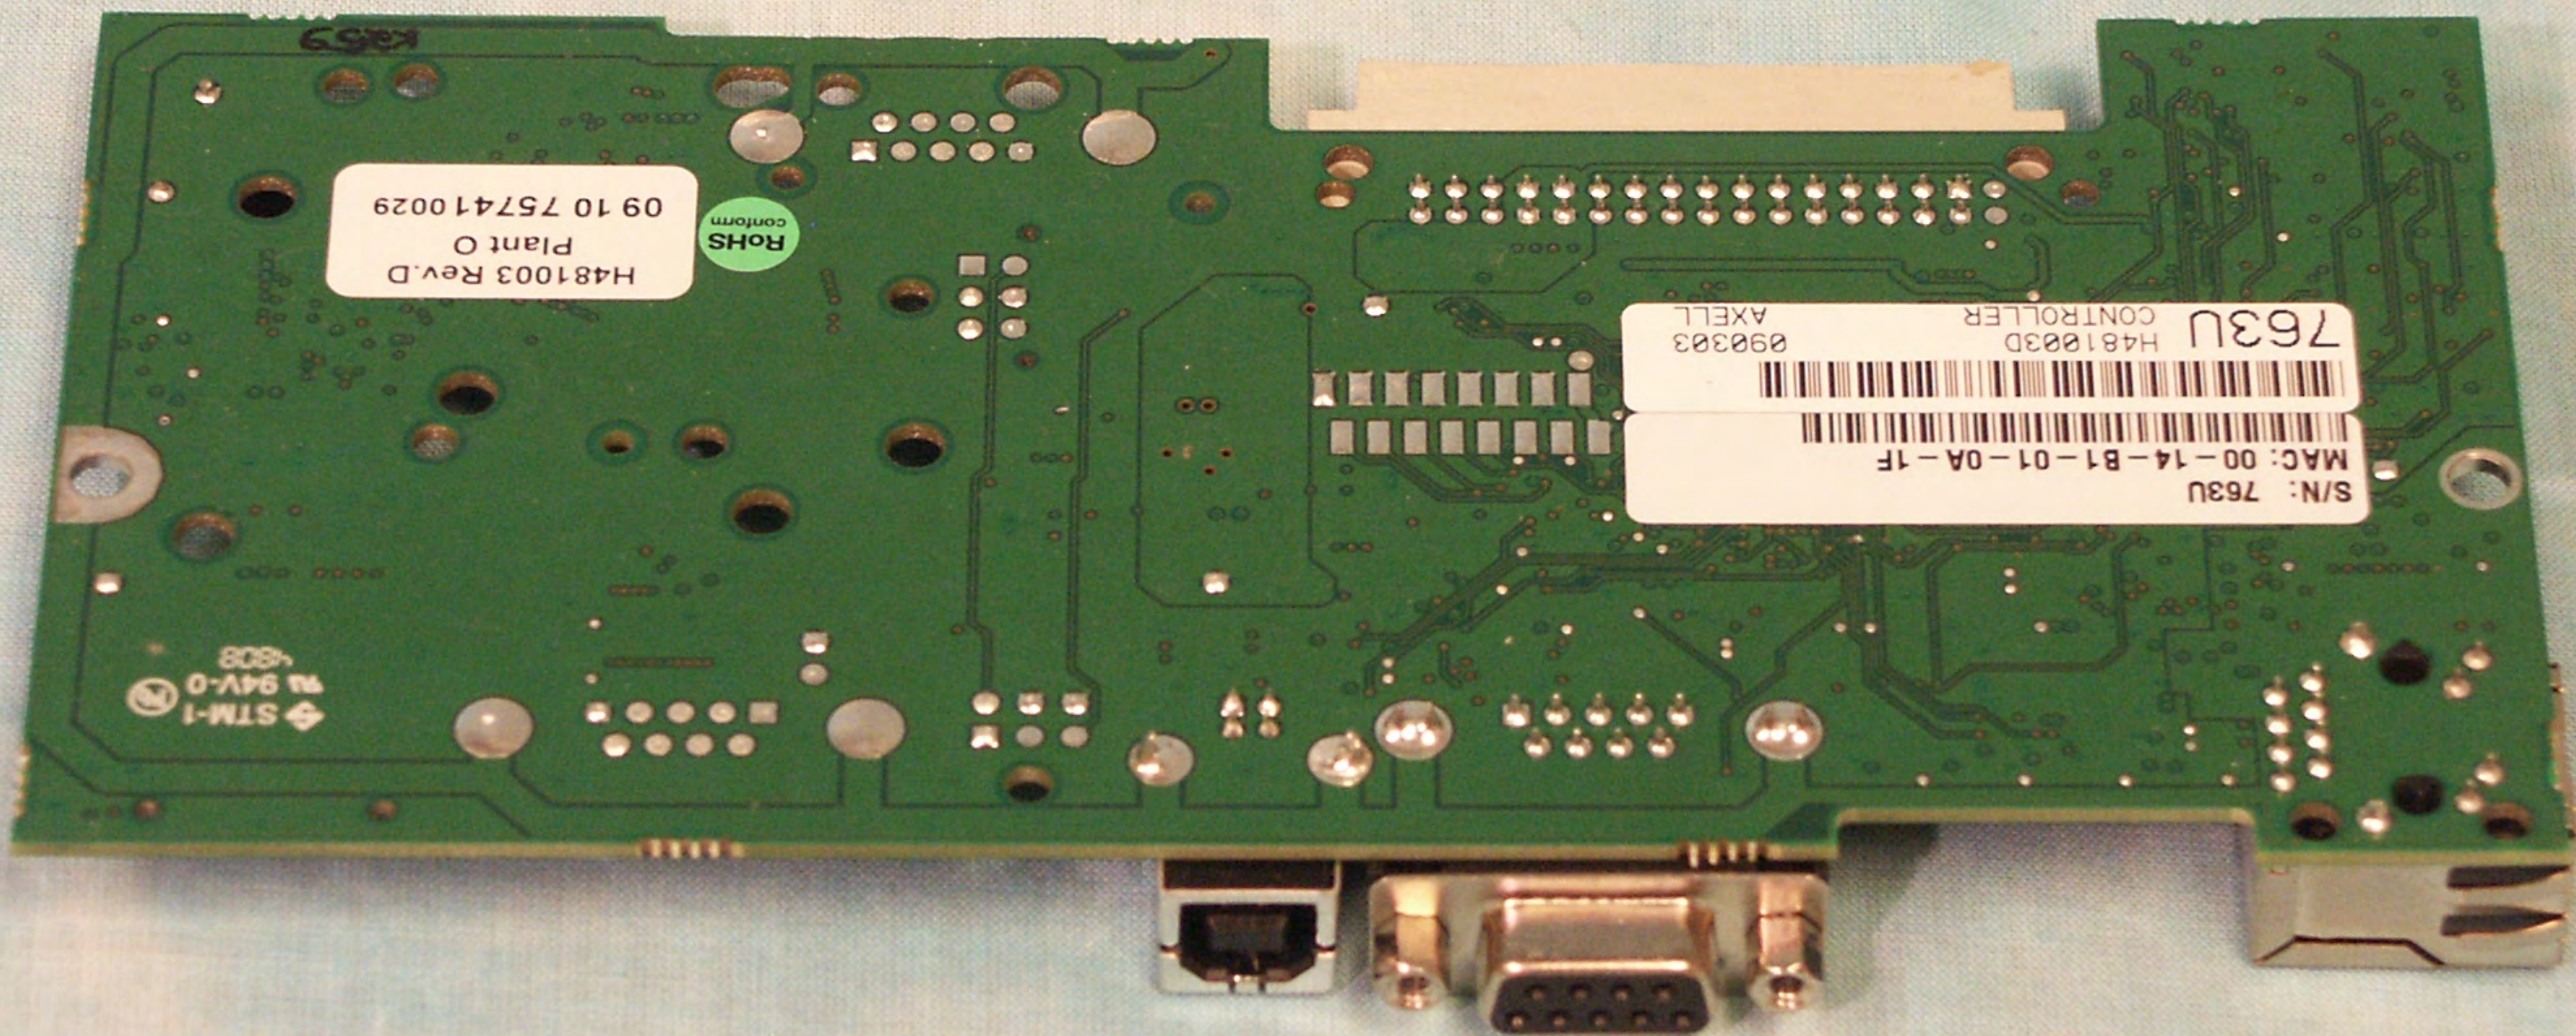

axell
WIRELESS

Controller

USB

LMT

LOGIN

STATUS

MDM PWR

MDM STATUS

Ethernet
10/100

018

J641030B Distribution Board

J691001 - External Interface Board