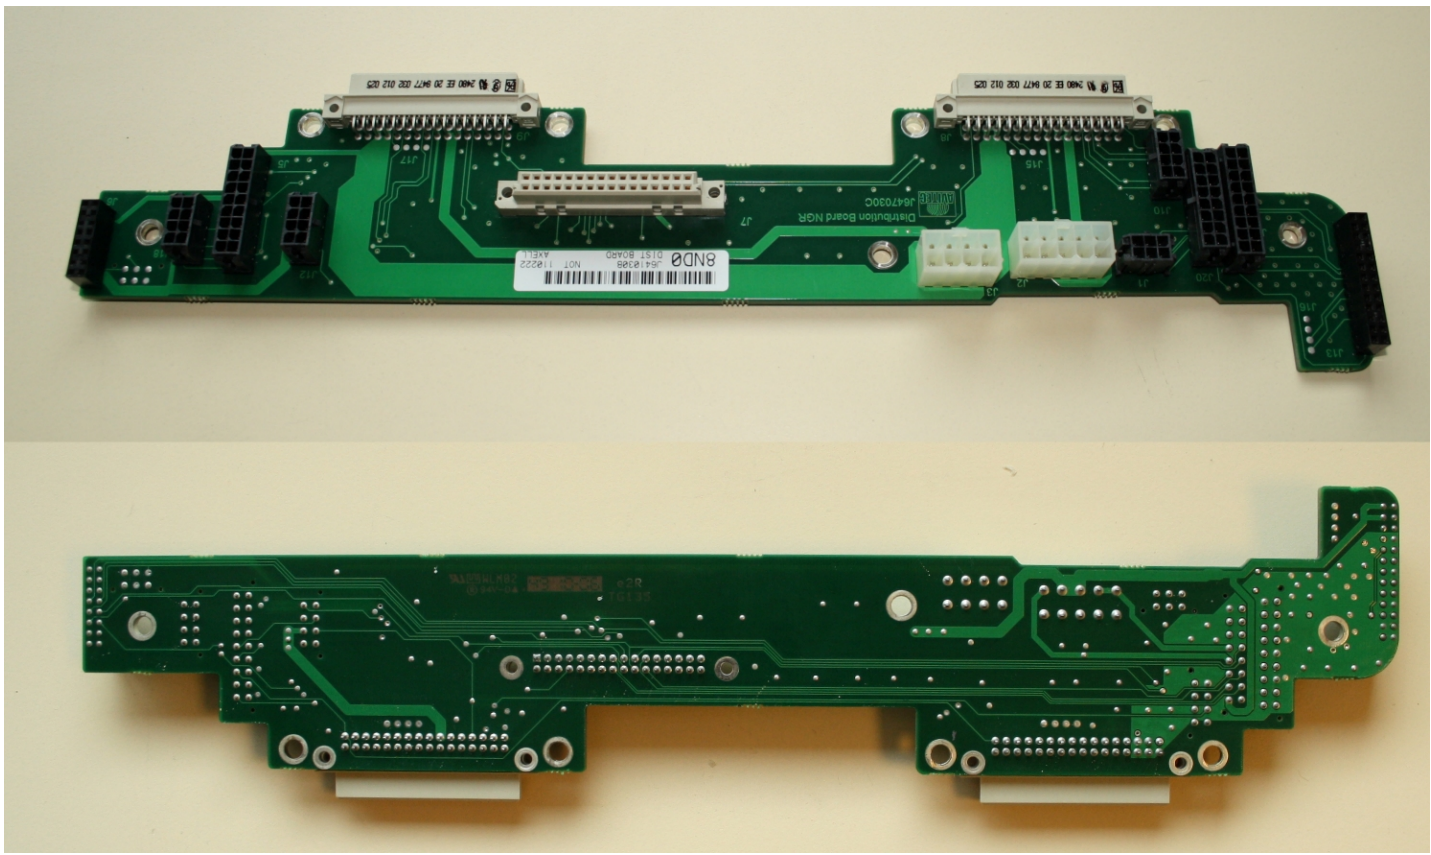

axell
WIRELESS

Controller

USB

LMT

LOGIN

STATUS

MDM PWR

MDM STATUS

Ethernet
10/100

018

J641030B Distribution Board

J691001 - External Interface Board