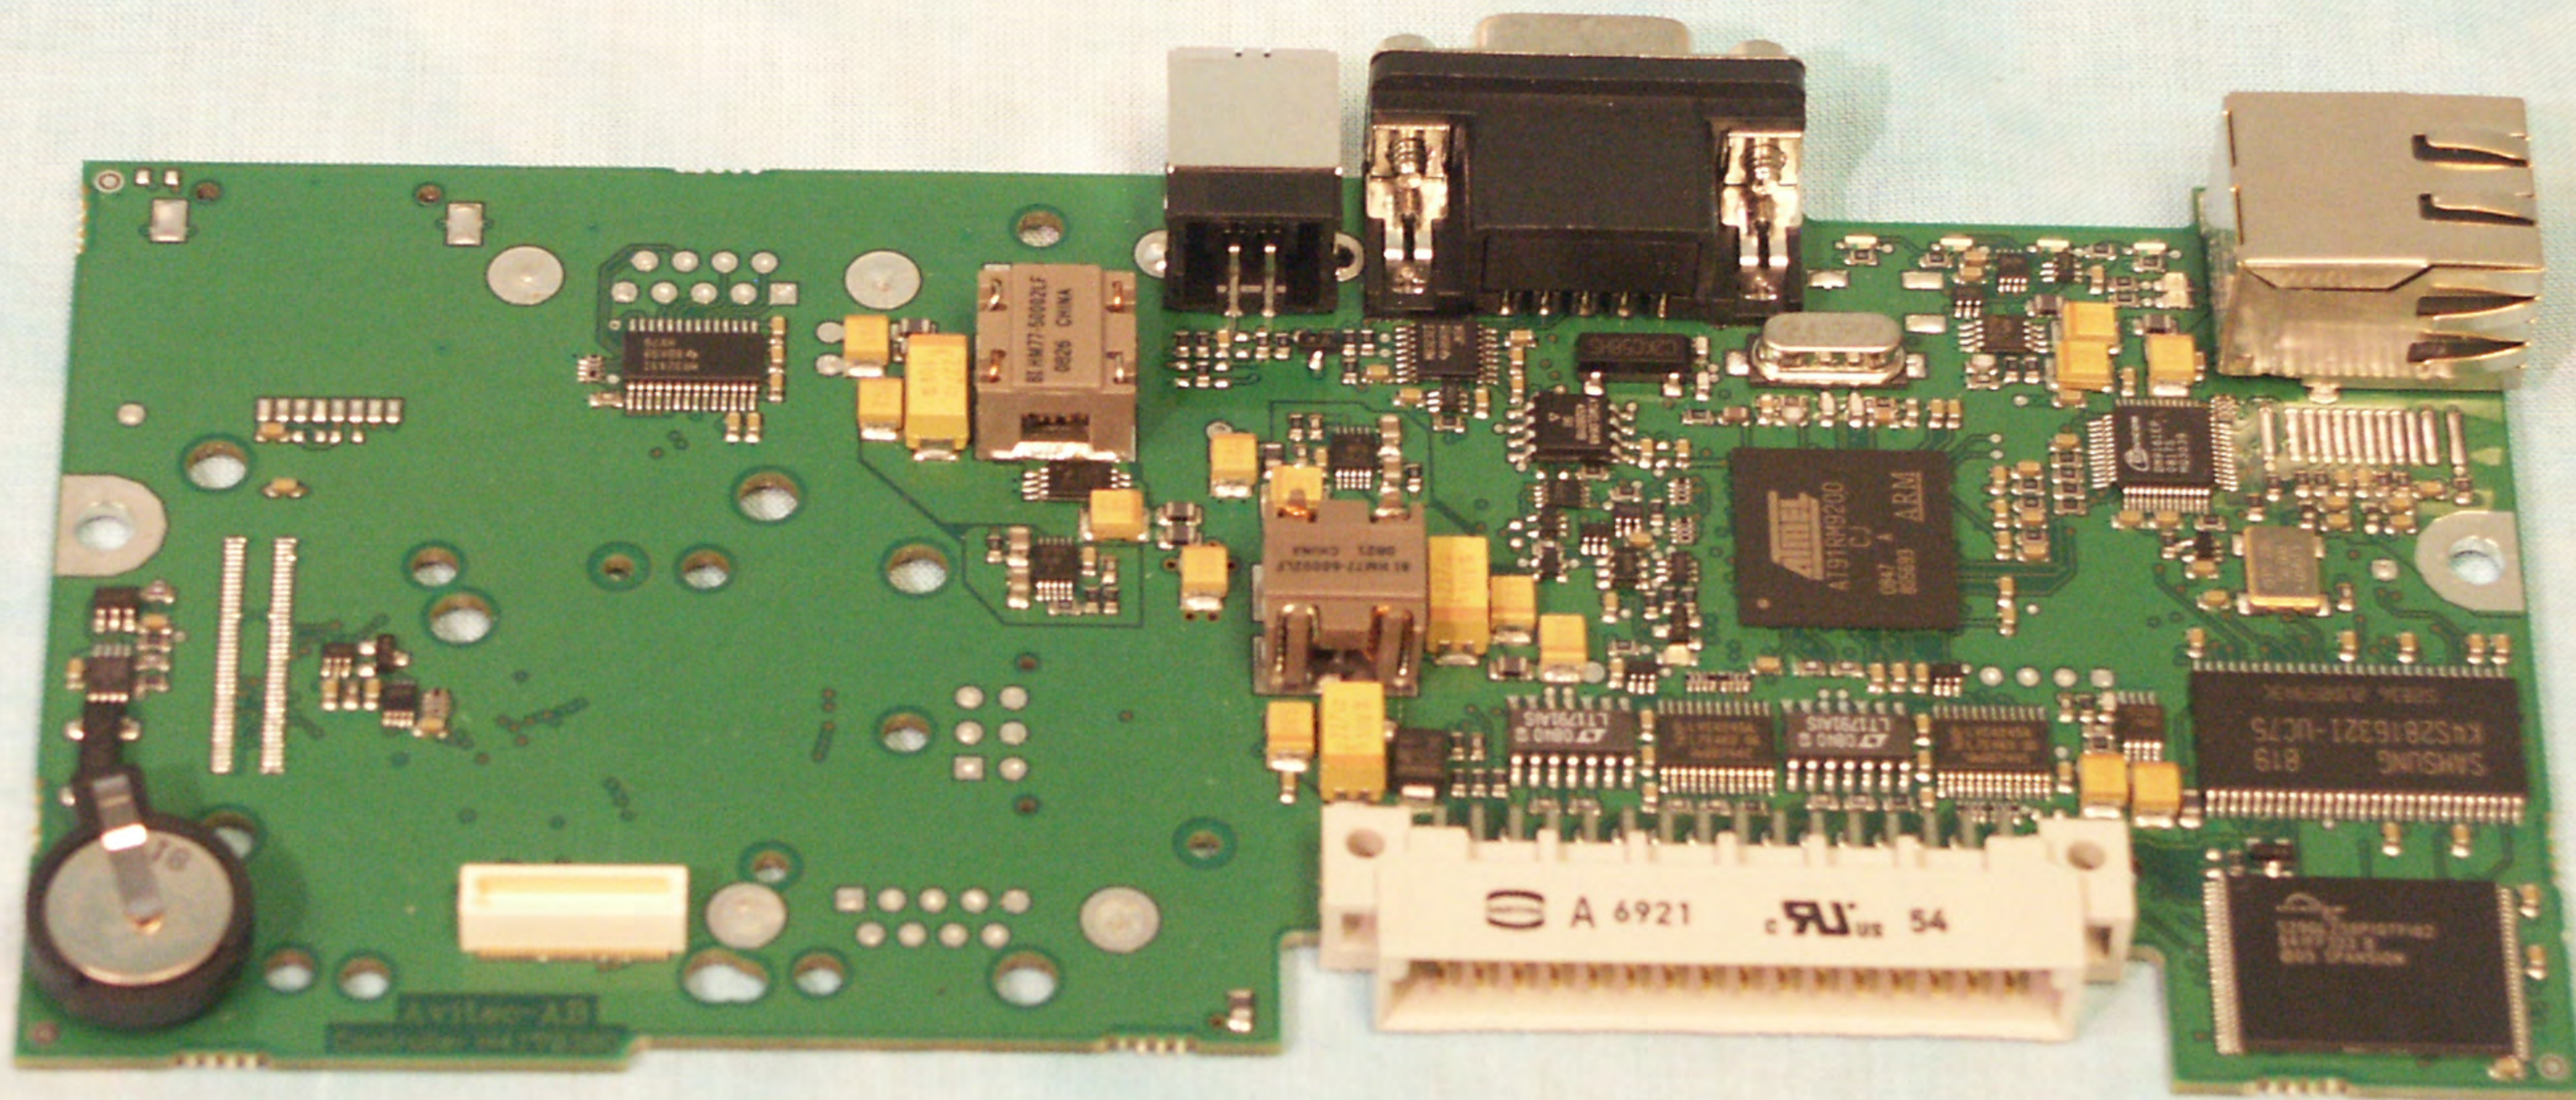

axell
WIRELESS

Controller

USB

LMT

LOGIN

STATUS

MDM PWR

MDM STATUS

Ethernet
10/100

018

J641030B Distribution Board

J691001 - External Interface Board