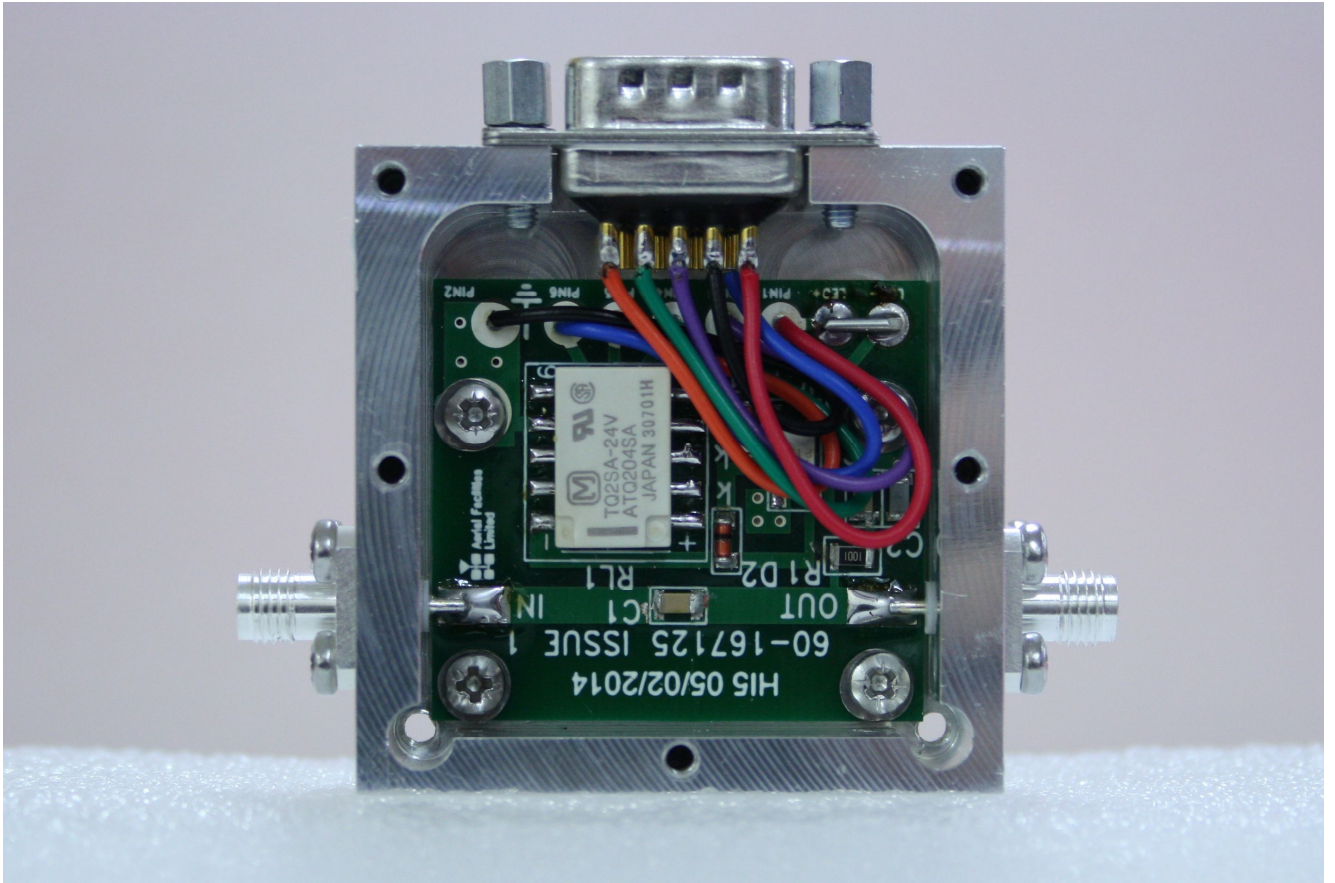

R031002B Reference Generator.

Aerial Facilities
Limited

060807 12-026925 Issue 1

Controller
axe WIRELESS
USB LMT

USED
SAFETY
12-13
FOR
SAFETY
CY

NAIS
TO2SA-24V
AT0204SA
JAPAN
01127

1Q2D1

CONN

RL

80-008927 Iss 1

Facilities Ltd

02-010601 SDF CL 5P 380MHz 20MHz BW SMA

02-010601 SDF CL 5P 380MHz 20MHz BW SMA