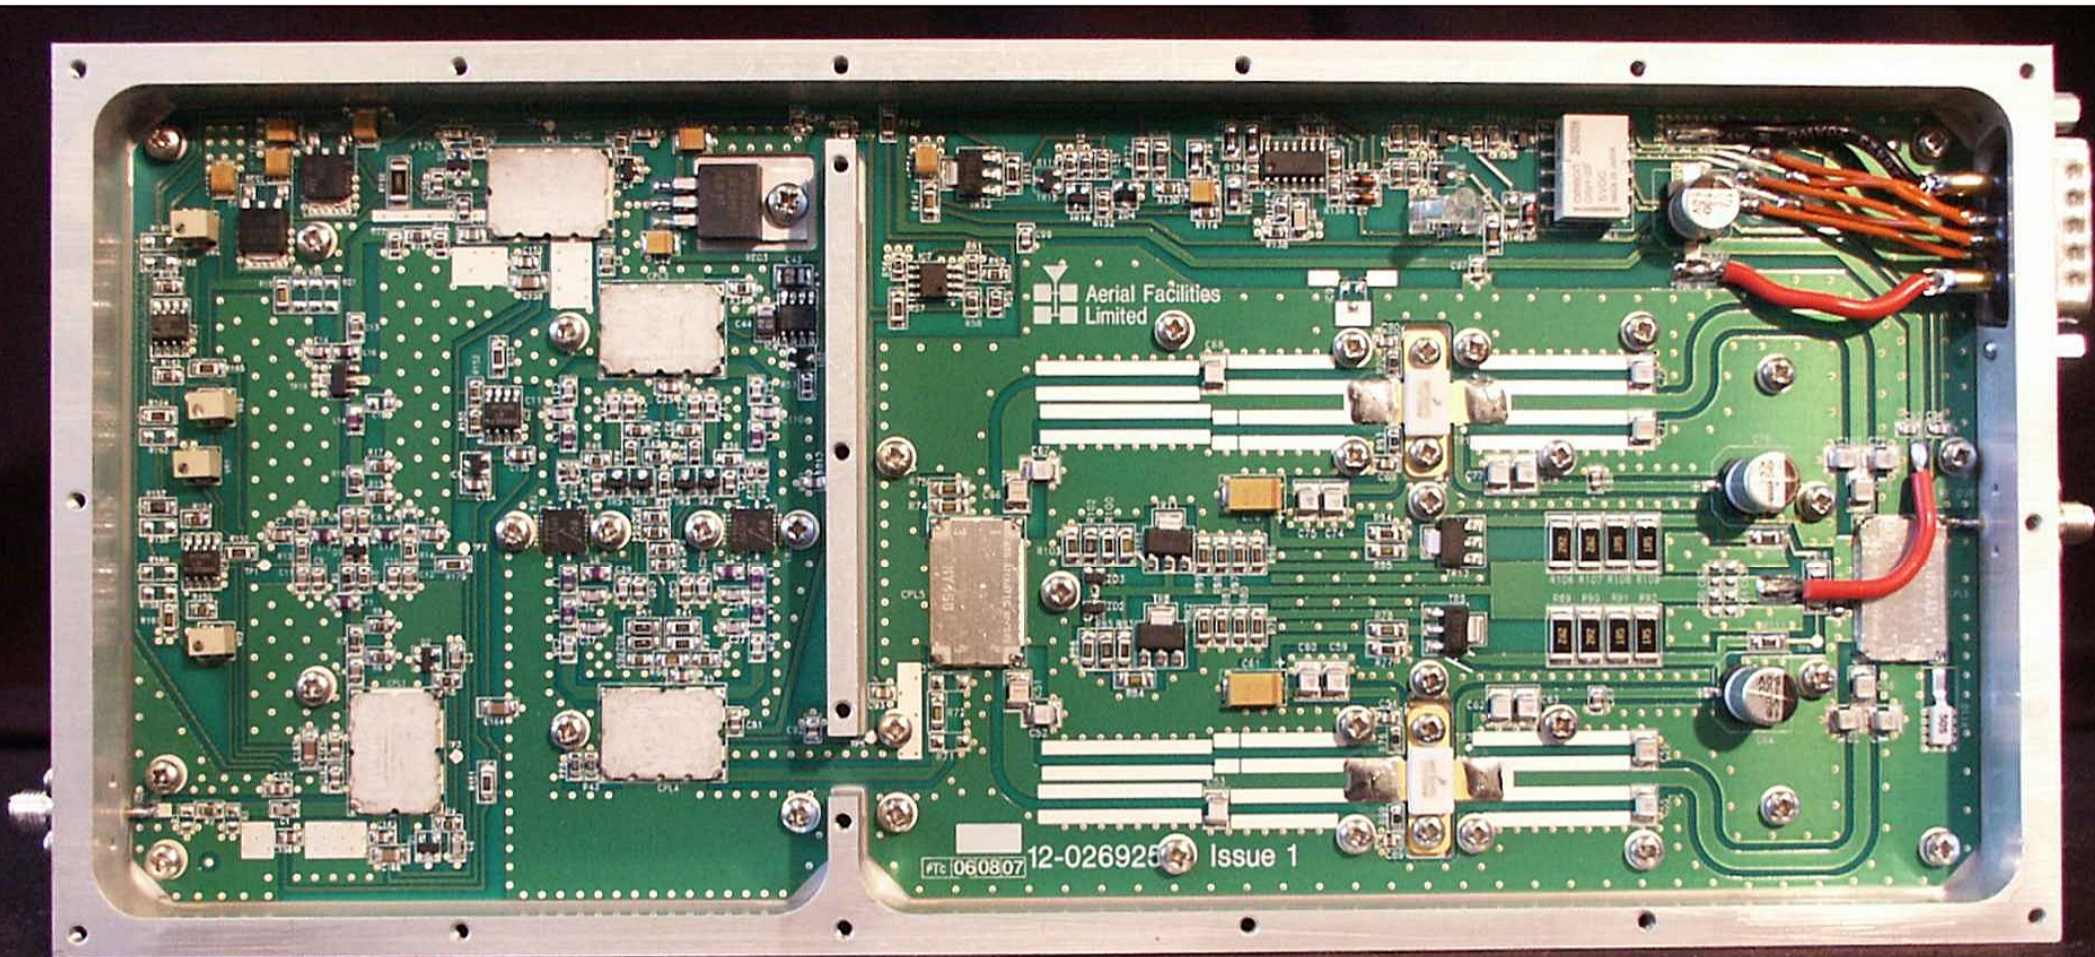

R031002B Reference Generator.

Aerial Facilities
Limited

060807 12-026925 Issue 1

Controller
axe WIRELESS
USB LMT

USED
SAFETY
12-13
FOR
SAFETY
CY

NAIS
TO2SA-24V
AT0204SA
JAPAN
01127

1Q2D1

CONN

RL

80-008927 Iss 1

Facilities Ltd

02-010601 SDF CL 5P 380MHz 20MHz BW SMA

02-010601 SDF CL 5P 380MHz 20MHz BW SMA