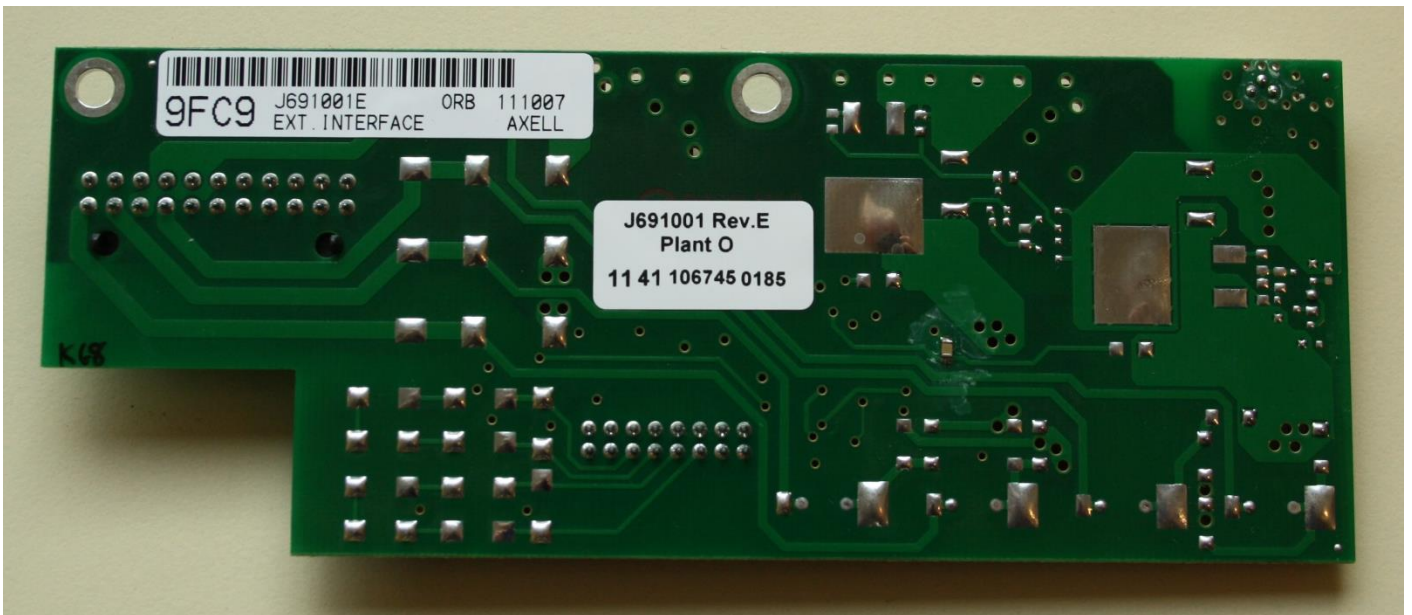

R031002B Reference Generator.

J641030B Distribution Board

J691001 - External Interface Board

axell
WIRELESS

Controller

USB

LMT

LOGIN