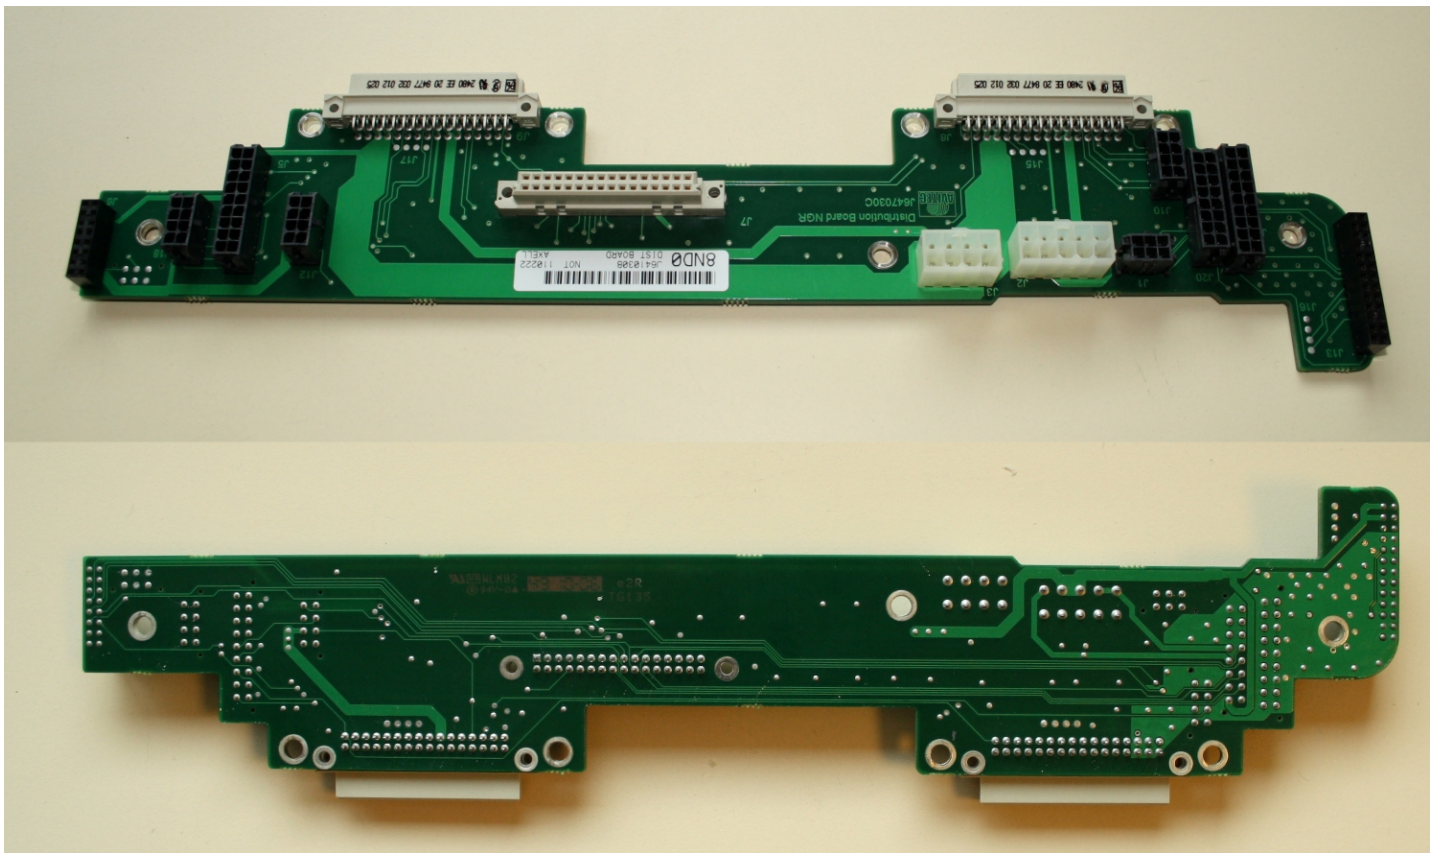

R031002B Reference Generator.

J641030B Distribution Board

J691001 - External Interface Board

axell
WIRELESS

Controller

USB

LMT

LOGIN

STATUS

MDM PWR

MDM STATUS

Ethernet
10/100