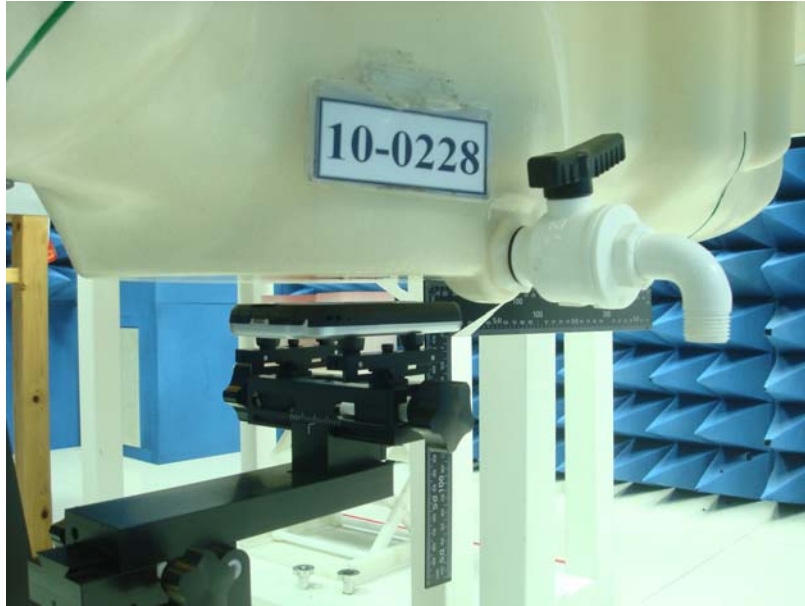

## SAR Test Setup Photographs

802.11b\_Body Setup (15 mm separation to phantom)

802.11b\_Body SAR Test Setup (Flat Section)

EUT Front side

**802.11g\_Body Setup (15 mm separation to phantom)**

**802.11g\_Body SAR Test Setup (Flat Section)**

**EUT Front side**