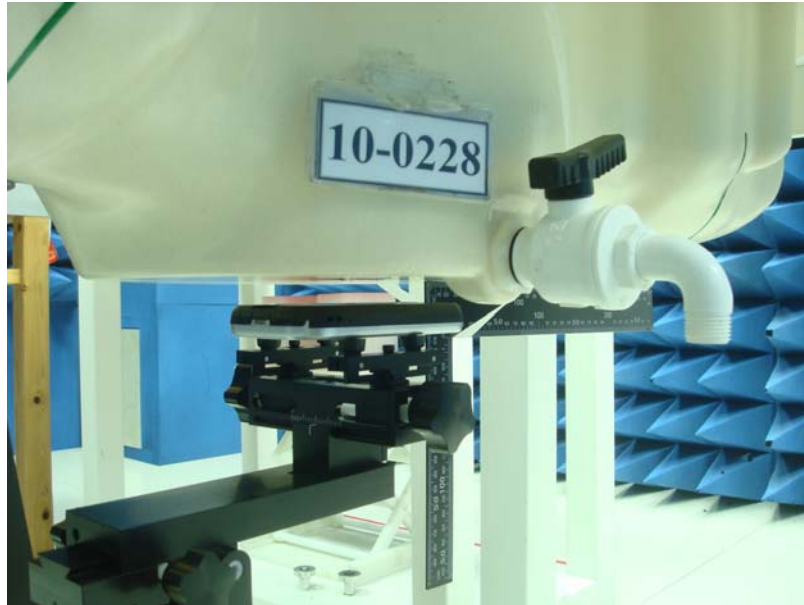

## SAR Test Setup Photographs

802.11b\_Body Setup (15 mm separation to phantom)

802.11b\_Body SAR Test Setup (Flat Section)

EUT Front side

**802.11g\_Body Setup (15 mm separation to phantom)**

**802.11g\_Body SAR Test Setup (Flat Section)**

**EUT Front side**