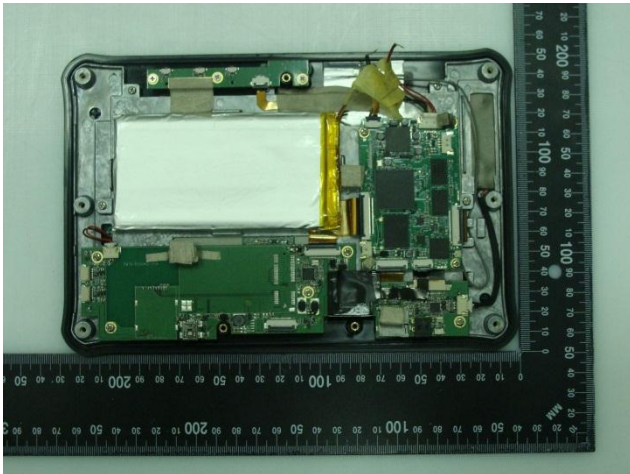

## Appendix D. Product Photos

Antenna Location :

Antenna	Length	Width
WLAN & Bluetooth Antenna <TX / RX>	4.0 cm	0.8 cm
NFC Antenna <TX / RX>	4.2 cm	2.0 cm

## Appendix E. Test Setup Photos

Secondary Landscape with Phantom 0 cm Gap

Bottom Face with Phantom 0 cm Gap