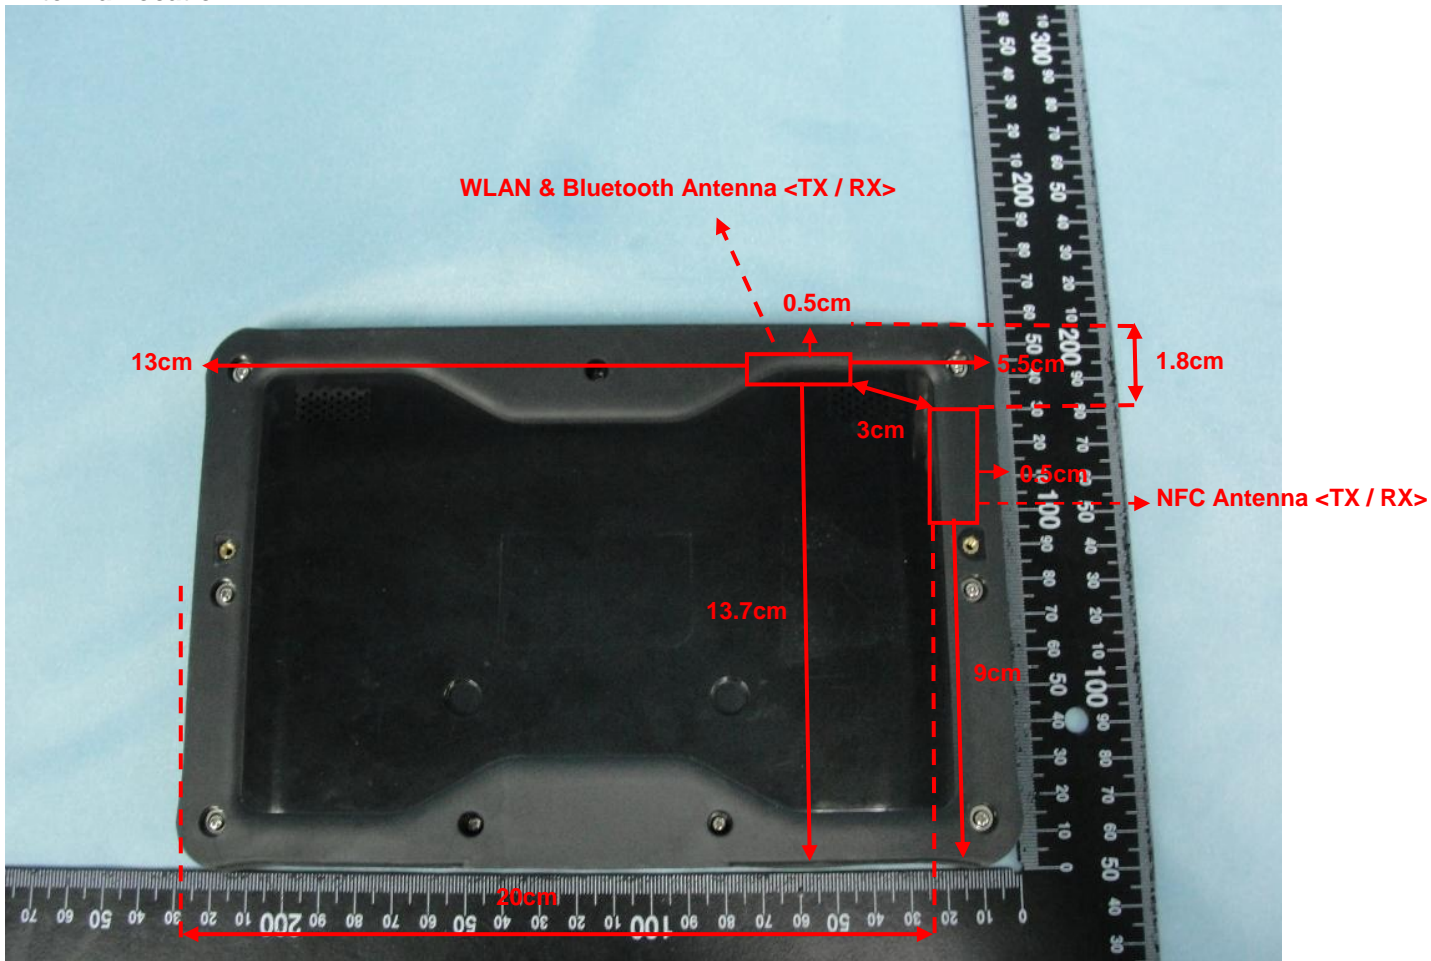

## Appendix D. Product Photos

Antenna Location :

Antenna	Length	Width
WLAN & Bluetooth Antenna <TX / RX>	4.0 cm	0.8 cm
NFC Antenna <TX / RX>	4.2 cm	2.0 cm

## Appendix E. Test Setup Photos

Secondary Landscape with Phantom 0 cm Gap

Bottom Face with Phantom 0 cm Gap