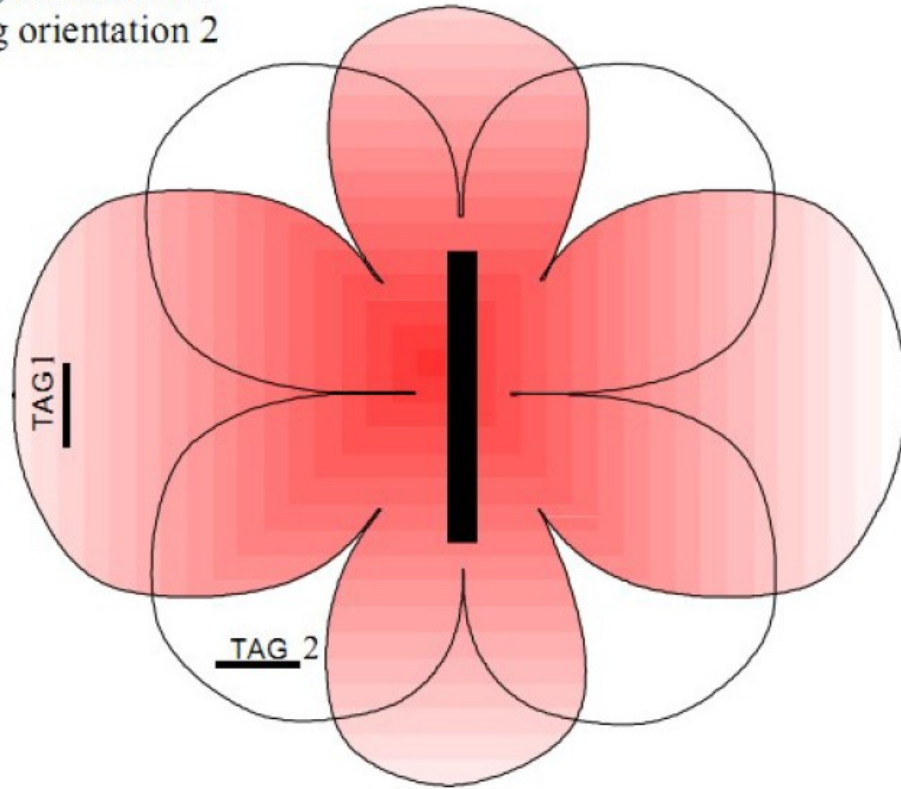

Readout Pattern

- Tag orientation 1
- Tag orientation 2

Model 型號: ANT-6010-IPX110

Antenna TYPE: OnBoard

Antenna GAIN:0.6dBi

Output Power 輸出功率:200mW(MAX)

Frequency range 頻率範圍: 13.56MHz \pm 200KHz