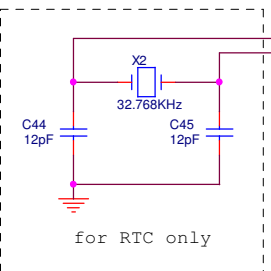

Title		
MP3 FM Bluetooth		
Size	Document Number	Rev
B	Oscillator	C
Date:	星期一, 五月 29, 2006	Sheet 3 of 8