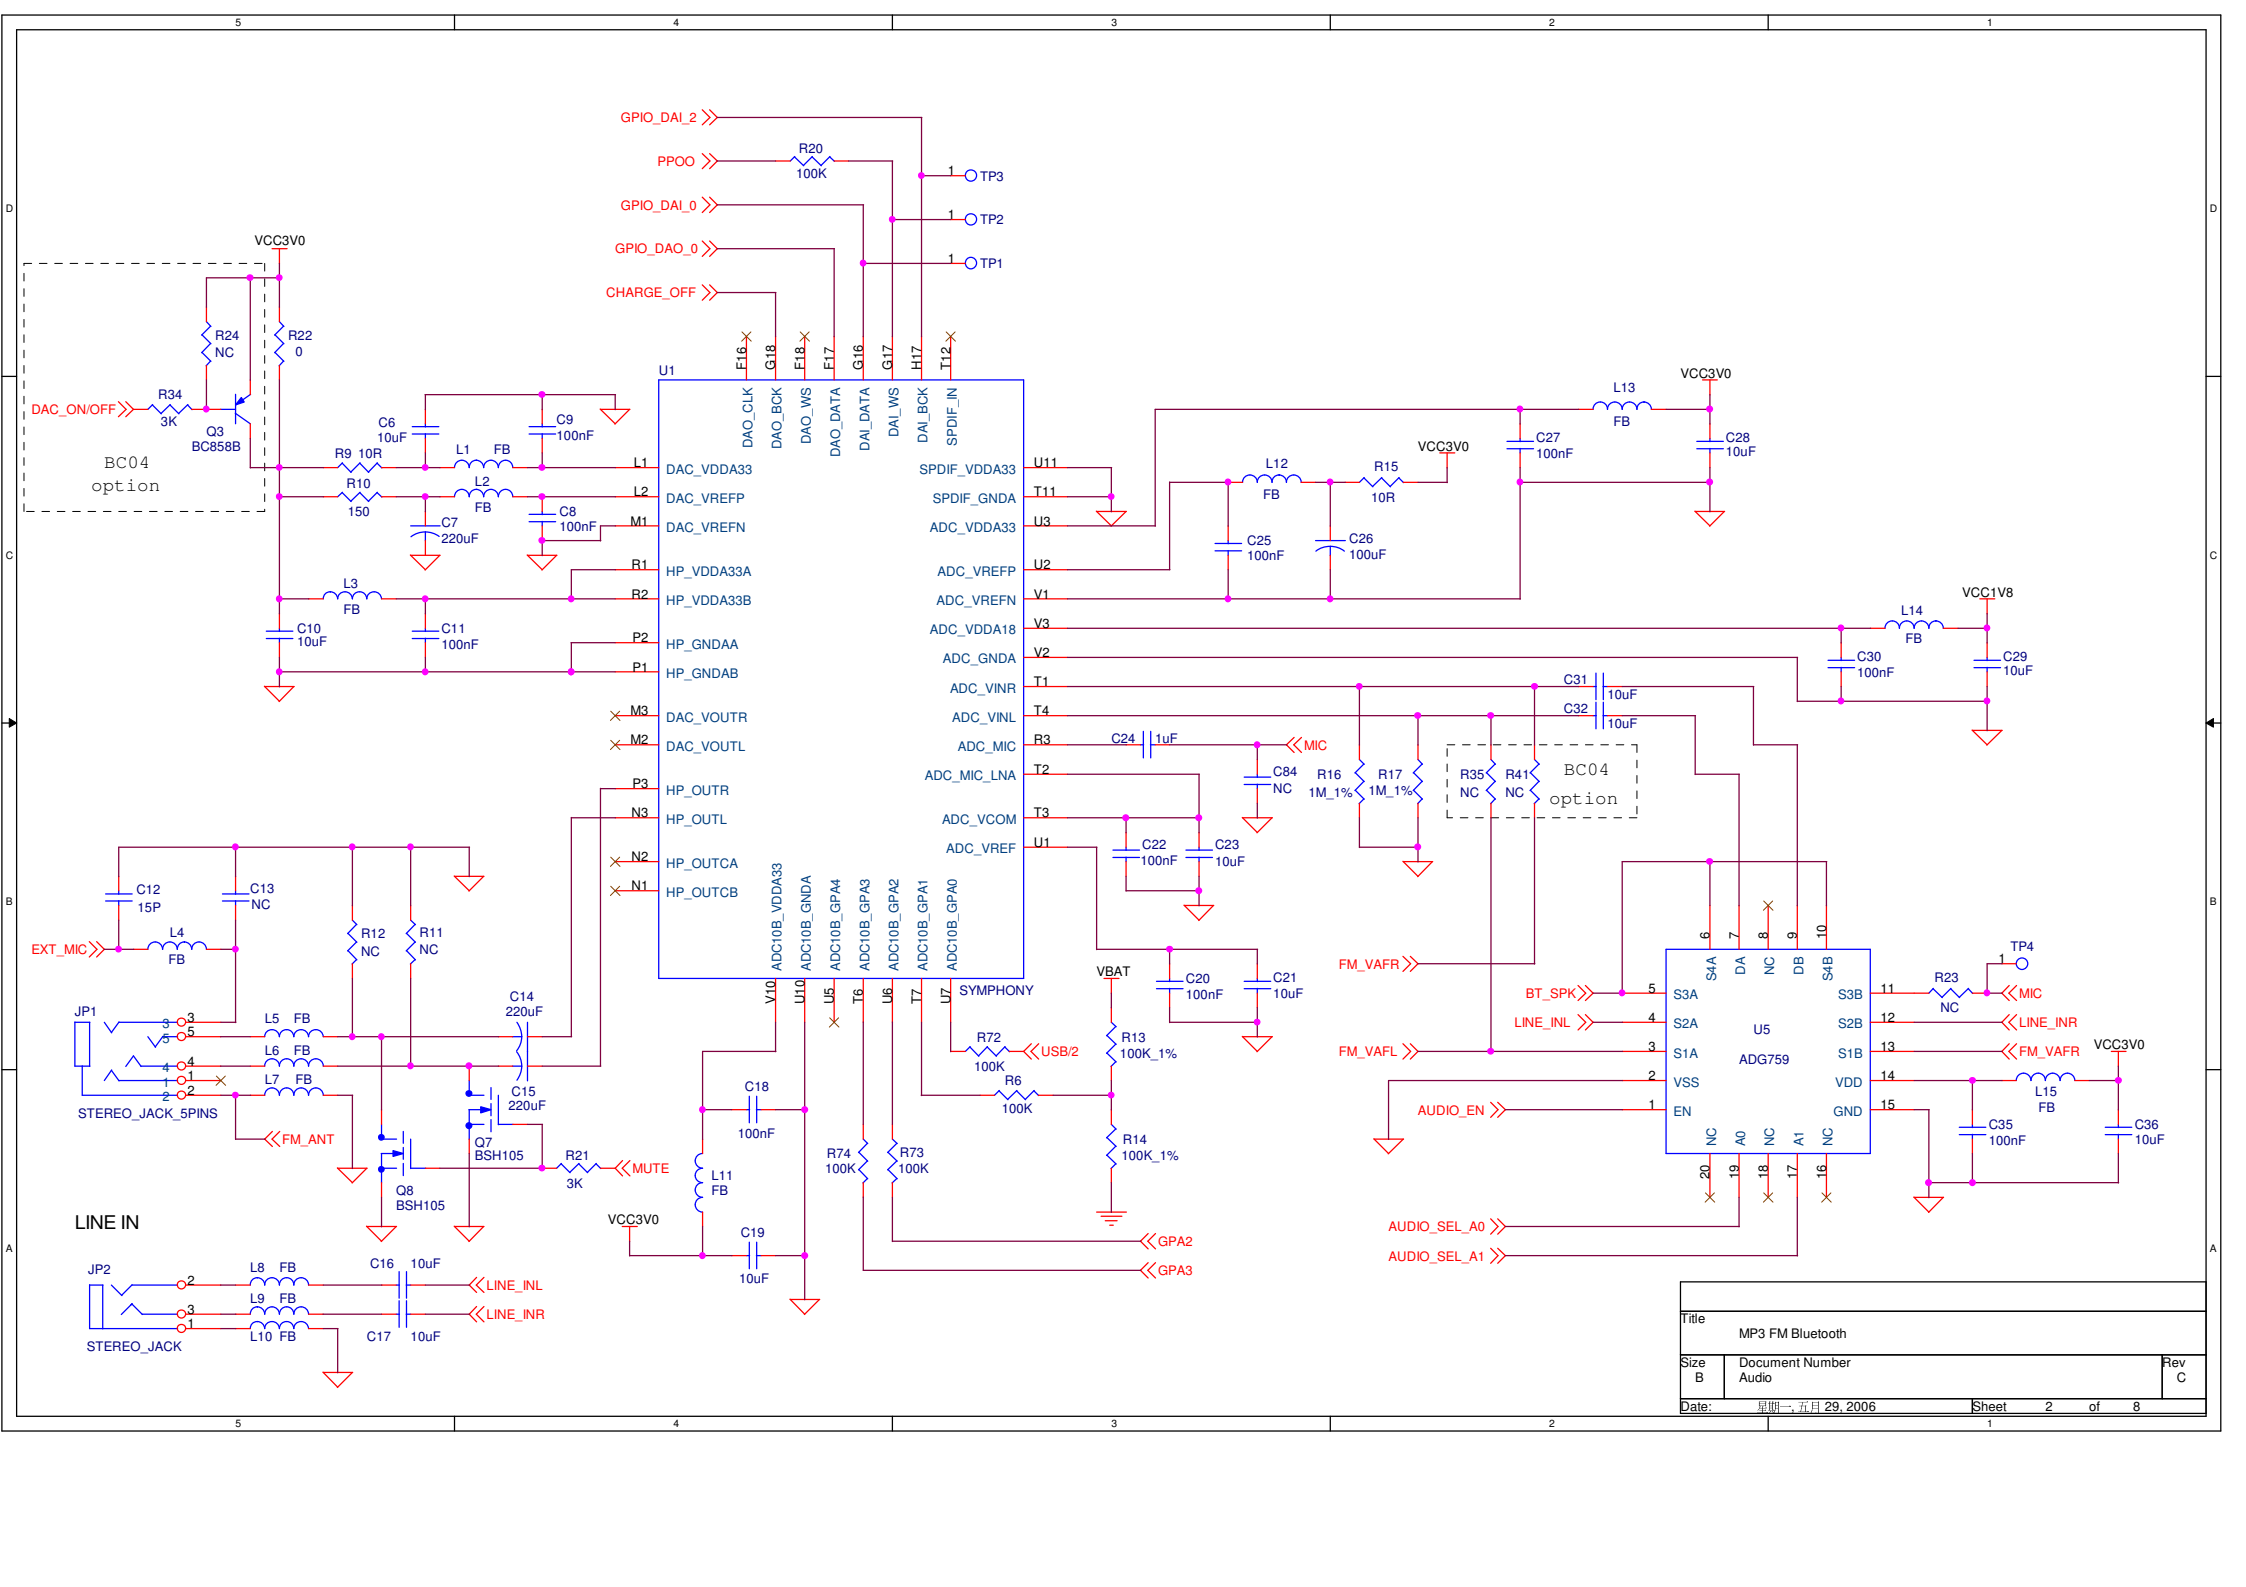

# BCM04

Title		
MP3 FM Bluetooth		
Size	Document Number	Rev
B	BCM04	C
Date:	星期一, 五月 29, 2006	Sheet 1 of 4

0.01uF / MAX8877  
 NC/XCS622  
 470pF / TC1014

Title		
MP3 FM Bluetooth		
Size	Document Number	Rev
B	BT Module	C
Date:	星期一, 五月 29, 2006	Sheet 2 of 4

CONNECTOR

Title		
MP3 FM Bluetooth		
Size	Document Number	Rev
B	LCD	C
Date:	星期一, 五月 29, 2006	Sheet 3 of 4

- LEFT 1 <====> 5
- RIGHT 6 <====> 5
- UP 4 <====> 5
- DOWN 3 <====> 5
- OK 2 <====> 5

Title		
MP3 FM Bluetooth		
Size B	Document Number	Rev C
SWITCH CONTROL		
Date:	星期一, 五月 29, 2006	Sheet 4 of 4