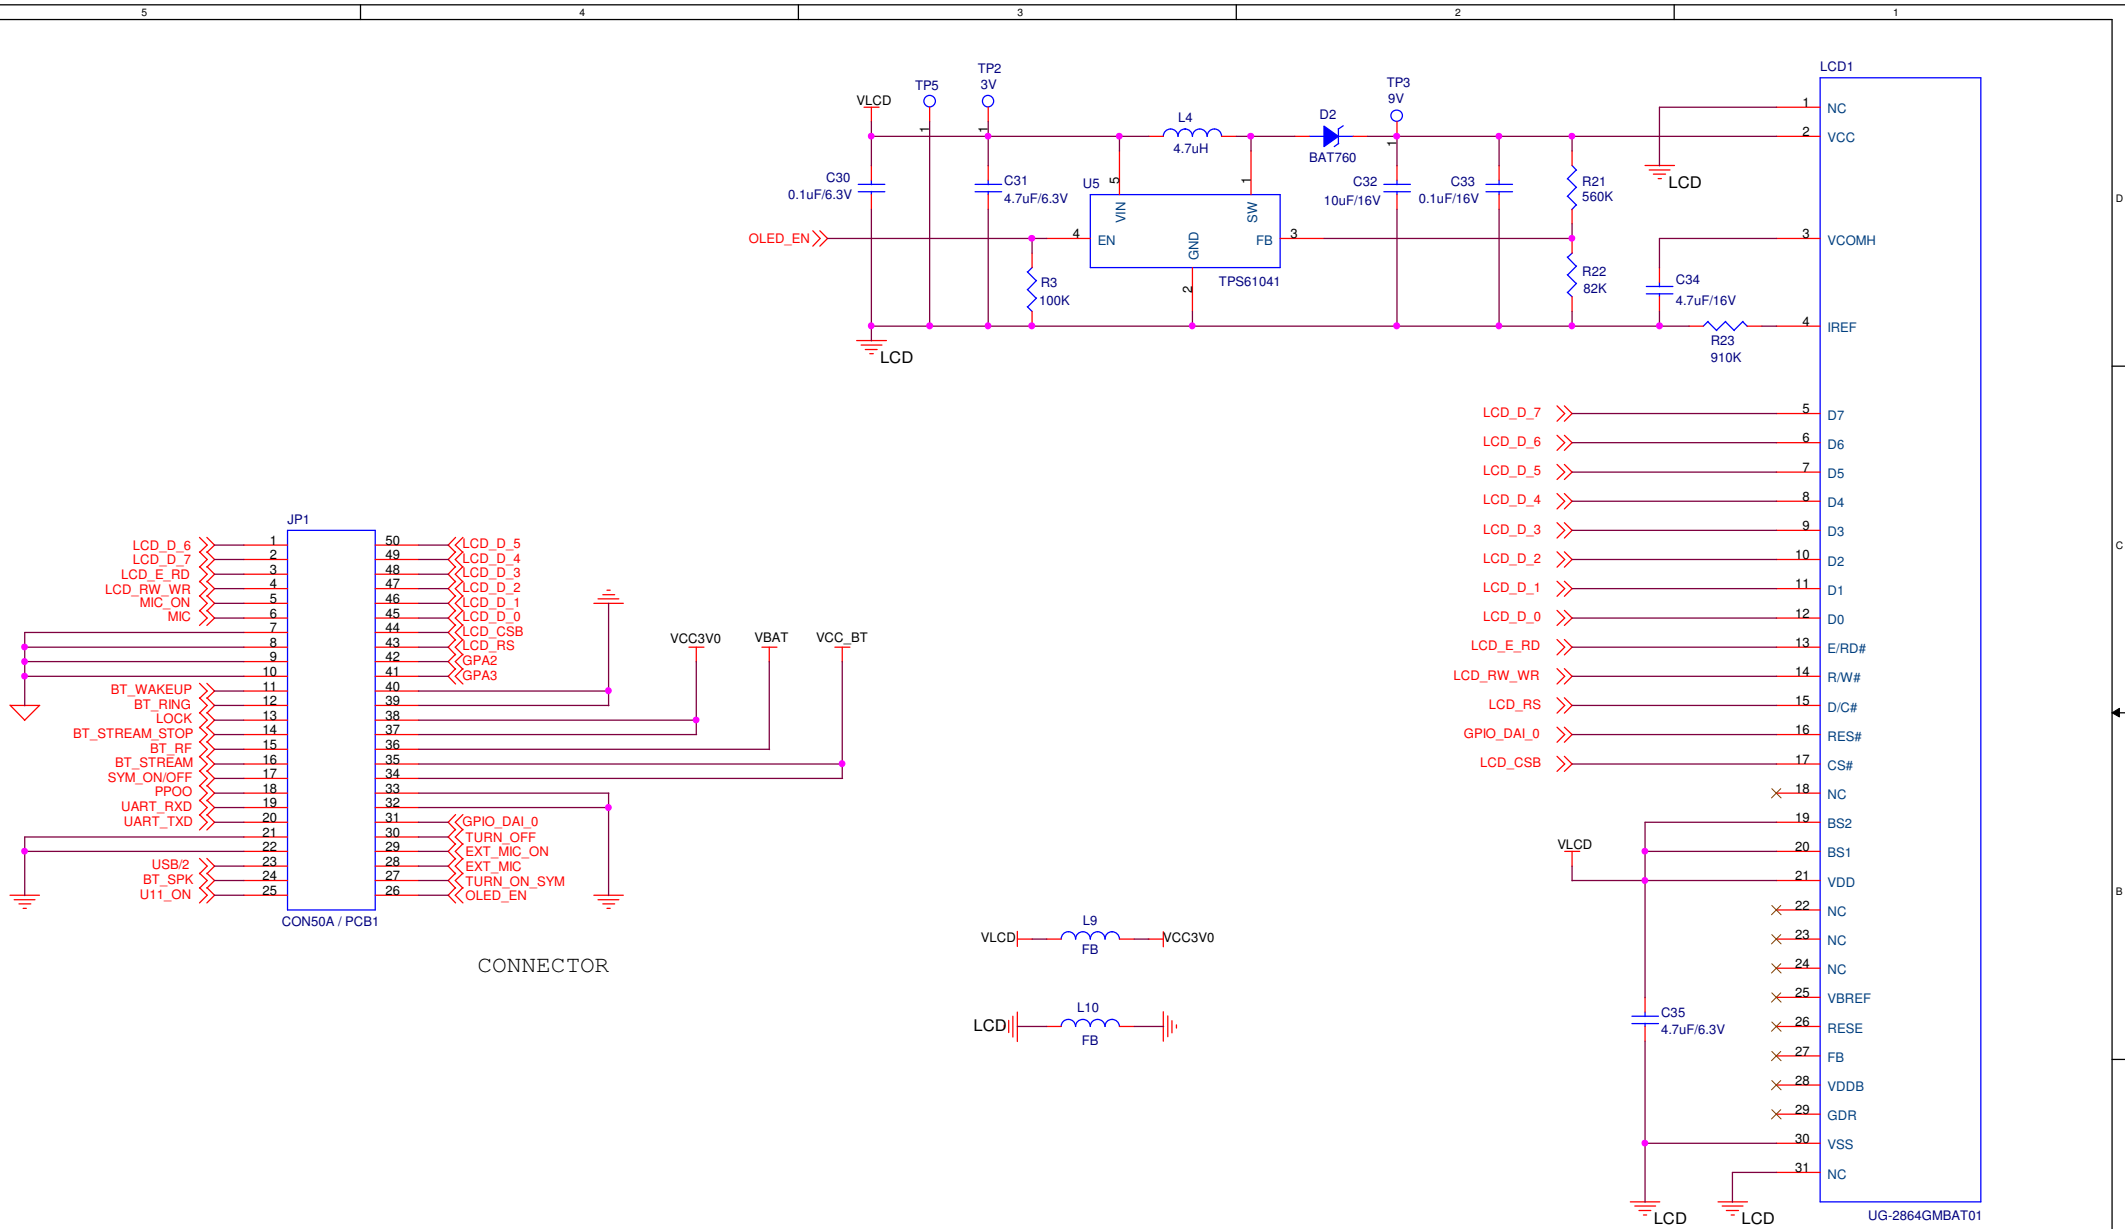

# BCM04

Title		
MP3 FM Bluetooth		
Size	Document Number	Rev
B	BCM04	C
Date:	星期一, 五月 29, 2006	Sheet 1 of 4

0.01uF / MAX8877  
 NC/XCS622  
 470pF / TC1014

Title		
MP3 FM Bluetooth		
Size	Document Number	Rev
B	BT Module	C
Date:	星期一, 五月 29, 2006	Sheet 2 of 4

CONNECTOR

Title		
MP3 FM Bluetooth		
Size	Document Number	Rev
B	LCD	C
Date:	星期一, 五月 29, 2006	Sheet 3 of 4

- LEFT 1 <====> 5
- RIGHT 6 <====> 5
- UP 4 <====> 5
- DOWN 3 <====> 5
- OK 2 <====> 5

Title		
MP3 FM Bluetooth		
Size B	Document Number	Rev C
SWITCH CONTROL		
Date:	星期一, 五月 29, 2006	Sheet 4 of 4