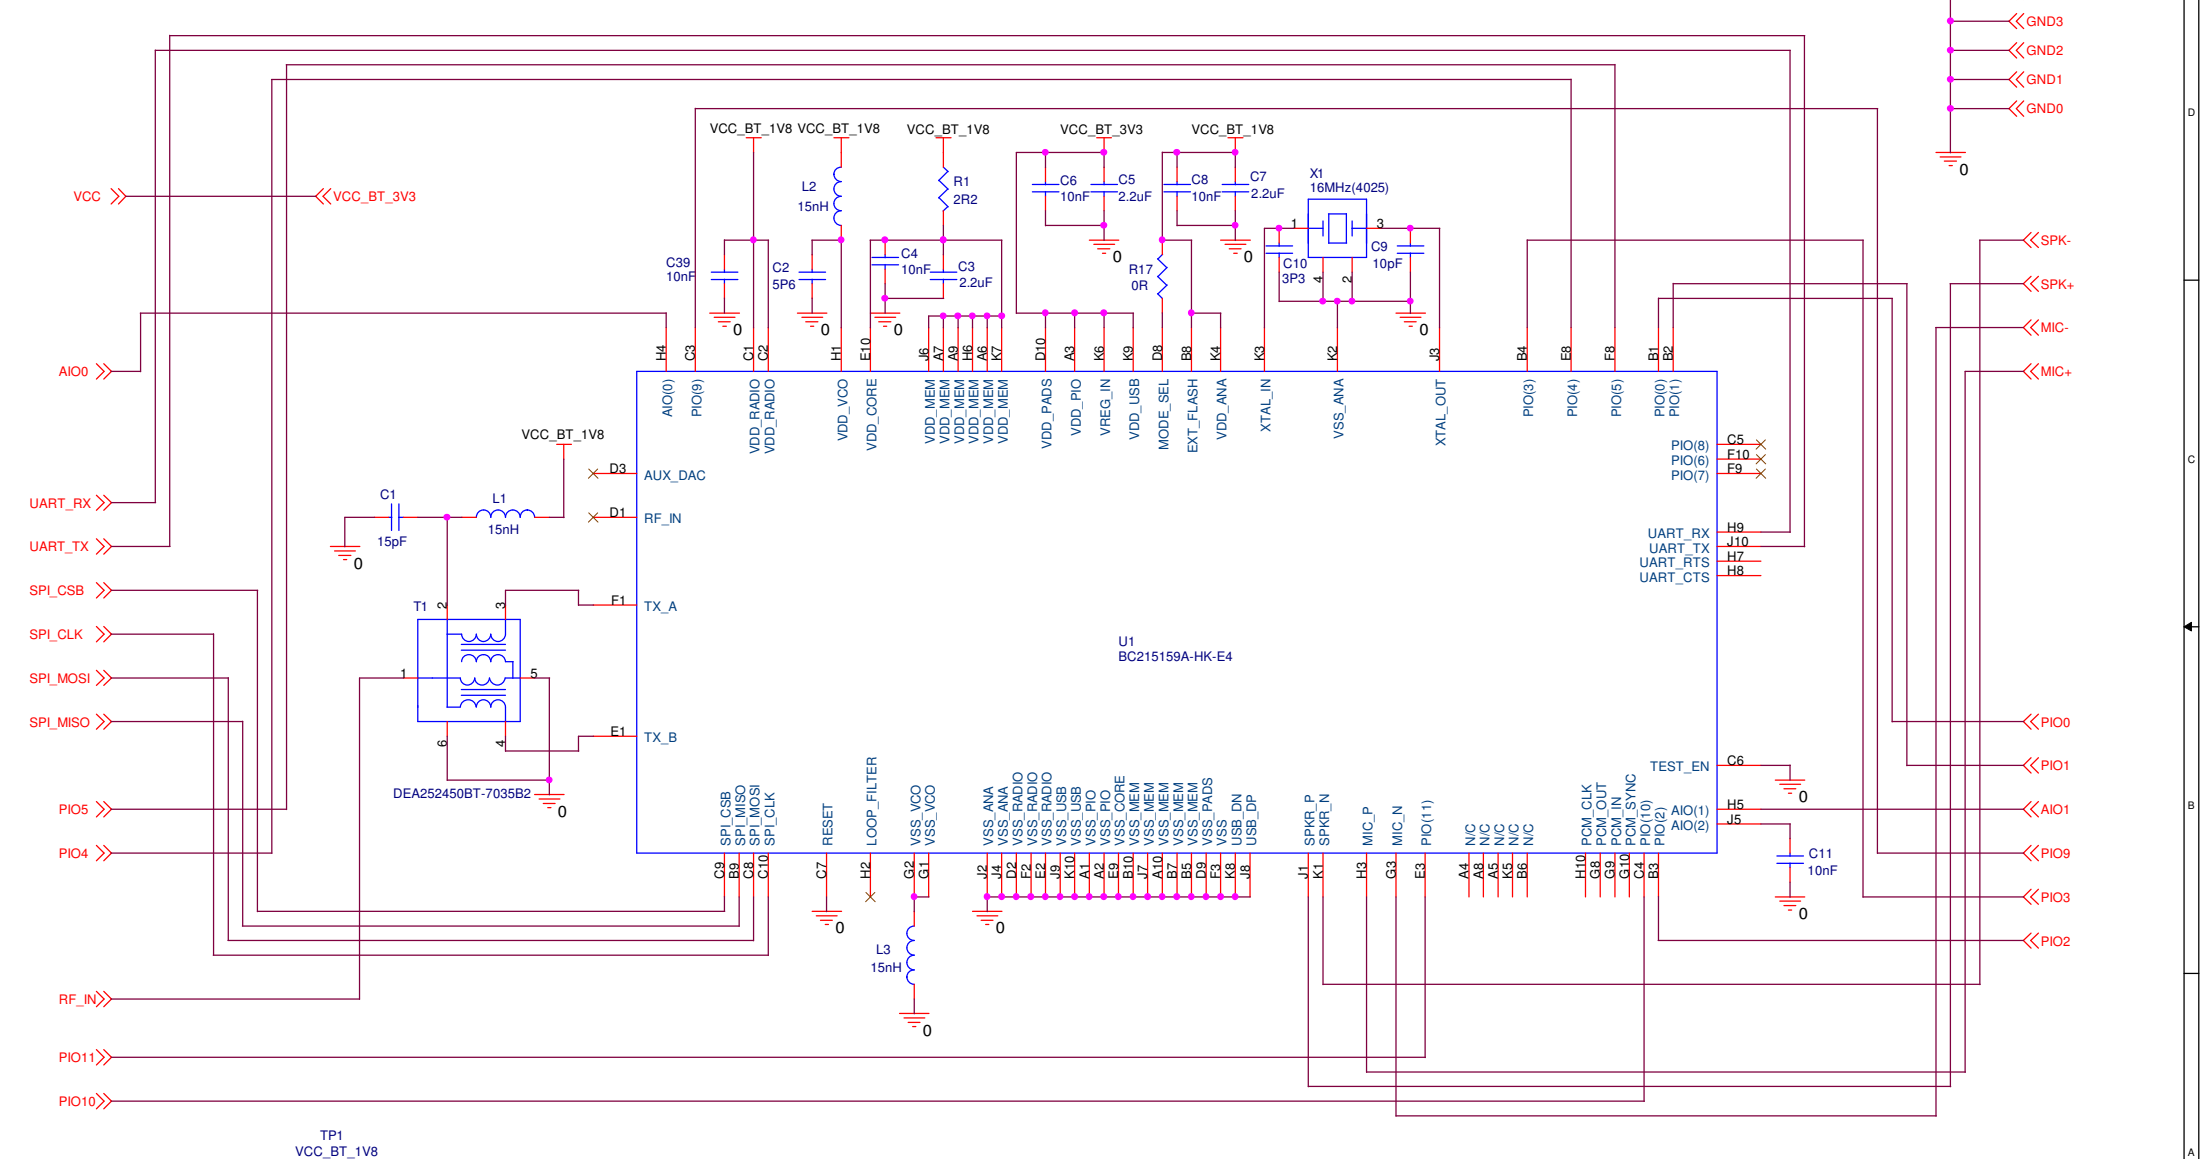

# BCM04

Title		
MP3 FM Bluetooth		
Size	Document Number	Rev
B	BCM04	C
Date:	星期一, 五月 29, 2006	Sheet 1 of 4

0.01uF / MAX8877  
 NC/XCS622  
 470pF / TC1014

Title		
MP3 FM Bluetooth		
Size	Document Number	Rev
B	BT Module	C
Date:	星期一, 五月 29, 2006	Sheet 2 of 4

CONNECTOR

Title		
MP3 FM Bluetooth		
Size	Document Number	Rev
B	LCD	C
Date:	星期一, 五月 29, 2006	Sheet 3 of 4

- LEFT 1 <====> 5
- RIGHT 6 <====> 5
- UP 4 <====> 5
- DOWN 3 <====> 5
- OK 2 <====> 5

Title		
MP3 FM Bluetooth		
Size B	Document Number	Rev C
SWITCH CONTROL		
Date:	星期一, 五月 29, 2006	Sheet 4 of 4