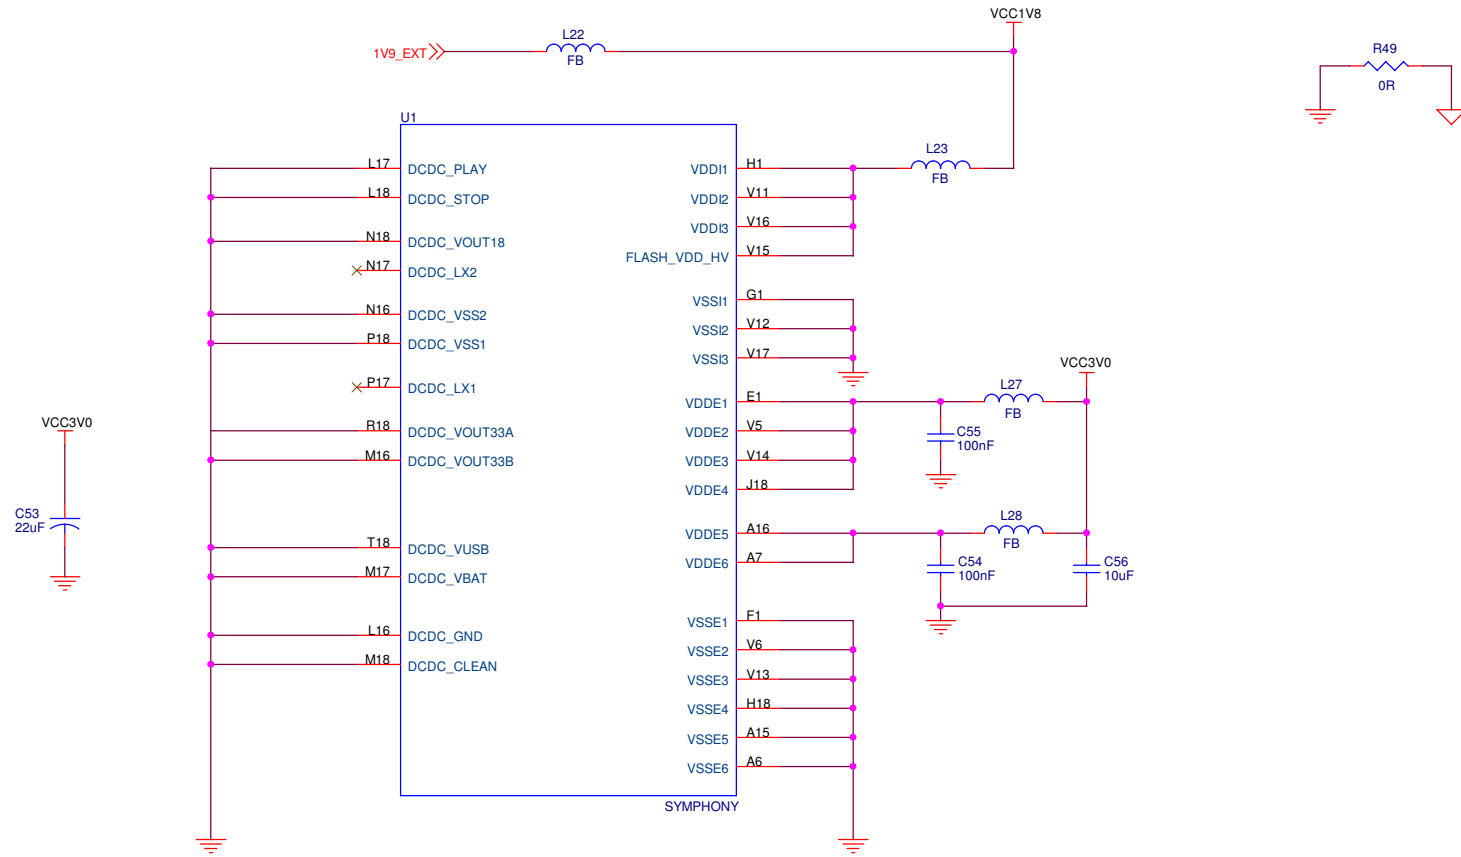

Title			MP3 FM Bluetooth		
Size	B	Document Number	Audio		Rev
Date:	星期一, 五月 29, 2006		Sheet	2	of 8

Title		
MP3 FM Bluetooth		
Size	Document Number	Rev
B	Oscillator	C
Date:	星期一, 五月 29, 2006	Sheet 3 of 8

Title		
MP3 FM Bluetooth		
Size	Document Number	Rev
B	USB	C
Date:	星期一, 五月 29, 2006	Sheet 4 of 8

Title		
MP3 FM Bluetooth		
Size	Document Number	Rev
B	LCD	C
Date:	星期一, 五月 29, 2006	Sheet 5 of 8

Title		
MP3 FM Bluetooth		
Size	Document Number	Rev
B	POWER	C
Date:	星期一, 五月 29, 2006	Sheet 6 of 8

Title		
MP3 FM Bluetooth		
Size	Document Number	Rev
B	FM RADIO	C
Date:	星期一, 五月 29, 2006	Sheet 7 of 8