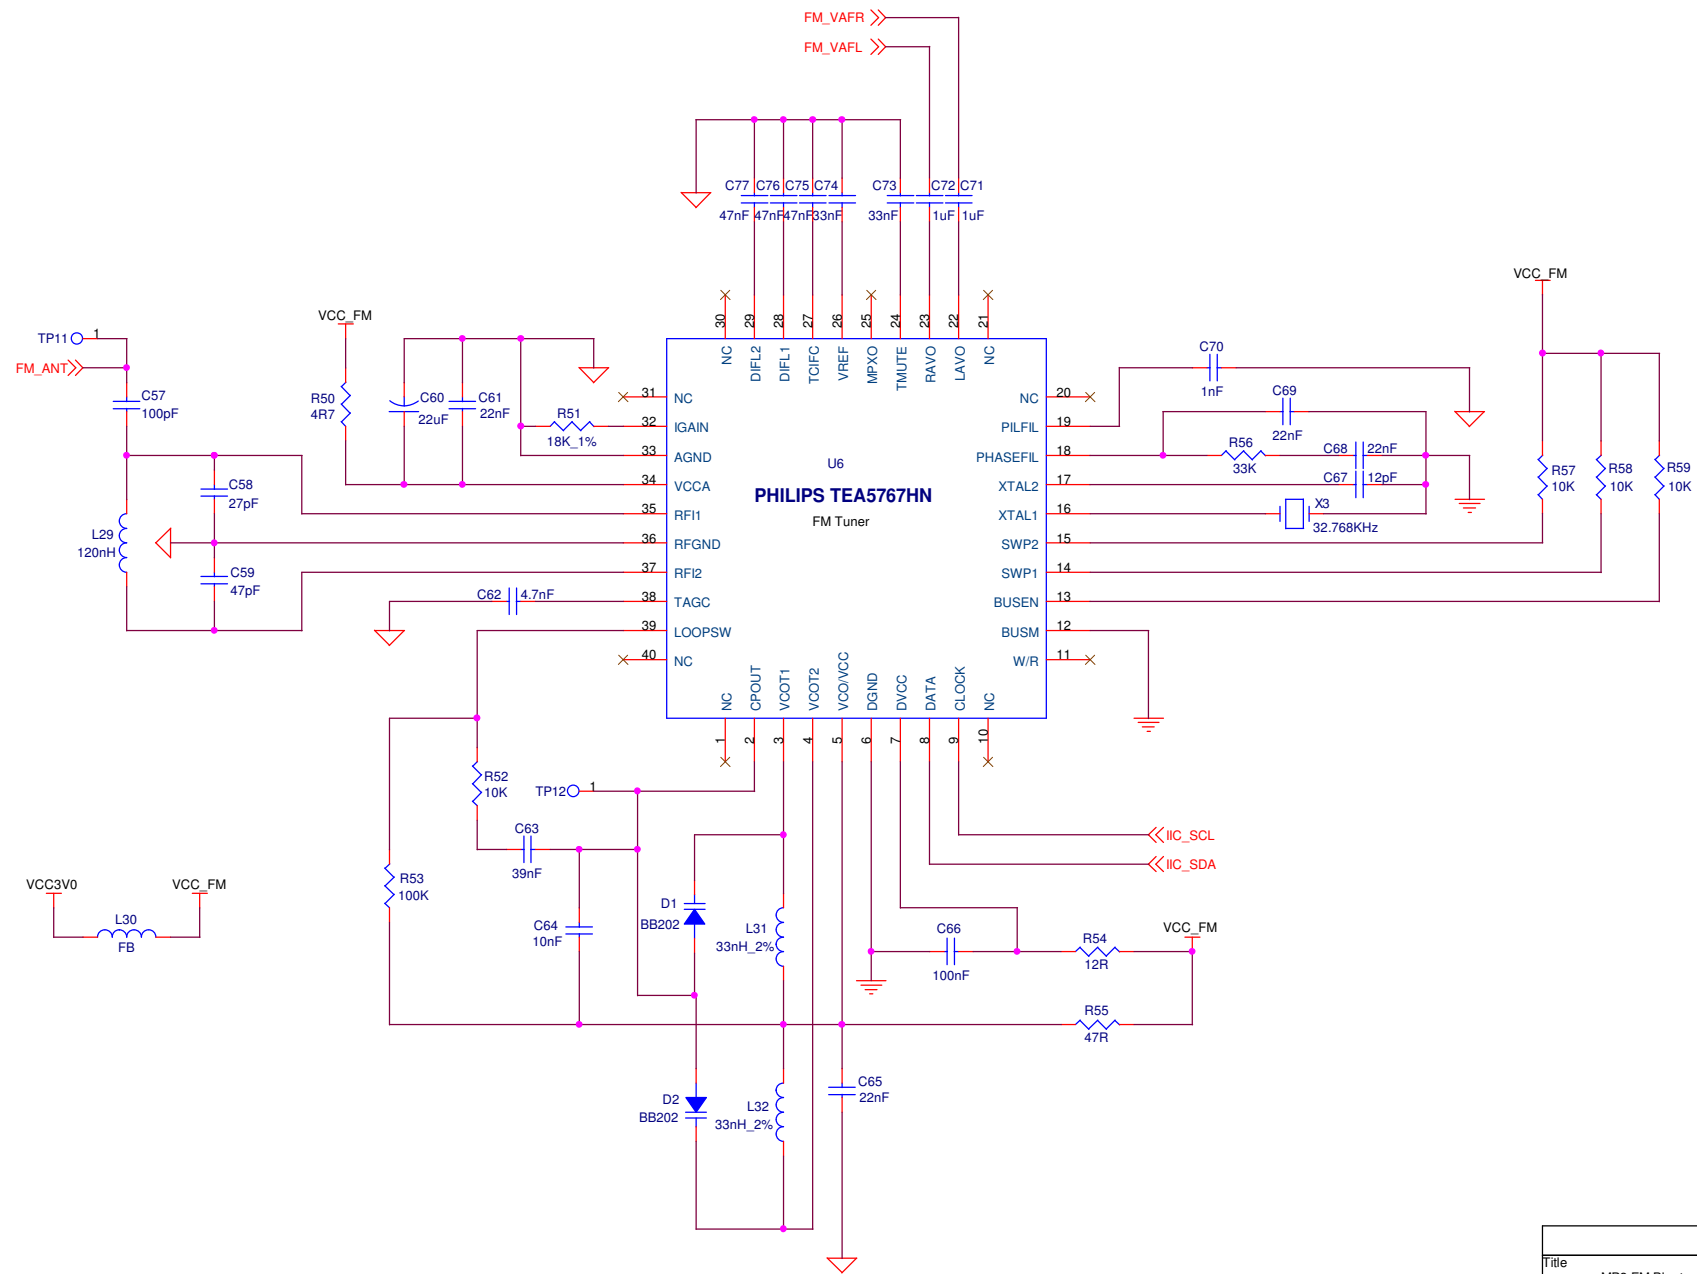

Title		
MP3 FM Bluetooth		
Size	Document Number	Rev
B	LCD	C
Date:	星期一, 五月 29, 2006	Sheet 5 of 8

Title		
MP3 FM Bluetooth		
Size	Document Number	Rev
B	POWER	C
Date:	星期一, 五月 29, 2006	Sheet 6 of 8

Title		
MP3 FM Bluetooth		
Size	Document Number	Rev
B	FM RADIO	C
Date:	星期一, 五月 29, 2006	Sheet 7 of 8