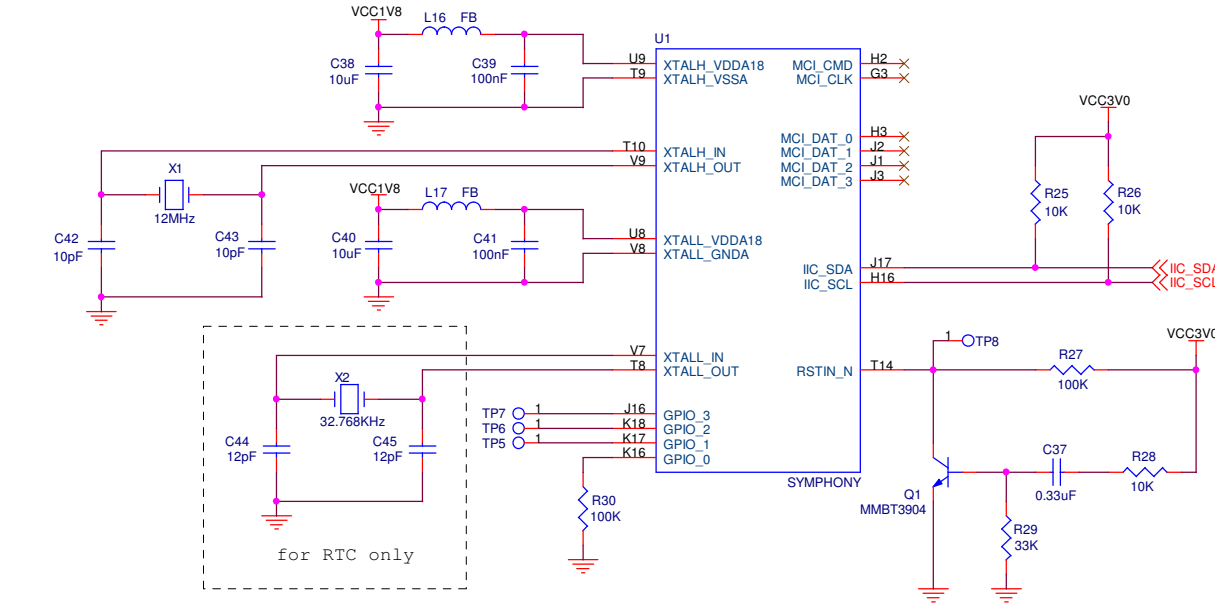

Title		
MP3 FM Bluetooth		
Size	Document Number	Rev
B	Oscillator	C
Date:	星期一, 五月 29, 2006	Sheet 3 of 8