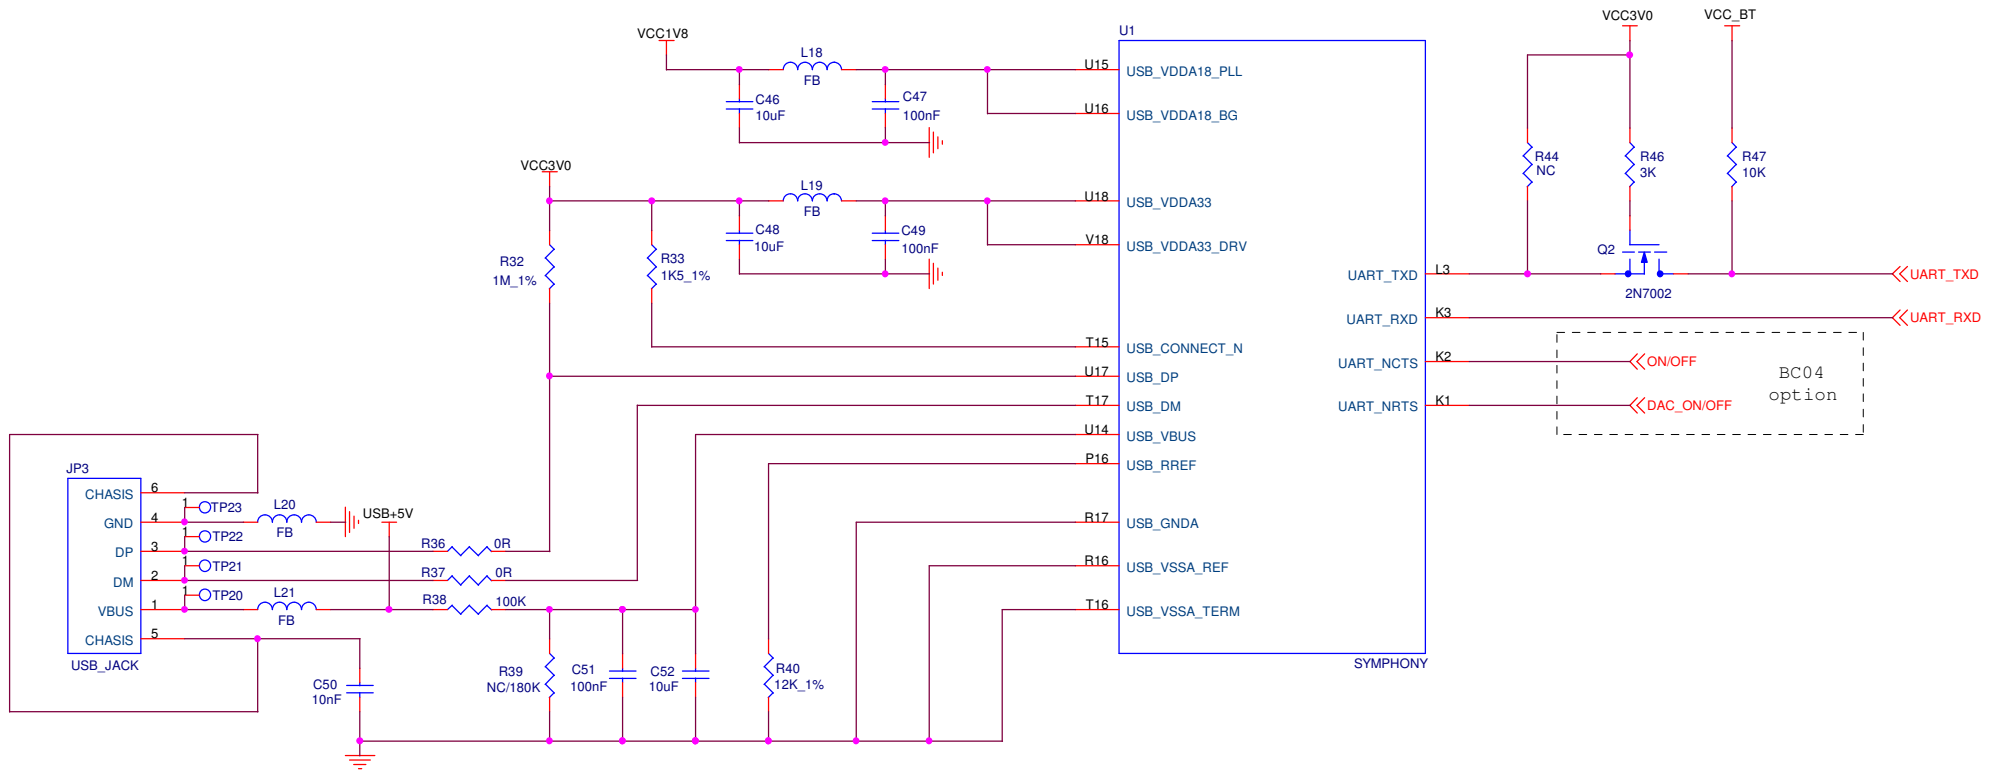

Title		
MP3 FM Bluetooth		
Size	Document Number	Rev
B	USB	C
Date:	星期一, 五月 29, 2006	Sheet 4 of 8