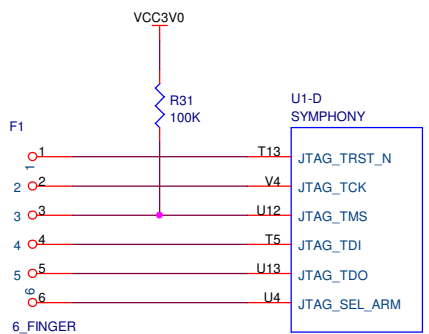

CONNECTOR

Title		
MP3 FM Bluetooth		
Size	Document Number	Rev
B	LCD	C
Date:	星期一, 五月 29, 2006	Sheet 3 of 4

- LEFT 1 <====> 5
- RIGHT 6 <====> 5
- UP 4 <====> 5
- DOWN 3 <====> 5
- OK 2 <====> 5

Title		
MP3 FM Bluetooth		
Size B	Document Number	Rev C
SWITCH CONTROL		
Date:	星期一, 五月 29, 2006	Sheet 4 of 4

Title			MP3 FM Bluetooth		
Size	B	Document Number	Audio		Rev
Date:	星期一, 五月 29, 2006		Sheet	2	of 8

Title		
MP3 FM Bluetooth		
Size	Document Number	Rev
B	Oscillator	C
Date:	星期一, 五月 29, 2006	Sheet 3 of 8

Title		
MP3 FM Bluetooth		
Size	Document Number	Rev
B	USB	C
Date:	星期一, 五月 29, 2006	Sheet 4 of 8