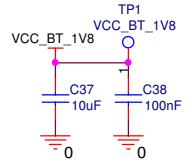

# BCM04

Title		
MP3 FM Bluetooth		
Size	Document Number	Rev
B	BCM04	C
Date:	星期一, 五月 29, 2006	Sheet 1 of 4

0.01uF / MAX8877  
 NC/XCS622  
 470pF / TC1014

Title		
MP3 FM Bluetooth		
Size	Document Number	Rev
B	BT Module	C
Date:	星期一, 五月 29, 2006	Sheet 2 of 4

CONNECTOR

Title		
MP3 FM Bluetooth		
Size	Document Number	Rev
B	LCD	C
Date:	星期一, 五月 29, 2006	Sheet 3 of 4

- LEFT 1 <====> 5
- RIGHT 6 <====> 5
- UP 4 <====> 5
- DOWN 3 <====> 5
- OK 2 <====> 5

Title		
MP3 FM Bluetooth		
Size B	Document Number	Rev C
SWITCH CONTROL		
Date:	星期一, 五月 29, 2006	Sheet 4 of 4