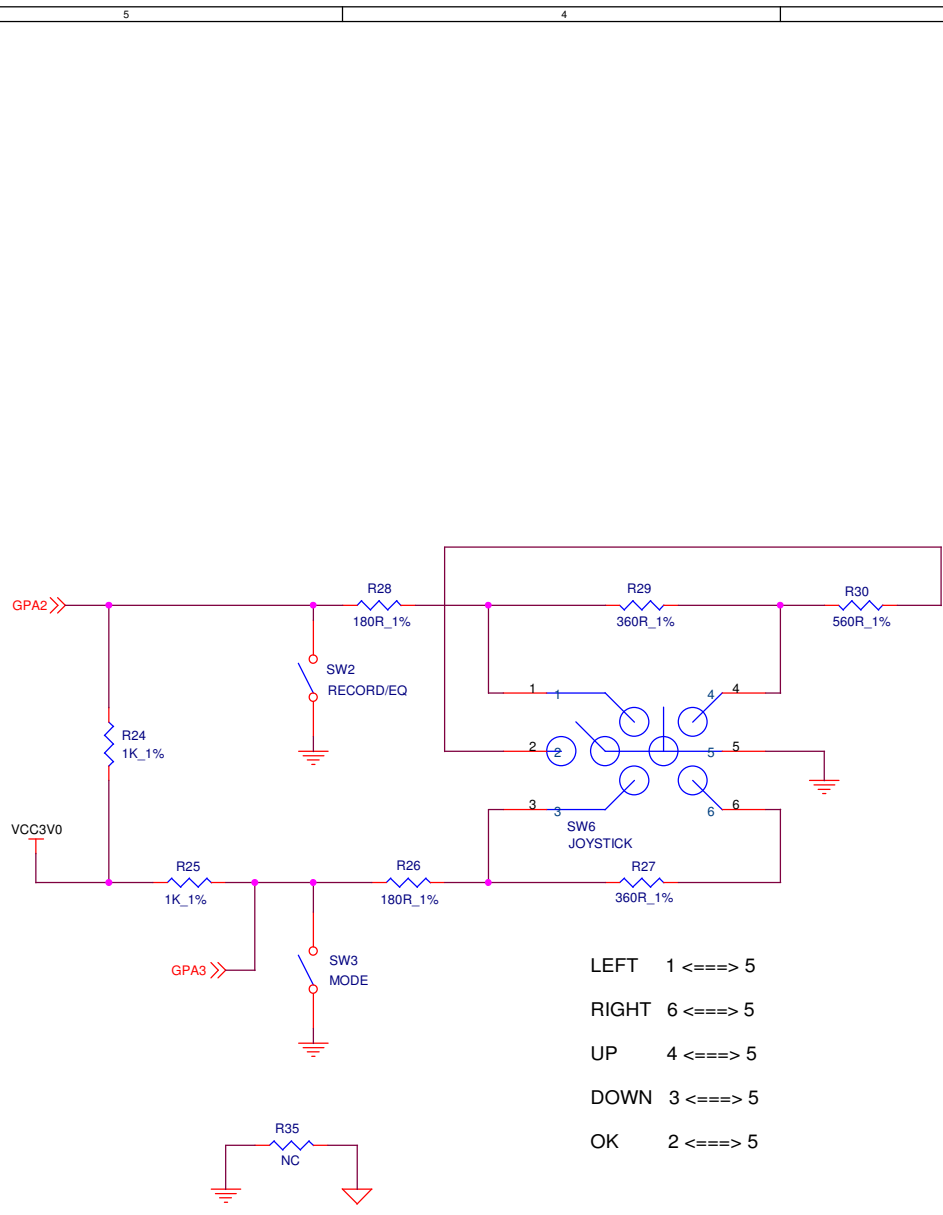

# BCM04

Title		
MP3 FM Bluetooth		
Size	Document Number	Rev
B	BCM04	C
Date:	星期一, 五月 29, 2006	Sheet 1 of 4

0.01uF / MAX8877  
 NC/XCS622  
 470pF / TC1014

Title		
MP3 FM Bluetooth		
Size	Document Number	Rev
B	BT Module	C
Date:	星期一, 五月 29, 2006	Sheet 2 of 4

CONNECTOR

Title		
MP3 FM Bluetooth		
Size	Document Number	Rev
B	LCD	C
Date:	星期一, 五月 29, 2006	Sheet 3 of 4

- LEFT 1 <====> 5
- RIGHT 6 <====> 5
- UP 4 <====> 5
- DOWN 3 <====> 5
- OK 2 <====> 5

Title		
MP3 FM Bluetooth		
Size B	Document Number	Rev C
SWITCH CONTROL		
Date:	星期一, 五月 29, 2006	Sheet 4 of 4