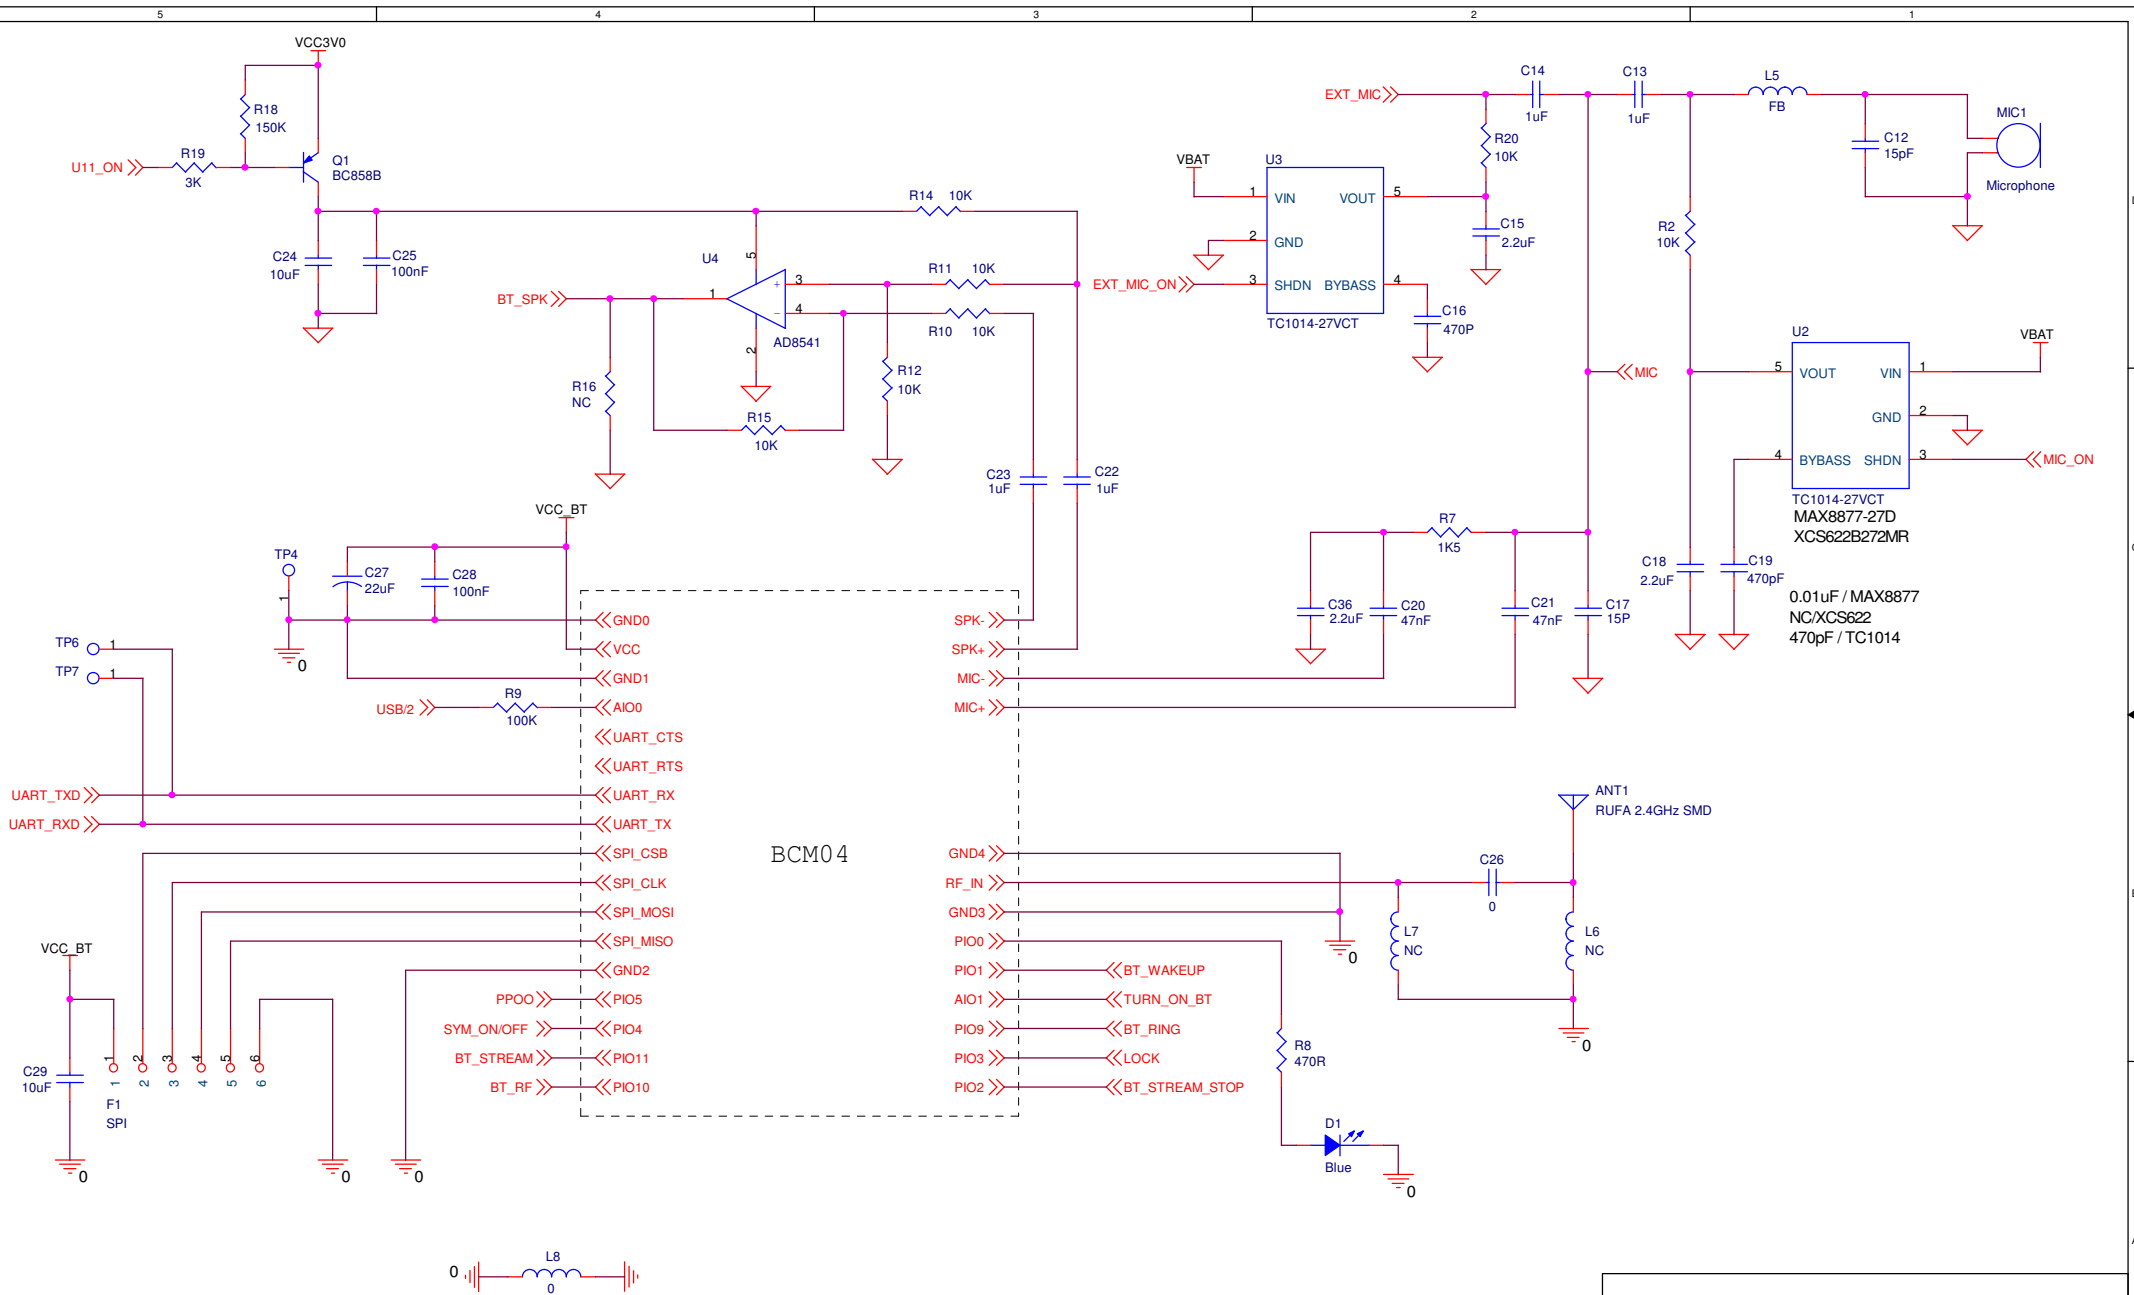

# BCM04

Title		
MP3 FM Bluetooth		
Size	Document Number	Rev
B	BCM04	C
Date:	星期一, 五月 29, 2006	Sheet 1 of 4

0.01uF / MAX8877  
 NC/XCS622  
 470pF / TC1014

Title		
MP3 FM Bluetooth		
Size	Document Number	Rev
B	BT Module	C
Date:	星期一, 五月 29, 2006	Sheet 2 of 4

CONNECTOR

Title		
MP3 FM Bluetooth		
Size	Document Number	Rev
B	LCD	C
Date:	星期一, 五月 29, 2006	Sheet 3 of 4

- LEFT 1 <====> 5
- RIGHT 6 <====> 5
- UP 4 <====> 5
- DOWN 3 <====> 5
- OK 2 <====> 5

Title		
MP3 FM Bluetooth		
Size B	Document Number	Rev C
SWITCH CONTROL		
Date:	星期一, 五月 29, 2006	Sheet 4 of 4