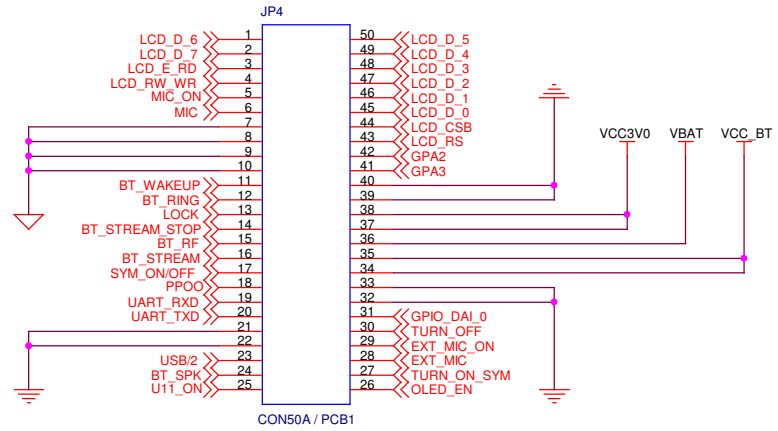

Title			MP3 FM Bluetooth		
Size	B	Document Number	Audio		Rev
Date:	星期一, 五月 29, 2006		Sheet	2	of 8

Title		
MP3 FM Bluetooth		
Size	Document Number	Rev
B	Oscillator	C
Date:	星期一, 五月 29, 2006	Sheet 3 of 8

Title		
MP3 FM Bluetooth		
Size	Document Number	Rev
B	USB	C
Date:	星期一, 五月 29, 2006	Sheet 4 of 8