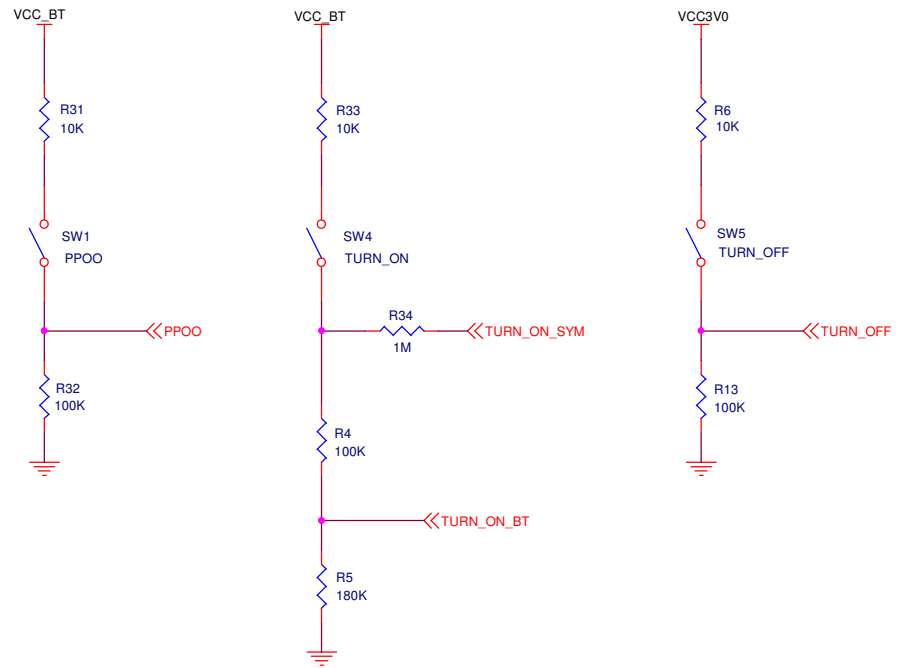

# BCM04

Title		
MP3 FM Bluetooth		
Size	Document Number	Rev
B	BCM04	C
Date:	星期一, 五月 29, 2006	Sheet 1 of 4

0.01uF / MAX8877  
 NC/XCS622  
 470pF / TC1014

Title		
MP3 FM Bluetooth		
Size	Document Number	Rev
B	BT Module	C
Date:	星期一, 五月 29, 2006	Sheet 2 of 4

CONNECTOR

Title		
MP3 FM Bluetooth		
Size	Document Number	Rev
B	LCD	C
Date:	星期一, 五月 29, 2006	Sheet 3 of 4

- LEFT 1 <====> 5
- RIGHT 6 <====> 5
- UP 4 <====> 5
- DOWN 3 <====> 5
- OK 2 <====> 5

Title		
MP3 FM Bluetooth		
Size B	Document Number	Rev C
SWITCH CONTROL		
Date:	星期一, 五月 29, 2006	Sheet 4 of 4