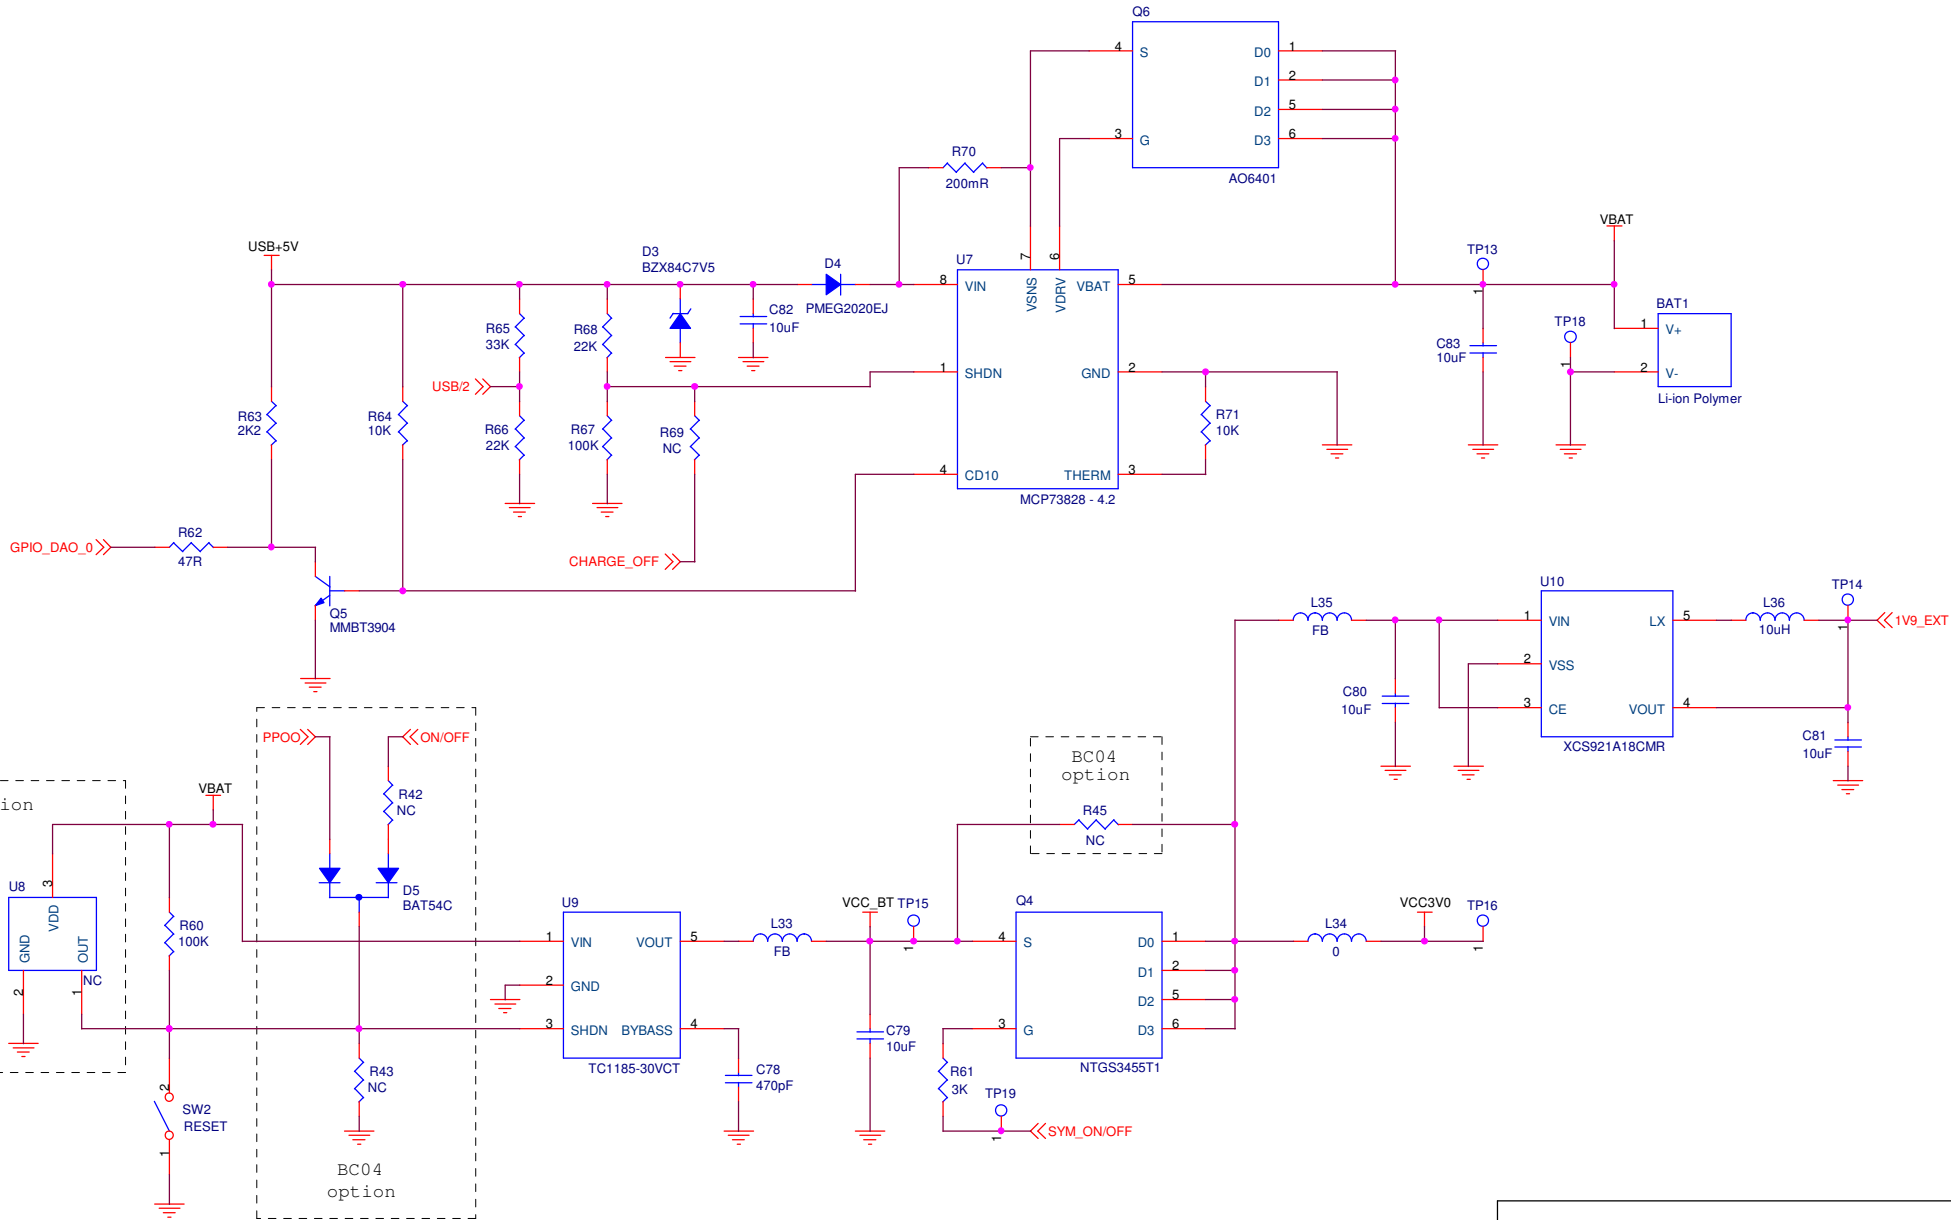

Title		
MP3 FM Bluetooth		
Size	Document Number	Rev
B	LCD	C
Date:	星期一, 五月 29, 2006	Sheet 5 of 8

Title		
MP3 FM Bluetooth		
Size	Document Number	Rev
B	POWER	C
Date:	星期一, 五月 29, 2006	Sheet 6 of 8

Title		
MP3 FM Bluetooth		
Size	Document Number	Rev
B	FM RADIO	C
Date:	星期一, 五月 29, 2006	Sheet 7 of 8