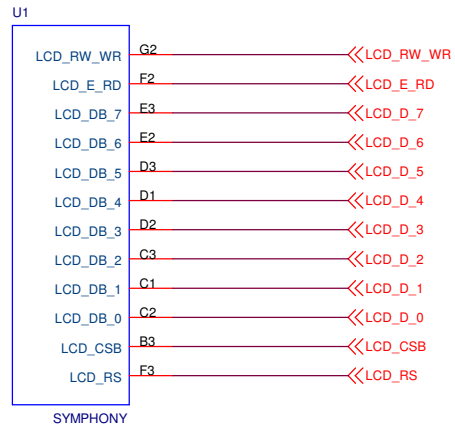

CONNECTOR

Title		
MP3 FM Bluetooth		
Size	Document Number	Rev
B	LCD	C
Date:	星期一, 五月 29, 2006	Sheet 3 of 4

- LEFT 1 <====> 5
- RIGHT 6 <====> 5
- UP 4 <====> 5
- DOWN 3 <====> 5
- OK 2 <====> 5

Title		
MP3 FM Bluetooth		
Size B	Document Number	Rev C
SWITCH CONTROL		
Date:	星期一, 五月 29, 2006	Sheet 4 of 4

Title			MP3 FM Bluetooth		
Size	B	Document Number	Audio		Rev
Date:	星期一, 五月 29, 2006		Sheet	2	of 8

Title		
MP3 FM Bluetooth		
Size	Document Number	Rev
B	Oscillator	C
Date:	星期一, 五月 29, 2006	Sheet 3 of 8

Title		
MP3 FM Bluetooth		
Size	Document Number	Rev
B	USB	C
Date:	星期一, 五月 29, 2006	Sheet 4 of 8

Title		
MP3 FM Bluetooth		
Size	Document Number	Rev
B	LCD	C
Date:	星期一, 五月 29, 2006	Sheet 5 of 8

Title		
MP3 FM Bluetooth		
Size	Document Number	Rev
B	POWER	C
Date:	星期一, 五月 29, 2006	Sheet 6 of 8

Title		
MP3 FM Bluetooth		
Size	Document Number	Rev
B	FM RADIO	C
Date:	星期一, 五月 29, 2006	Sheet 7 of 8