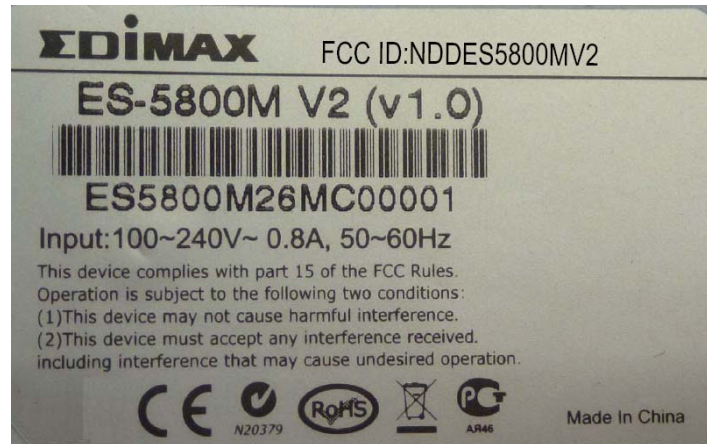

EXHIBIT A - FCC ID LABELING AND LOCATION

FCC ID Label

FCC ID Label Location

The label shown shall be permanently affixed at a conspicuous location on the device and be readily visible to the user at the time purchase (Labeling requirements per 2.925)