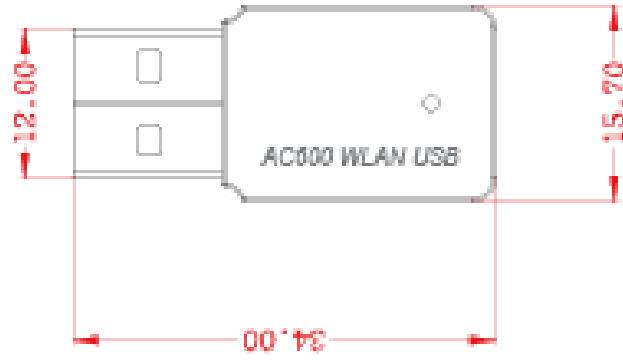

## Label Location

EW-7811UTC  
SIZE:20X10mm

**ΣDİMAX** Model NO: **EW-7811UTC**

FCC ID:NDD9578111305 (See Caution in the Manual)

**FC** **CE** **!**