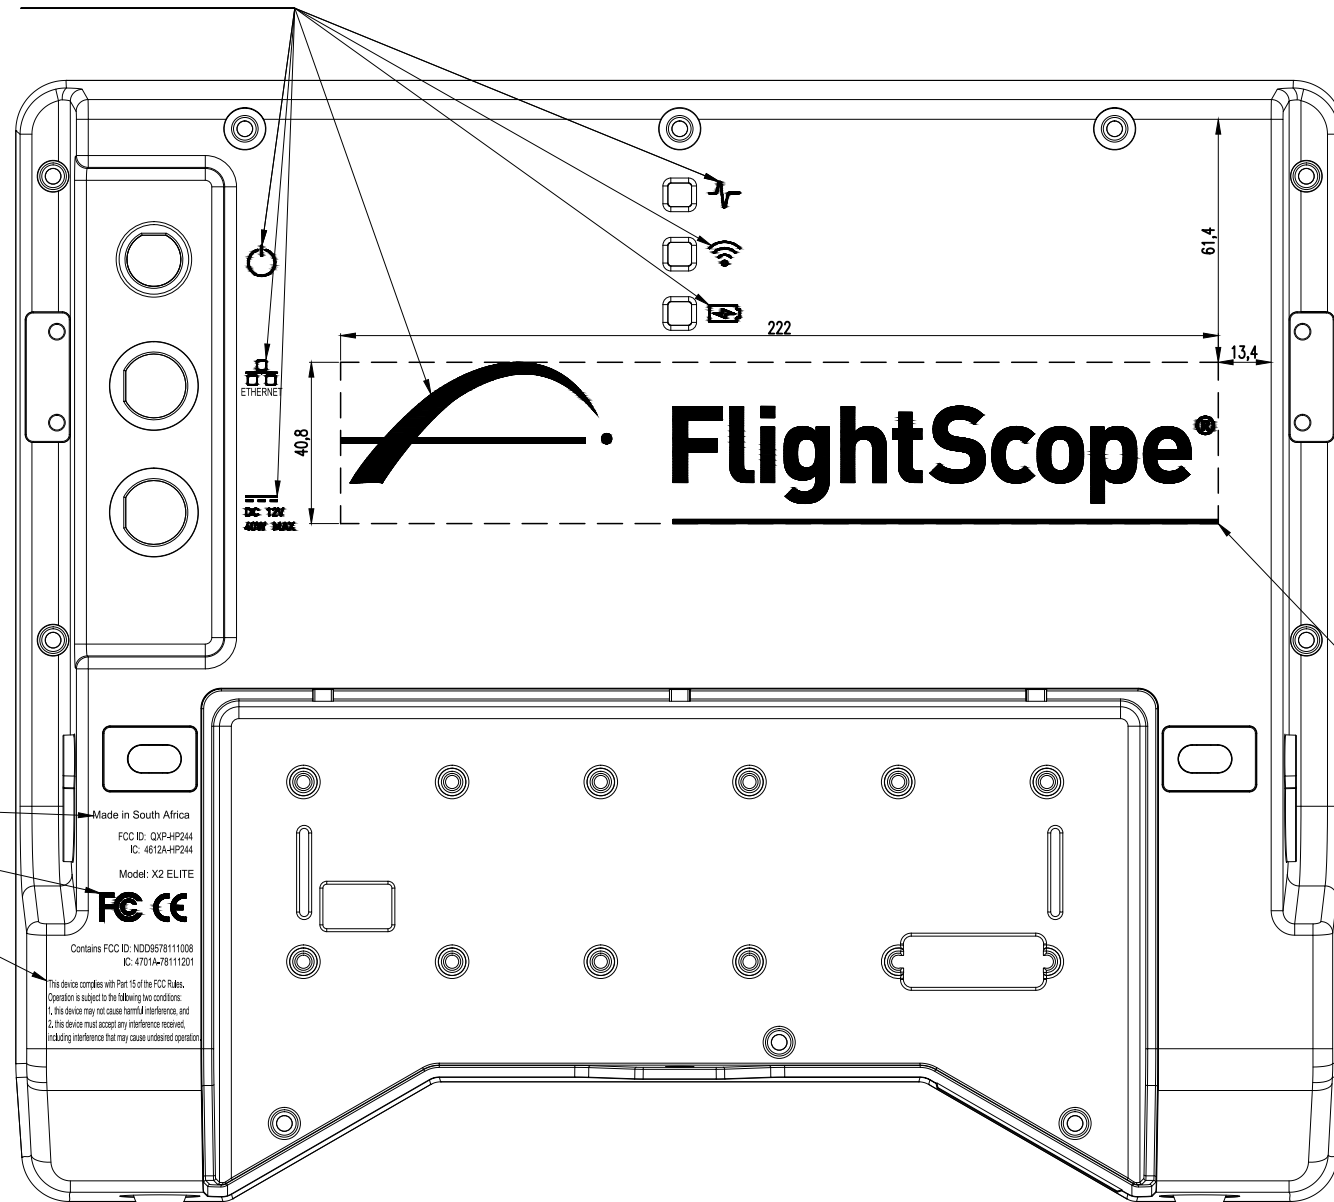

DEVICE, 'FLIGHTSCOPE' & 'X2 ELITE'
PANTONE COOL GREY 5
RGB 176/172/170

LINE
FS GOLF BLUE
RGB 59/219/184
CMYK 17/44/28/0

DEVICE, 'FLIGHTSCOPE' & 'X2 ELITE'
PANTONE COOL GREY 5
RGB 176/172/170

FS GOLF BLUE
RGB 59/219/184
CMYK: 17/44/28/0

PANTONE COOL GREY 5
RGB 176/172/170

REV	DATE	REVISION DETAIL	DRWN	CH'CK'D	ENG.	APPR.	ASSOCIATED DOCUMENTS, TOOLS, JGS, ETC.	FIRST ANGLE PROJ.	TITLE
ISS4	11/09/15	FCC UPDATE	HB	TJ	HB	TJ	*****	UNLESS OTHERWISE STATED: TOLERANCES: Holes: 0.1mm SURFACE: 3.2µm ANGLES: 0.4° DRAFTS: 0.2° BENDS: 0.2°	FS X2 ELITE BACK PRINTING DETAIL
ISS3	23/03/15	ETHERNET UPDATE	HB	TJ	HB	TJ	*****	SCALE 1:2	 CONFIDENTIAL: All rights reserved. Communications or reproduction without written approval from EDH SA (Pty.) Ltd. forbidden.
B	13/01/15	FCC COMPLIANCE	HB	TJ	HB	TJ	*****	SHEET 1/1	
A	18/11/14	OFFICIAL RELEASE	BF	BF	BF	TJ	*****	SHEET SIZE A3	
DRAW. NO.							E70-JZ515-ISS4