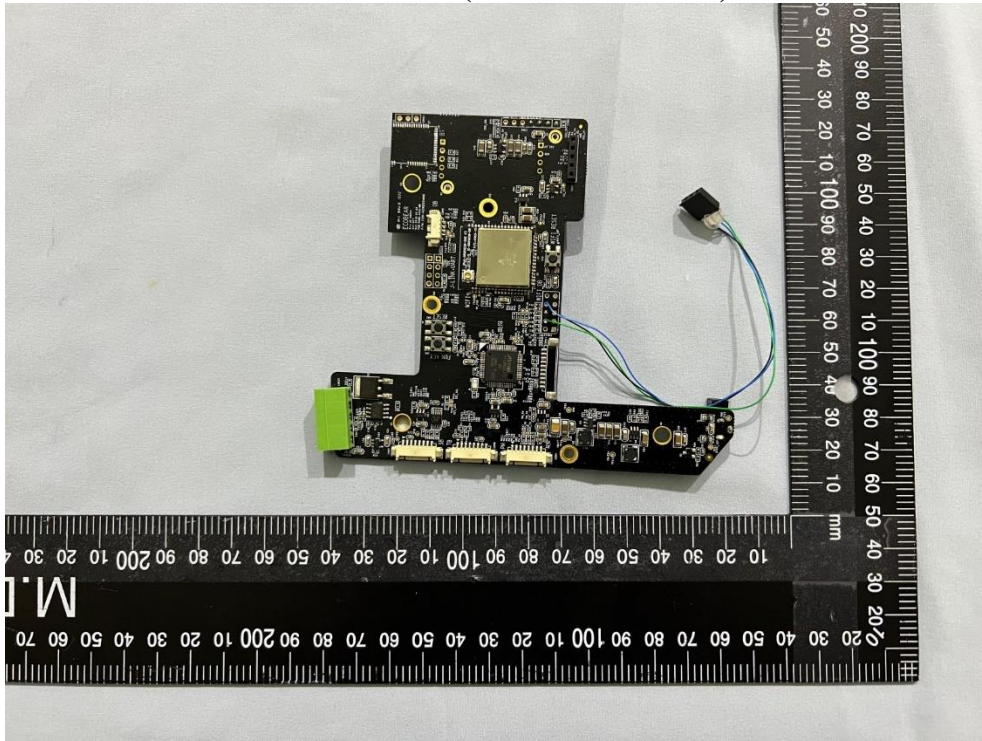

Product Photos

External Photos

Outview: Test Tool (Model: AI-W2004) Pic 1

Outview: Test Tool (Model: AI-W2004) Pic 2

Outview: EW-7711MAN Pic 3

Outview: EW-7711MAN Pic 4

Antenna: AN2450-6703BRS Pic 1

Antenna: AN2450-6703BRS Pic 2

Antenna: AN2450-6703BRS Pic 3

Antenna: AN2450-6703BRS Pic 4

Antenna: AN2450-6703BRS Pic 5

Underwriters Laboratories Taiwan Co., Ltd.

Building B and Building E, No. 372-7, Sec. 4, Zhongxing Rd., Zhudong Township, Hsinchu County, Taiwan