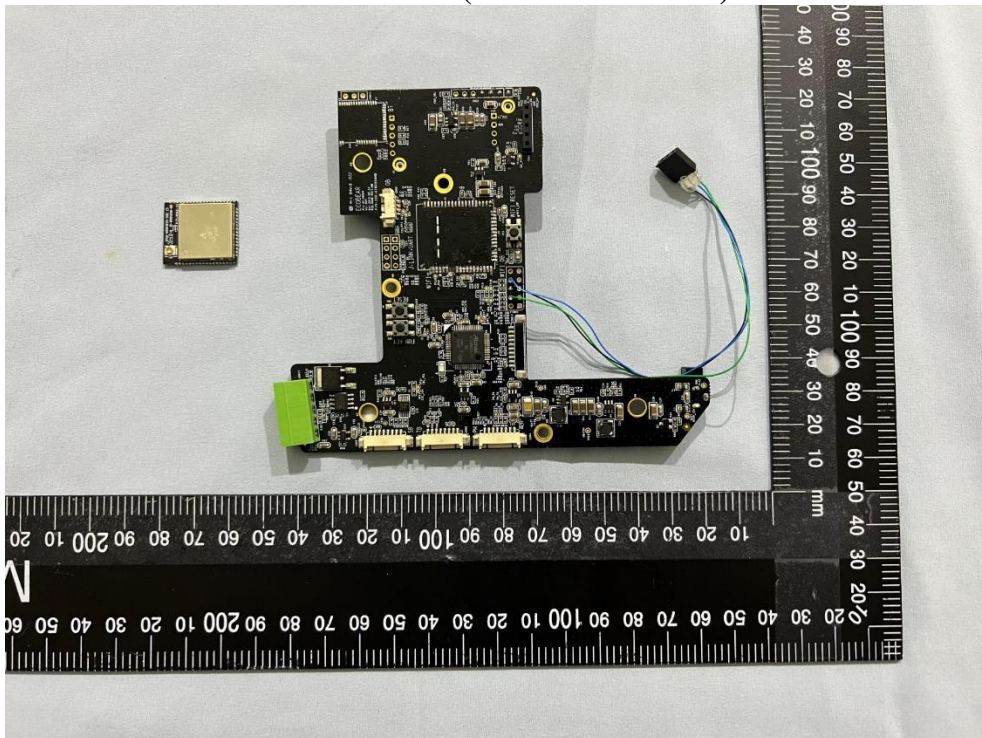

Product Photos

External Photos

Outview: Test Tool (Model: AI-W2004) Pic 1

Outview: Test Tool (Model: AI-W2004) Pic 2

Outview: EW-7711MAN Pic 3

Outview: EW-7711MAN Pic 4

Antenna: AN2450-6703BRS Pic 1

Antenna: AN2450-6703BRS Pic 2

Antenna: AN2450-6703BRS Pic 3

Antenna: AN2450-6703BRS Pic 4

Antenna: AN2450-6703BRS Pic 5

Underwriters Laboratories Taiwan Co., Ltd.

Building B and Building E, No. 372-7, Sec. 4, Zhongxing Rd., Zhudong Township, Hsinchu County, Taiwan