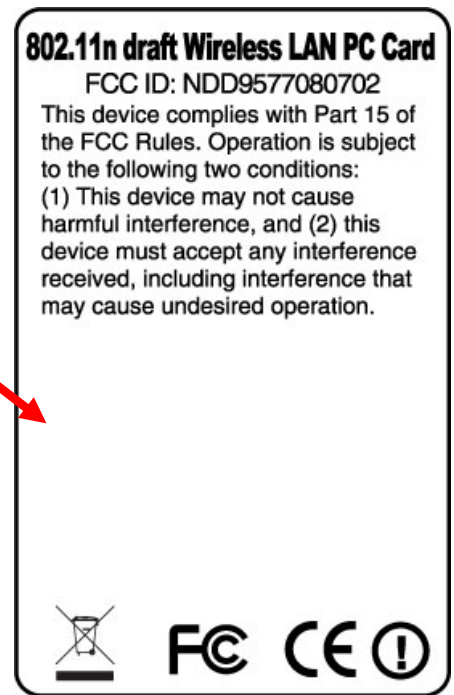

EW-7708Pn / GWA-H08n V1.0

FCC ID LABEL LOCATION

← 39mm →

62mm