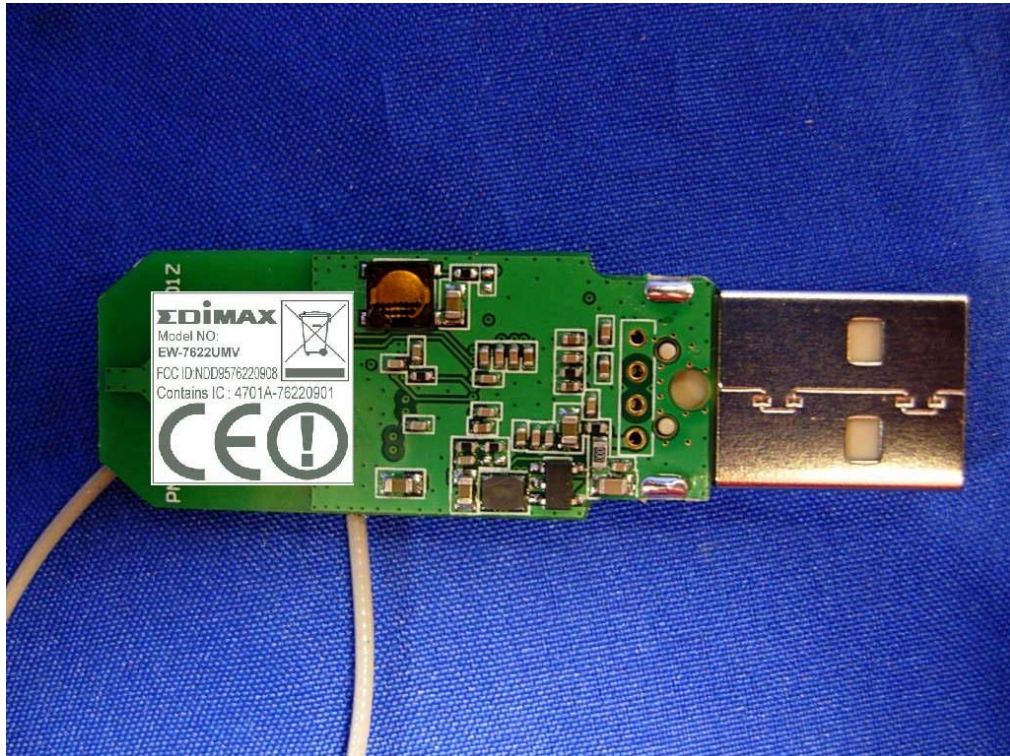

# EDIMAX TECHNOLOGY CO., LTD.

FCC ID.: NDD9576220908

## FCC ID Label

The FCC ID will be placed on the equipment as shown in the photograph below.