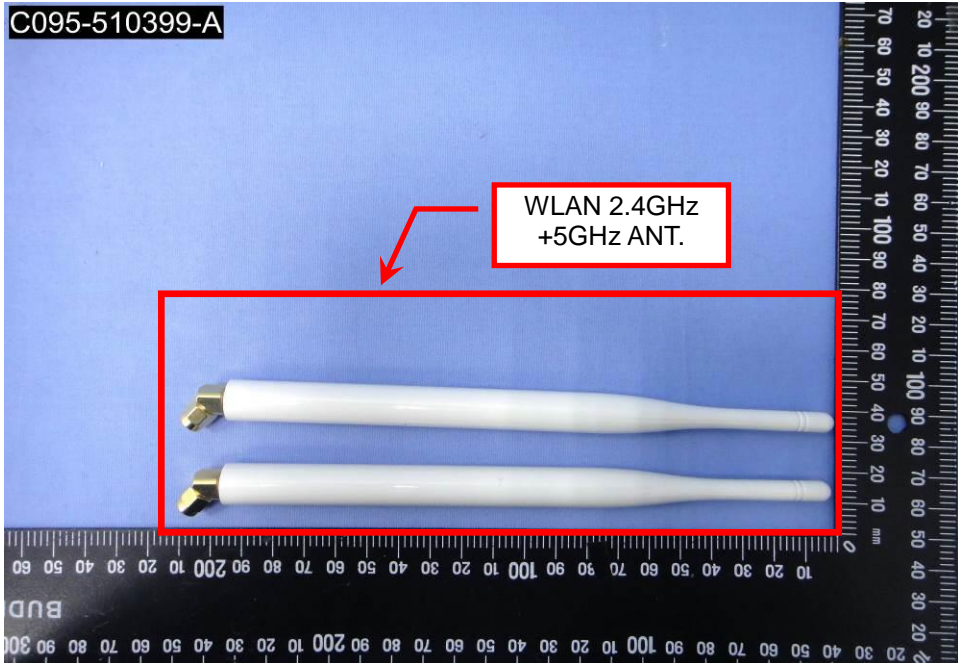

External Photos

Model Number: EW-7429HOB, OAP1300, GAP-429HOB
FCC ID: NDD9574291705

EUT Photo (1)

EUT Photo (2)

EUT Photo (3)

EUT Photo (4)

EUT Photo (5)

EUT Photo (6)

EUT Photo (7)

EUT Photo (8)

EUT Photo (9)

98623PRSX000

EUT Photo (10)

C095-510399-A

WLAN 2.4GHz
+5GHz ANT.

EUT Photo (11)