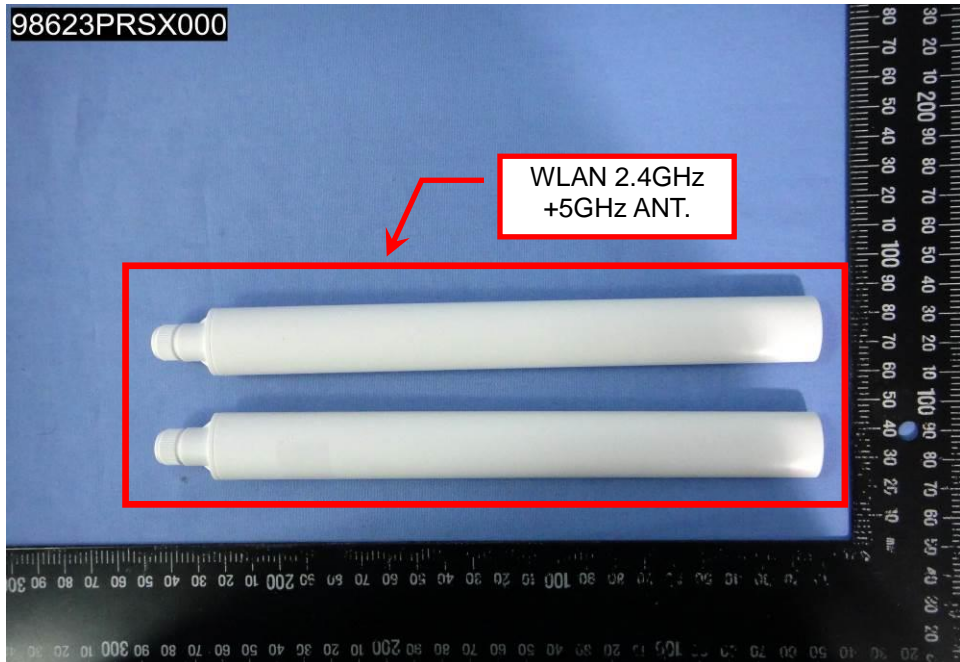

External Photos

Model Number: EW-7429HOB, OAP1300, GAP-429HOB
FCC ID: NDD9574291705

EUT Photo (1)

EUT Photo (2)

EUT Photo (3)

EUT Photo (4)

EUT Photo (5)

EUT Photo (6)

EUT Photo (7)

EUT Photo (8)

EUT Photo (9)

98623PRSX000

EUT Photo (10)

C095-510399-A

WLAN 2.4GHz
+5GHz ANT.

EUT Photo (11)