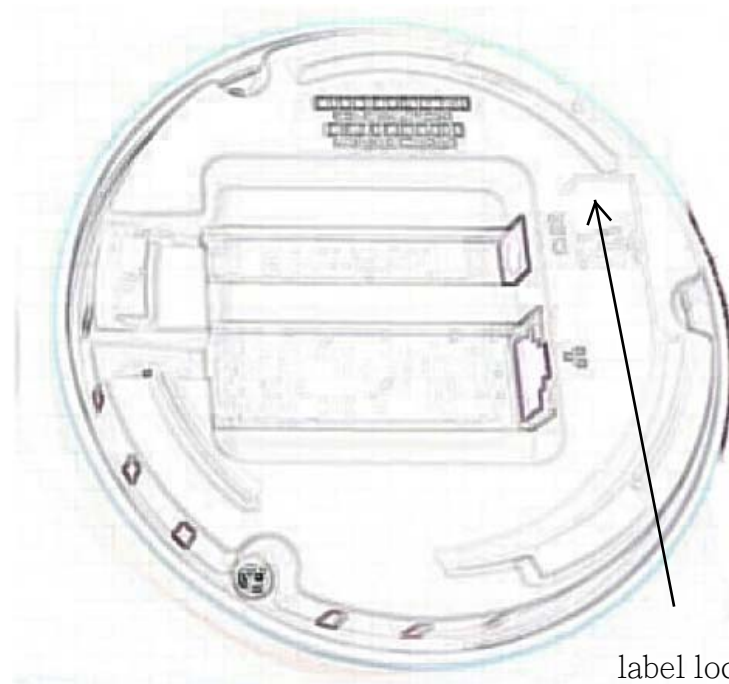

EW-7428HCN
29*10mm

label location