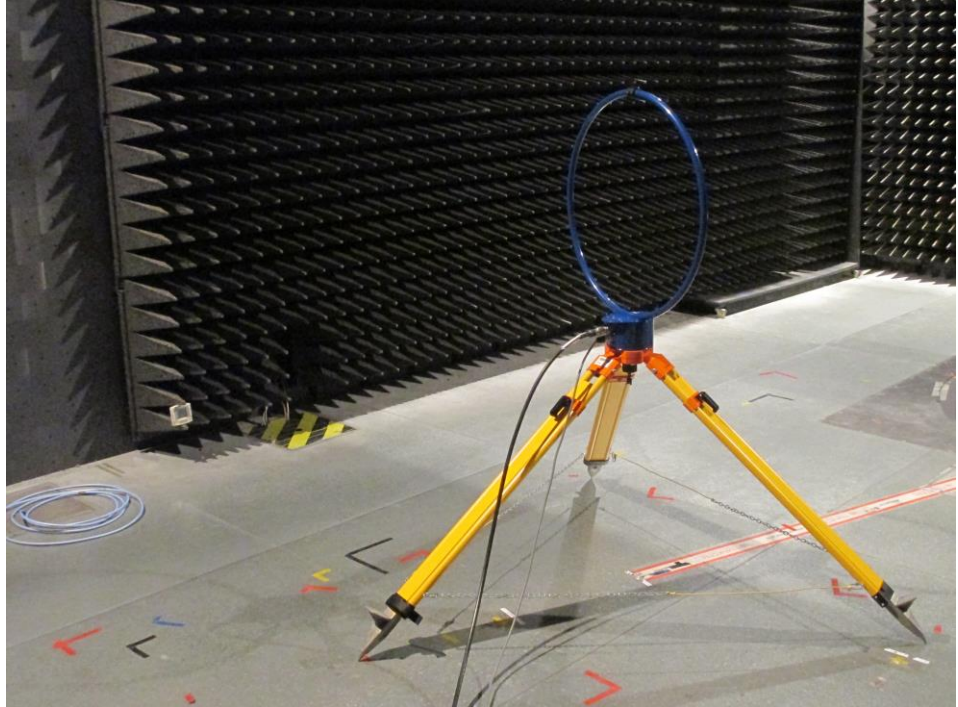

Appendix A. Test Photos

1. Photographs of Conducted Emissions Test Configuration

Mode 1

FRONT VIEW

REAR VIEW

SIDE VIEW

1 Photographs of Radiated Emissions Test Configuration

For radiated emissions 9kHz~30MHz

FRONT VIEW

REAR VIEW

For radiated emissions 30MHz~1GHz
Mode 1

FRONT VIEW

REAR VIEW

For radiated emissions above 1GHz

FRONT VIEW

REAR VIEW