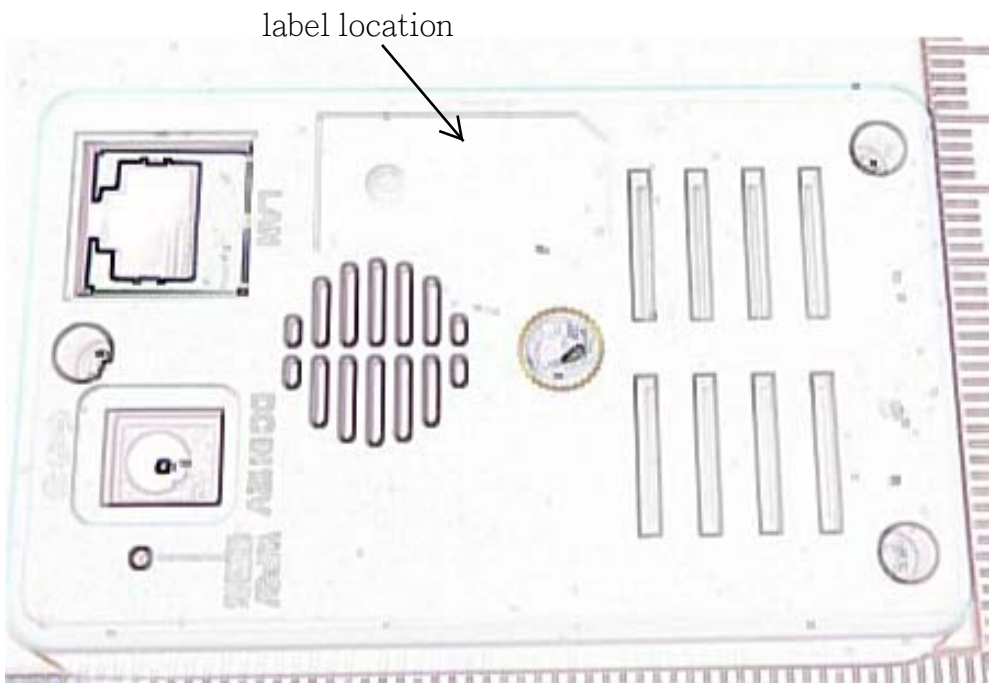

IC-3040IWT

29.5x14.5mm

ΣDİMAX

Model NO:IC-3040IWT

Power : 12V 1A

IP:192.168.2.3

user name/password:admin/1234

FCC ID:NDD9530401309

This device complies with part 15 of the FCC Rules.
Operation is subject to the following two conditions.
(1)This device may not cause harmful interference,and
(2)This device must accept any interference received,
including interference that may cause undesired operation.

label location