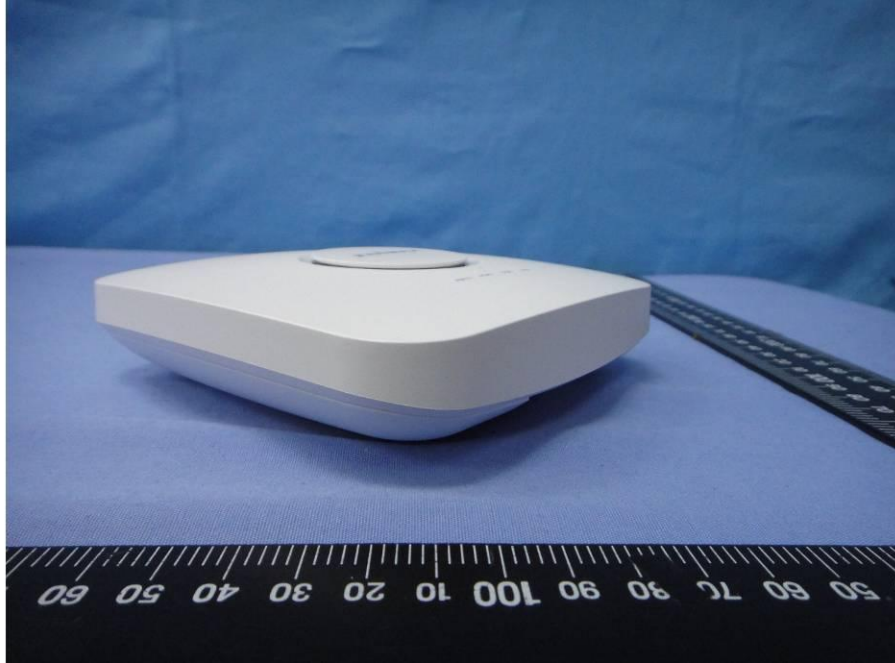

External Photos

Model Number: AI-2002W
FCC ID: NDD9520021801

EUT Photo (1)

EUT Photo (2)

EUT Photo (3)

EUT Photo (4)

EUT Photo (5)

EUT Photo (6)