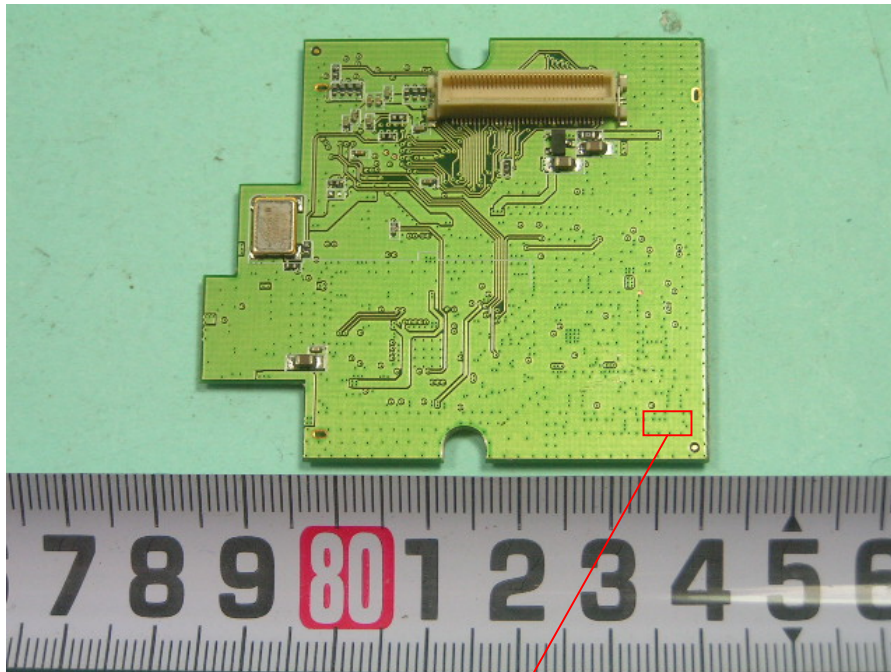

Label Sample & Location Drawing

802.11g Wireless LAN Module

FCC ID: NDD9512060501
(See Caution in the Manual)

Made in Taiwan