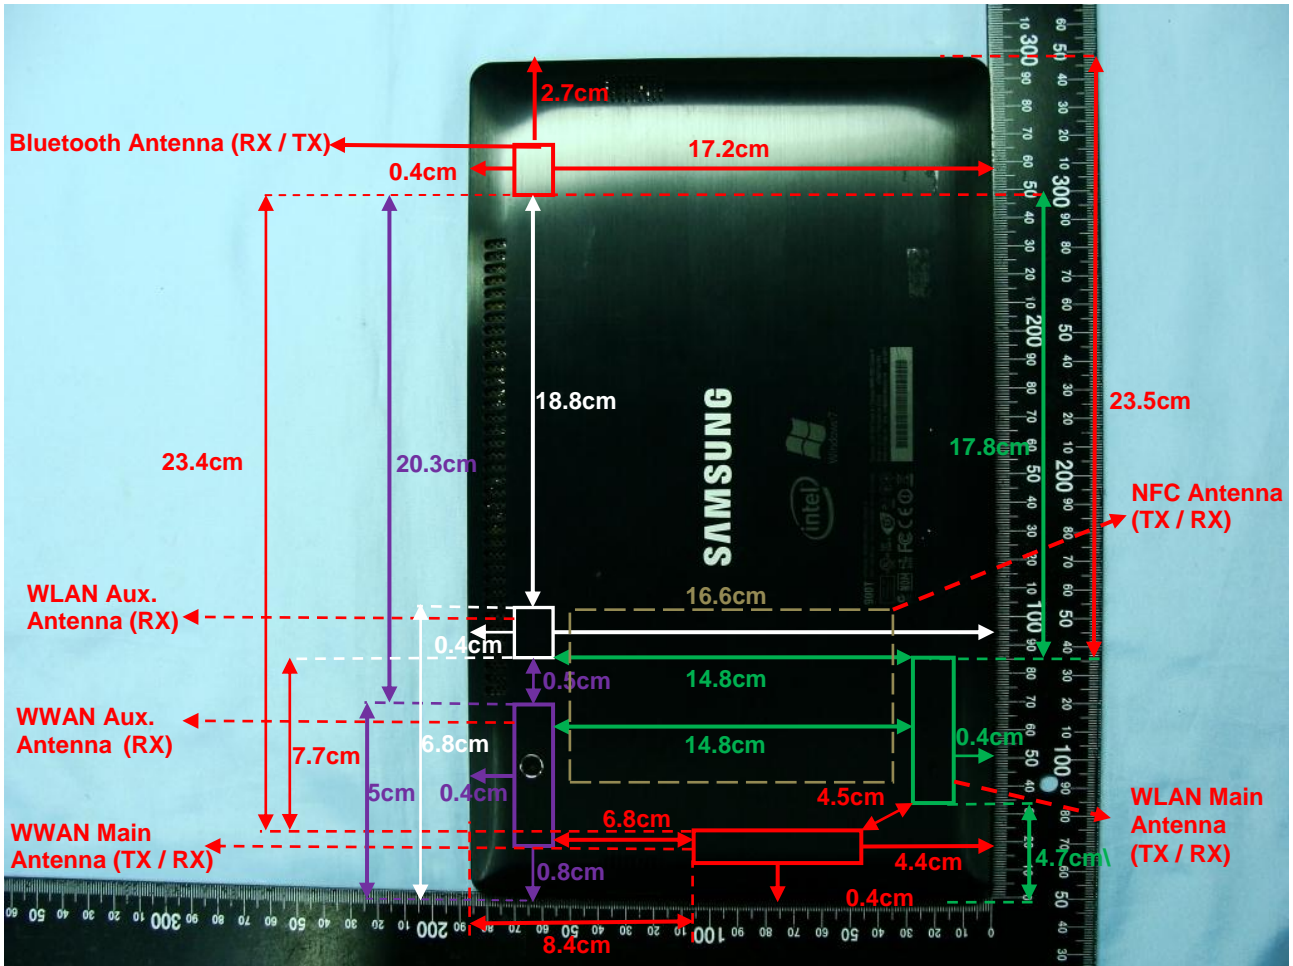

Brand Name: Samsung / Model Name: XE700T1A / Marketing Name: Series 7

Antenna location	Length	Width
WLAN Main Antenna (TX / RX)	2.8 cm	1.4 cm
WLAN Aux. Antenna (RX)	1.3 cm	1.2 cm
WWAN Main Antenna (TX / RX)	5.4 cm	1.5 cm
WWAN Aux. Antenna (RX)	4.2 cm	1.2 cm
Bluetooth Antenna (RX / TX)	3.0 cm	0.6 cm
NFC Antenna (TX / RX)	6.0cm	4.0cm