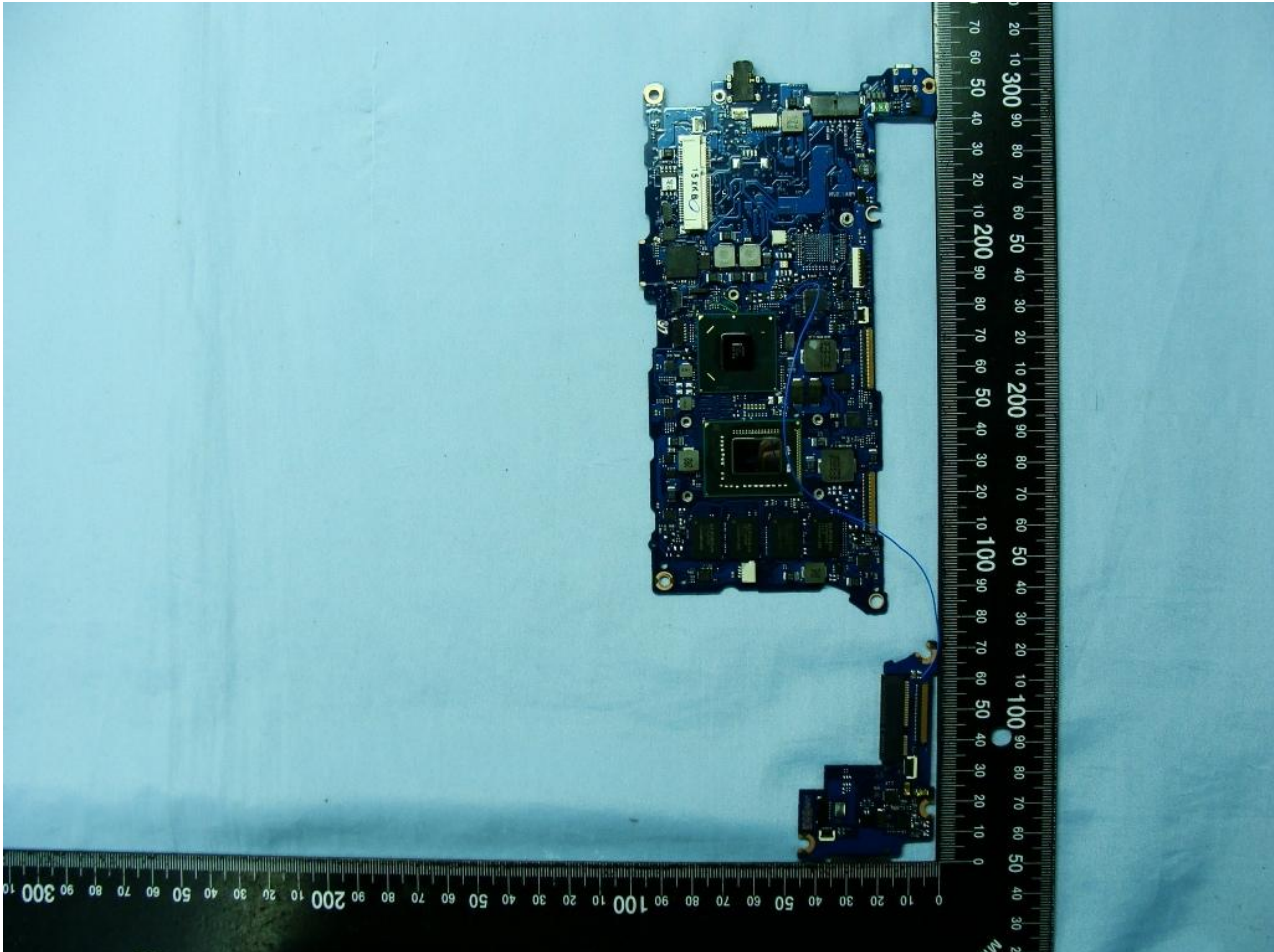

AC Adapter 1

Brand Name: Samsung / Model Name: XE700T1A / Marketing Name: Series 7

AC Adapter 2

Brand Name: Samsung / Model Name: XE700T1A / Marketing Name: Series 7

3. Internal Photograph of EUT

Brand Name: Samsung / Model Name: XE700T1A / Marketing Name: Series 7