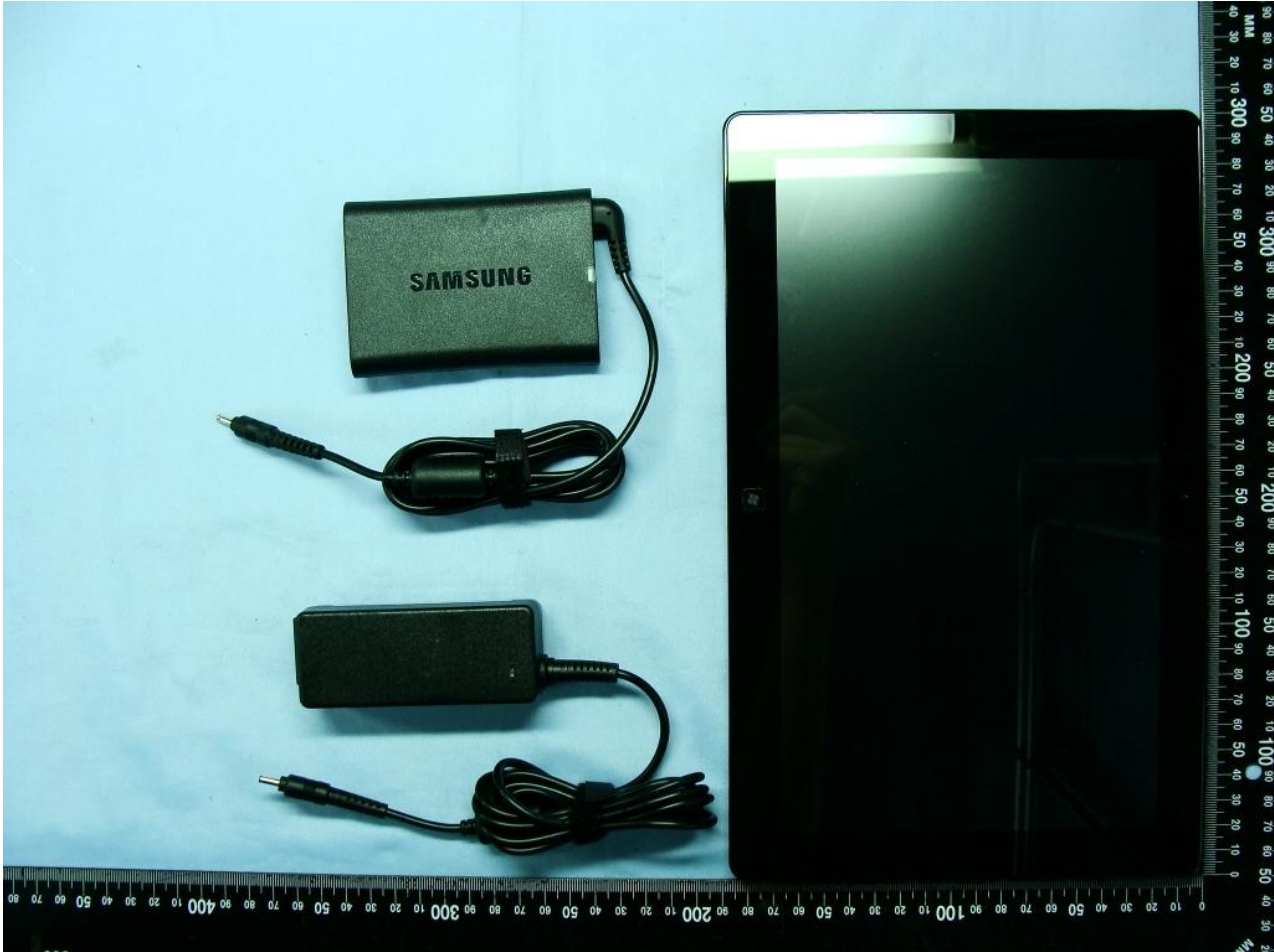

1. External Photograph of EUT**Brand Name: Samsung / Model Name: XE700T1A / Marketing Name: Series 7**

Brand Name: Samsung / Model Name: XE700T1A / Marketing Name: Series 7

2. Photograph of Accessory

Brand Name: Samsung / Model Name: XE700T1A / Marketing Name: Series 7

List of Accessory:

Specification of Accessory		
AC Adapter 1	Brand Name	LITE-ON
	Model Name	PA-1400-24
AC Adapter 2	Brand Name	LITE-ON
	Model Name	PA-1400-14
Battery	Brand Name	SAMSUNG SDI
	Model Name	AA-PBZN4NP

Remark: For accessories equipped with this EUT, please refer to the following photos.

Brand Name: Samsung / Model Name: XE700T1A / Marketing Name: Series 7

Brand Name: Samsung / Model Name: XE700T1A / Marketing Name: Series 7

AC Adapter 1

Brand Name: Samsung / Model Name: XE700T1A / Marketing Name: Series 7

AC Adapter 2

Brand Name: Samsung / Model Name: XE700T1A / Marketing Name: Series 7

3. Internal Photograph of EUT

Brand Name: Samsung / Model Name: XE700T1A / Marketing Name: Series 7