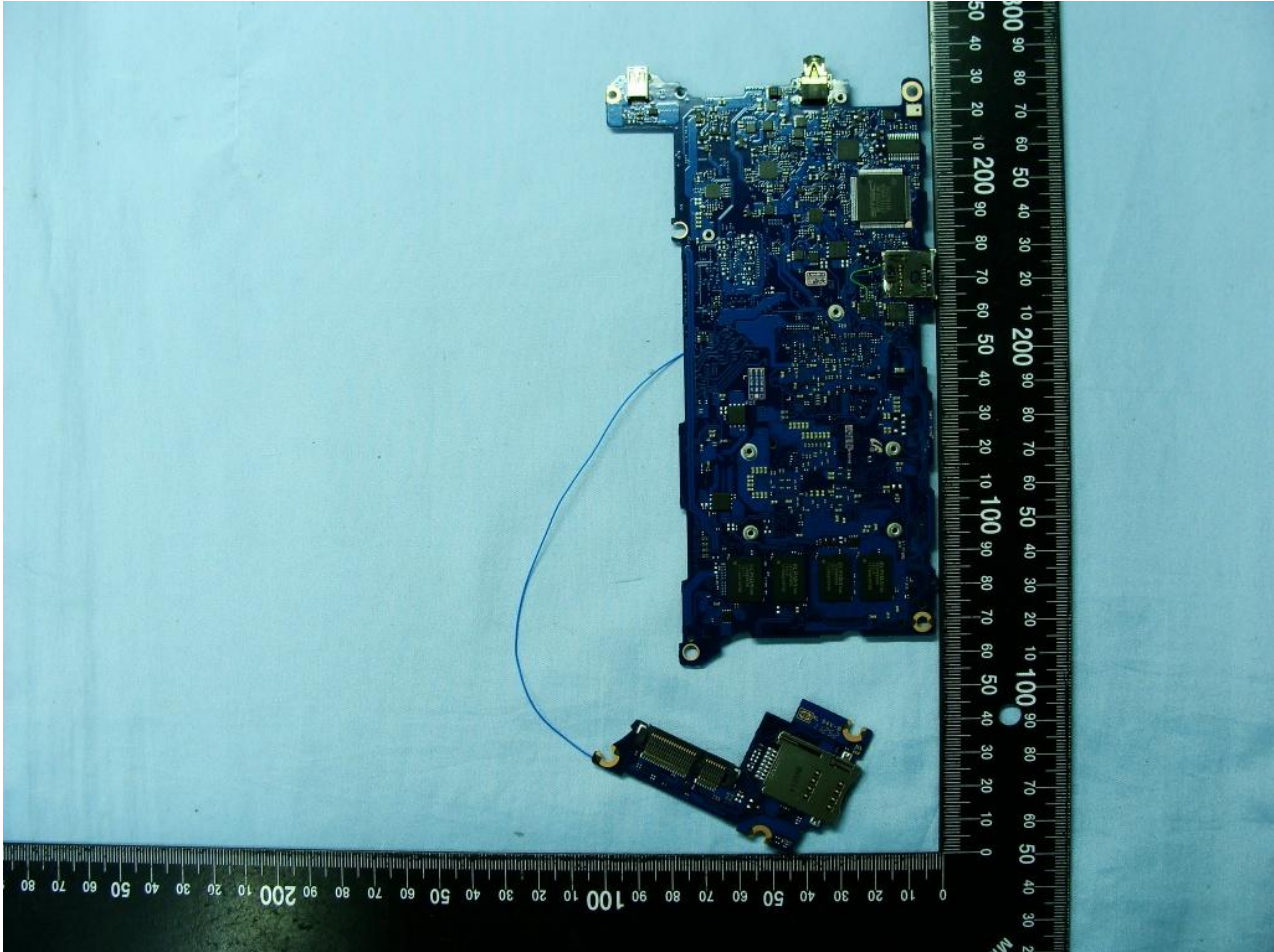

Brand Name: Samsung / Model Name: XE700T1A / Marketing Name: Series 7