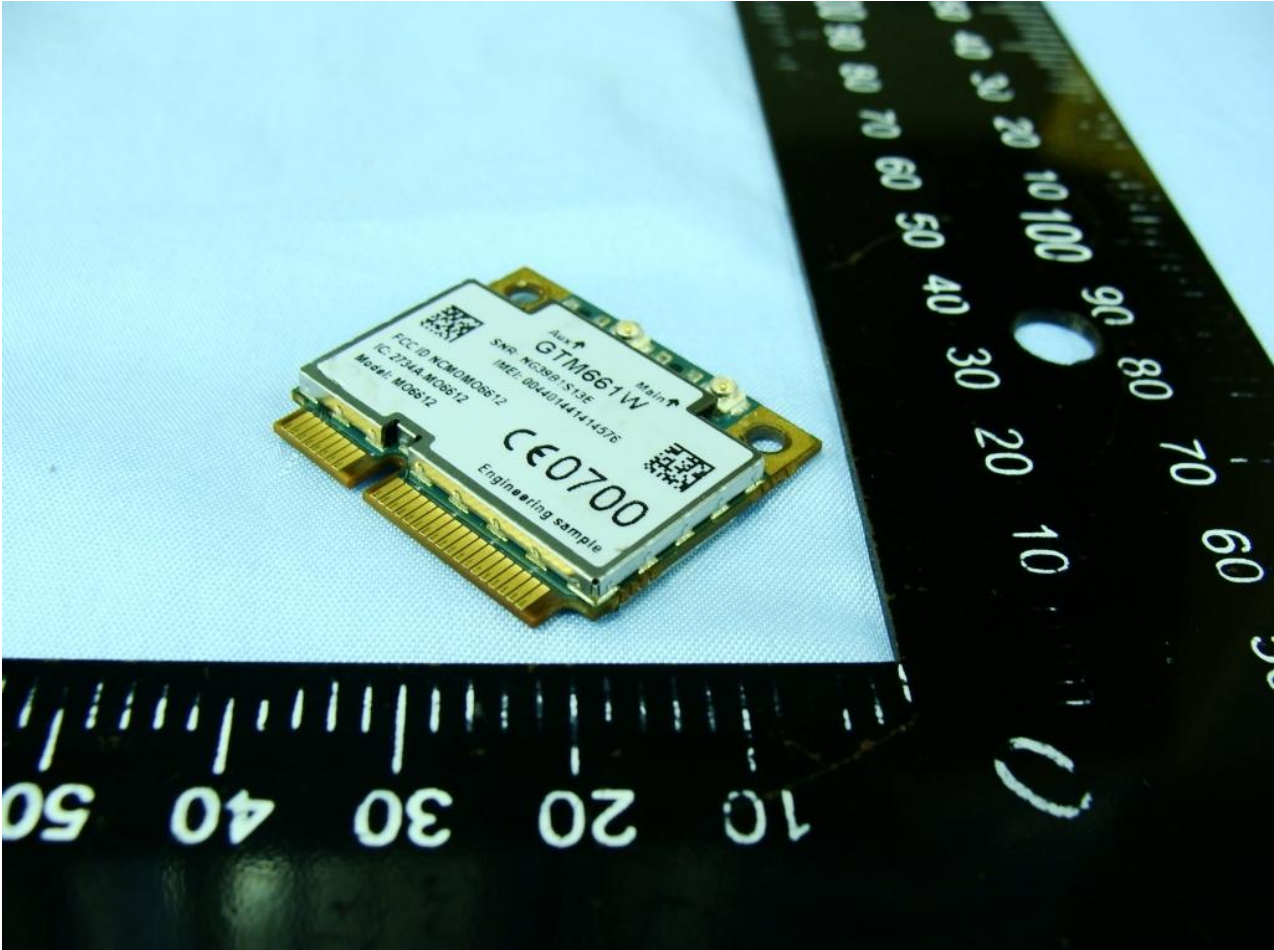

1. External Photograph of EUT

Brand Name: Option / Model Name: MO6612

Brand Name: Option / Model Name: MO6612