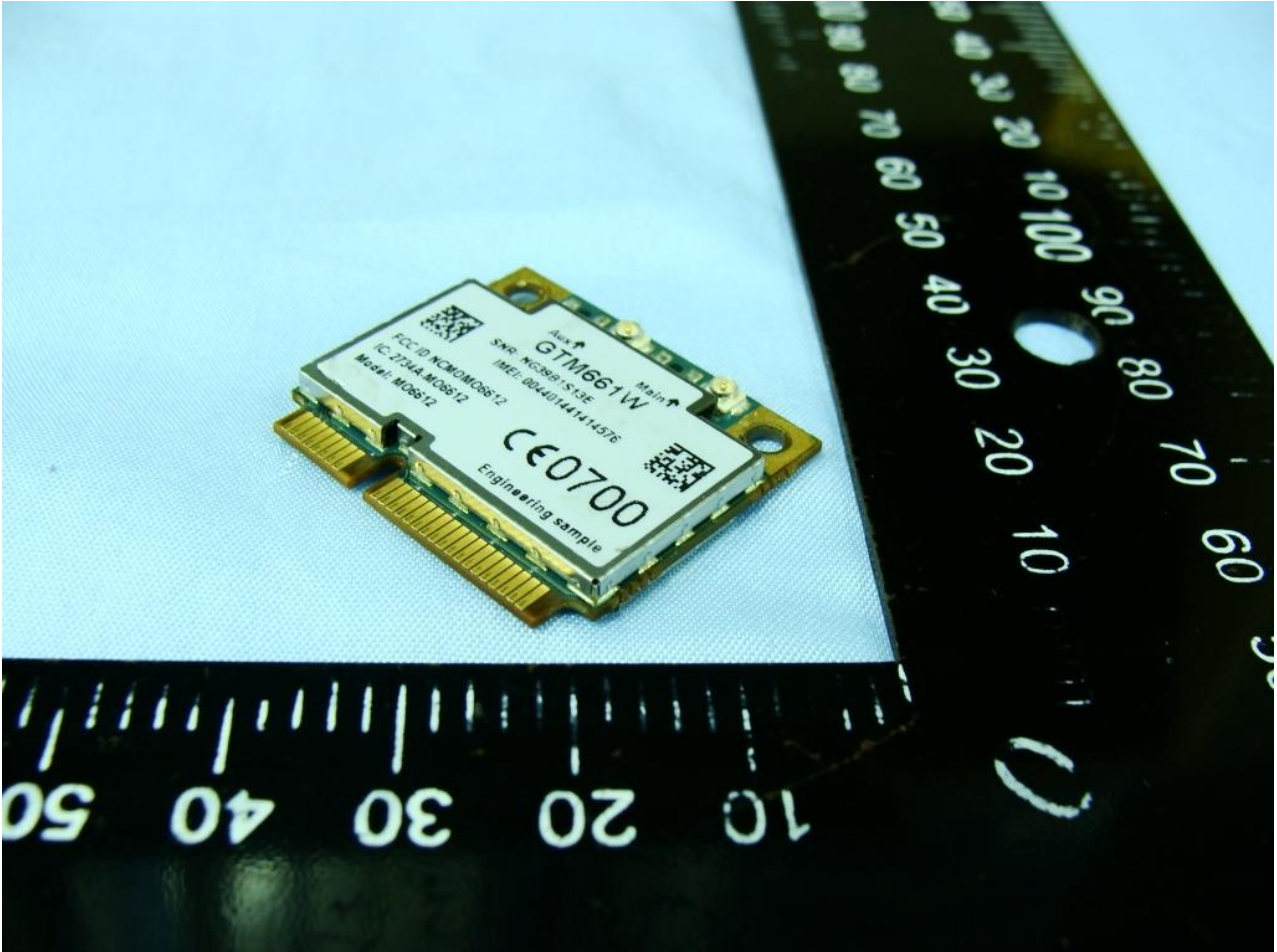

1. External Photograph of EUT

Brand Name: Option / Model Name: MO6612

Brand Name: Option / Model Name: MO6612