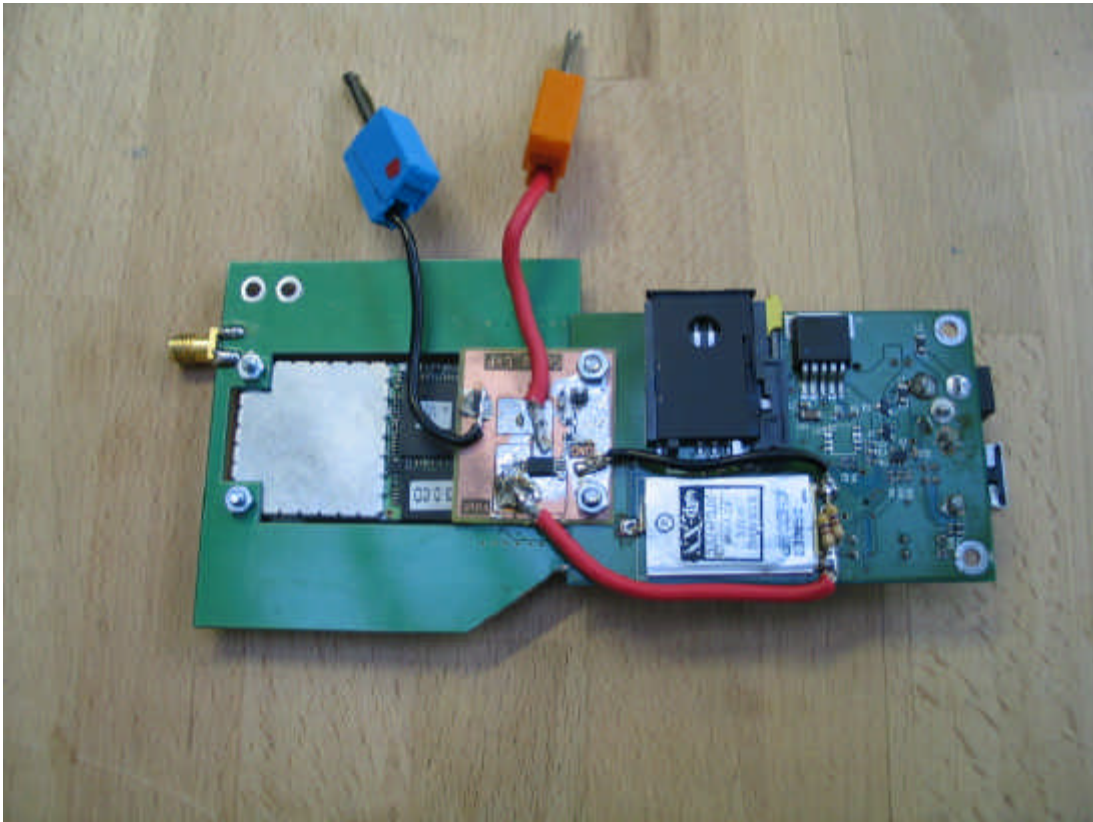

Annex I: Photos

Test report reference: 4_Opti_0405_UMTS_FCCc-d

Date: 2005-12-27

1 Photo Report

Photo 1: EUT in a cradle (top side)

Photo 2: EUT in a cradle (bottom side)

Photo 3: Setup for radiated tests

Photo 4: External antenna