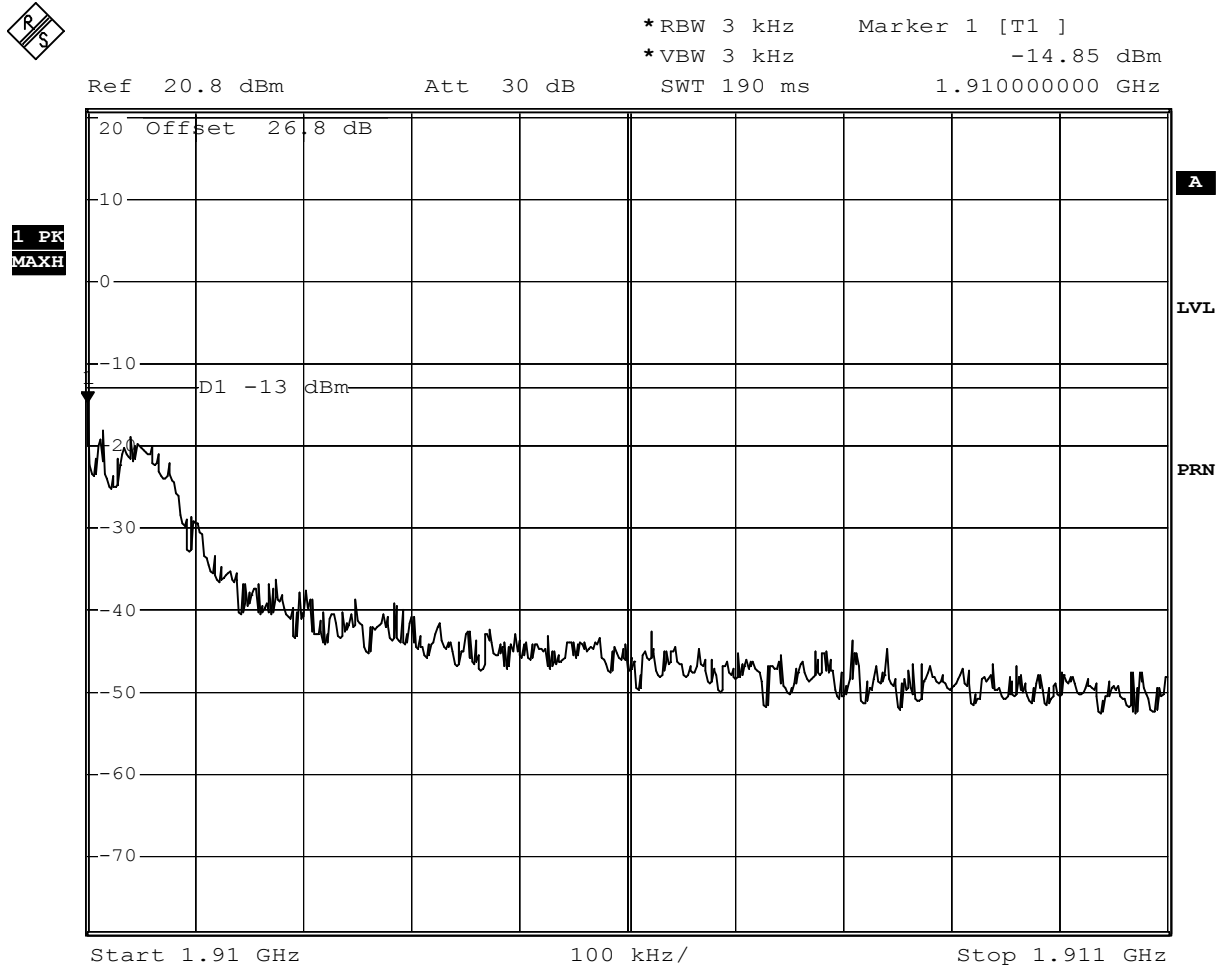

Annex I: band edge compliance

Measurement plots

Test report reference: 4_Opti_0405_UMTS_FCCb

Date: 2005-12-08

Date: 25.NOV.2005 10:06:35

Test: band edge compliance , Channel 512,PCS

Annex I: band edge compliance - Measurement plots

Date: 25.NOV.2005 10:26:54

Test: band edge compliance , Channel 512, EDGE

Annex I: band edge compliance - Measurement plots

Date: 25.NOV.2005 10:19:36

Test: band edge compliance, Channel 810, PCS

Annex I: band edge compliance - Measurement plots

Date: 25.NOV.2005 10:24:11

Test: band edge compliance, Channel 810, EDGE