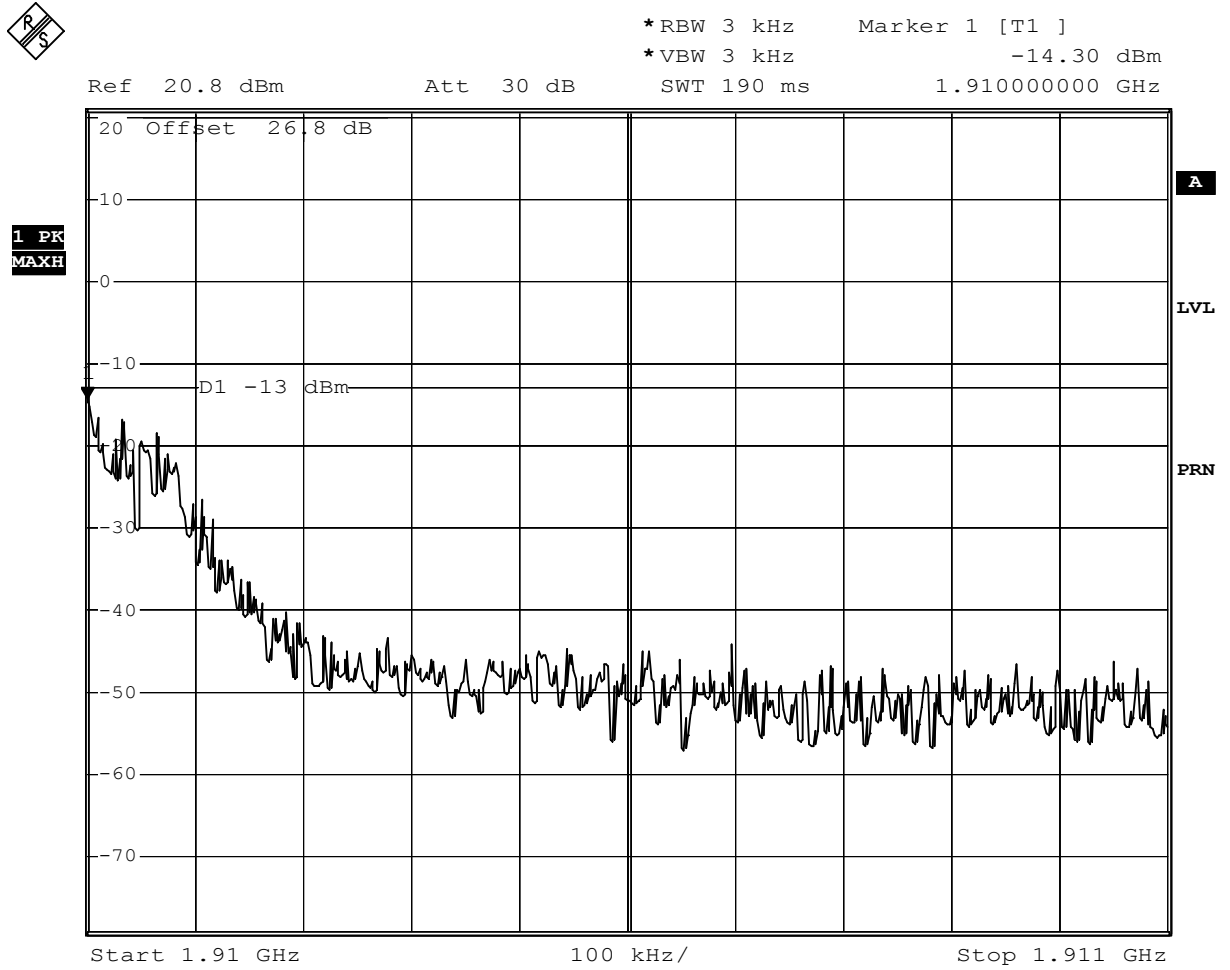

Annex I: band edge compliance

Measurement plots

Test report reference: 4_Opti_0405_UMTS_FCCb

Date: 2005-12-08

Date: 25.NOV.2005 10:06:35

Test: band edge compliance , Channel 512,PCS

Annex I: band edge compliance - Measurement plots

Date: 25.NOV.2005 10:26:54

Test: band edge compliance , Channel 512, EDGE

Annex I: band edge compliance - Measurement plots

Date: 25.NOV.2005 10:19:36

Test: band edge compliance, Channel 810, PCS

Annex I: band edge compliance - Measurement plots

Date: 25.NOV.2005 10:24:11

Test: band edge compliance, Channel 810, EDGE