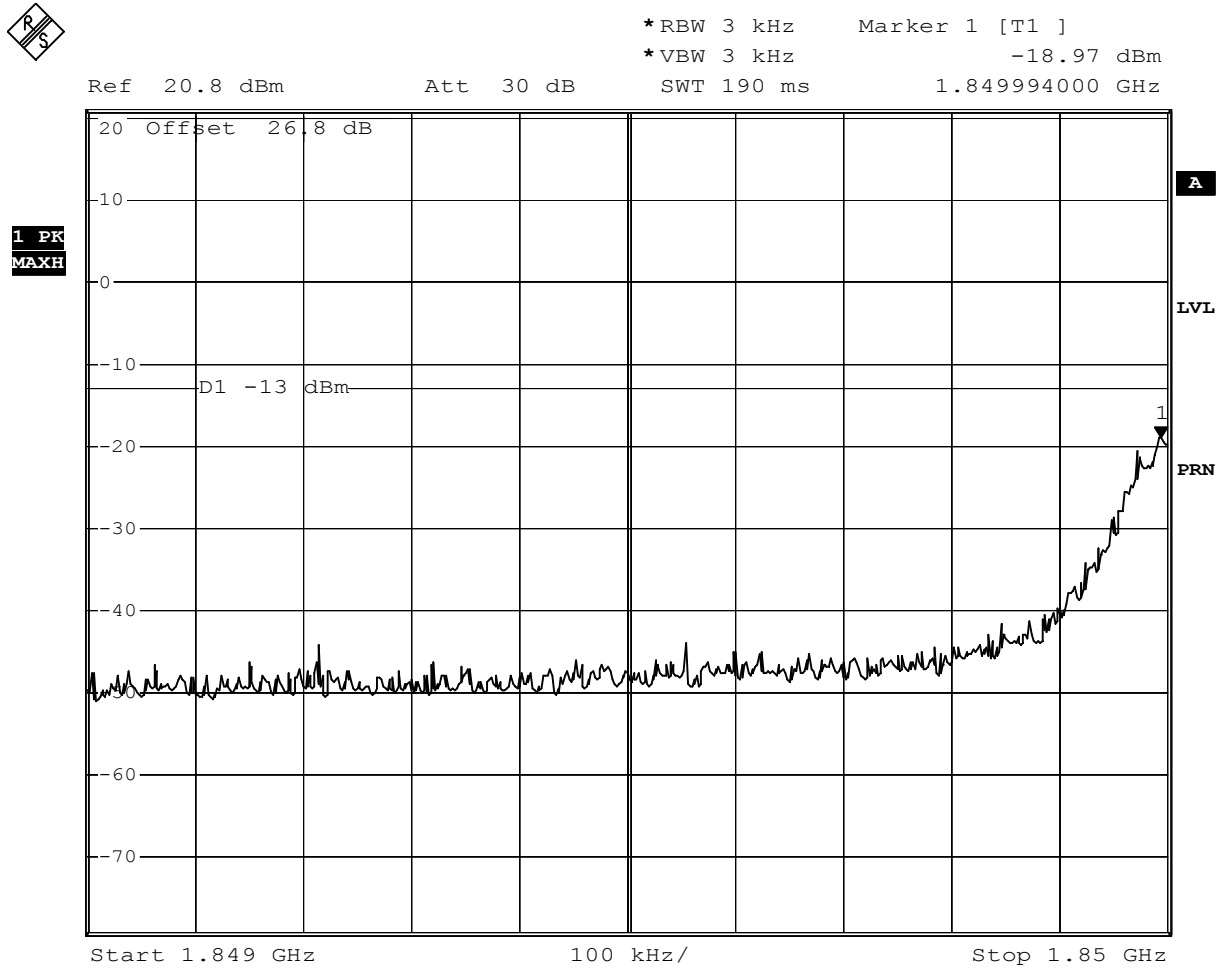

Annex I: band edge compliance

Measurement plots

Test report reference: 4_Opti_0405_UMTS_FCCb

Date: 2005-12-08

Date: 25.NOV.2005 10:06:35

Test: band edge compliance , Channel 512,PCS

Annex I: band edge compliance - Measurement plots

Date: 25.NOV.2005 10:26:54

Test: band edge compliance , Channel 512, EDGE

Annex I: band edge compliance - Measurement plots

Date: 25.NOV.2005 10:19:36

Test: band edge compliance, Channel 810, PCS

Annex I: band edge compliance - Measurement plots

Date: 25.NOV.2005 10:24:11

Test: band edge compliance, Channel 810, EDGE