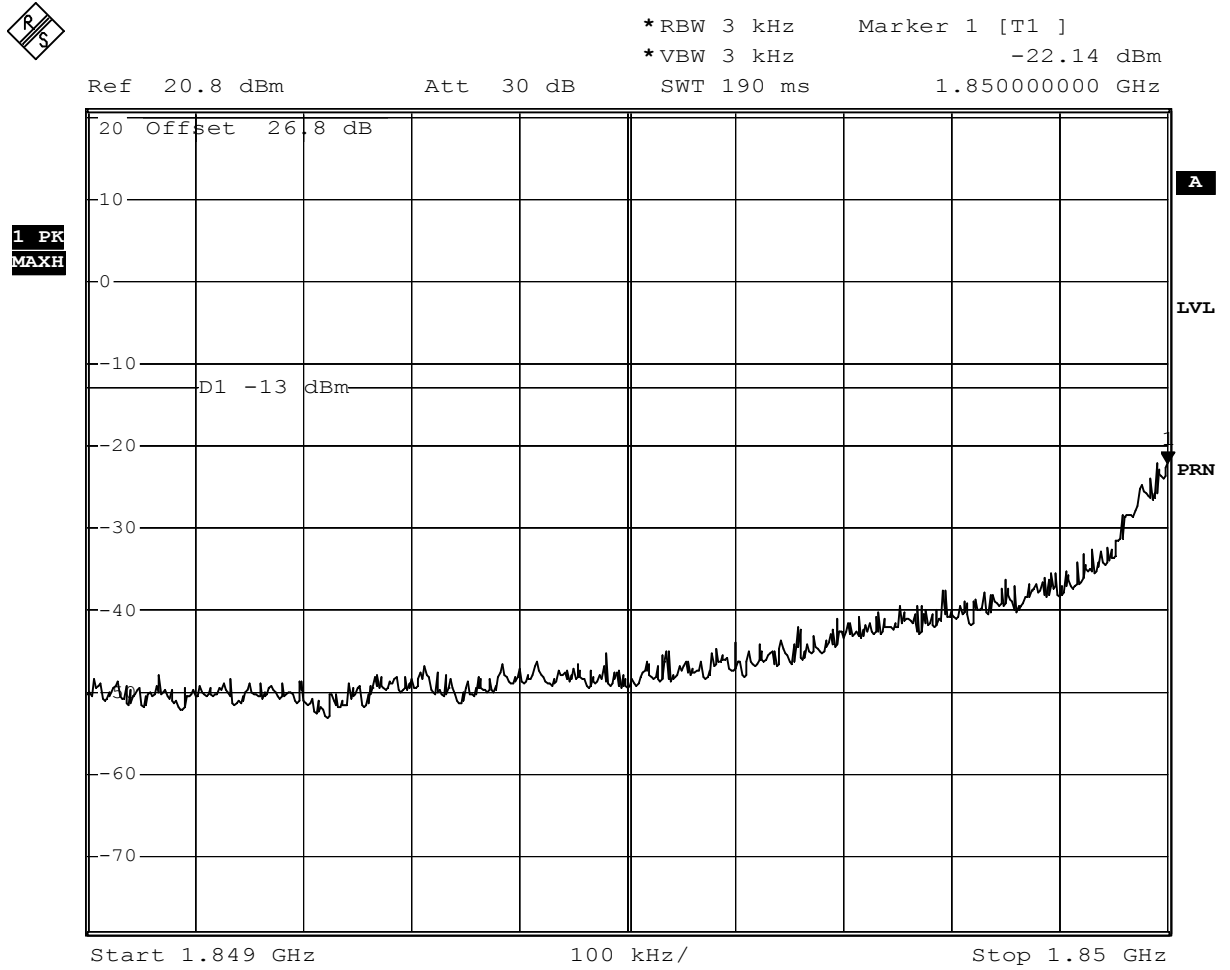

Annex I: band edge compliance

Measurement plots

Test report reference: 4_Opti_0405_UMTS_FCCb

Date: 2005-12-08

Date: 25.NOV.2005 10:06:35

Test: band edge compliance , Channel 512,PCS

Annex I: band edge compliance - Measurement plots

Date: 25.NOV.2005 10:26:54

Test: band edge compliance , Channel 512, EDGE

Annex I: band edge compliance - Measurement plots

Date: 25.NOV.2005 10:19:36

Test: band edge compliance, Channel 810, PCS

Annex I: band edge compliance - Measurement plots

Date: 25.NOV.2005 10:24:11

Test: band edge compliance, Channel 810, EDGE