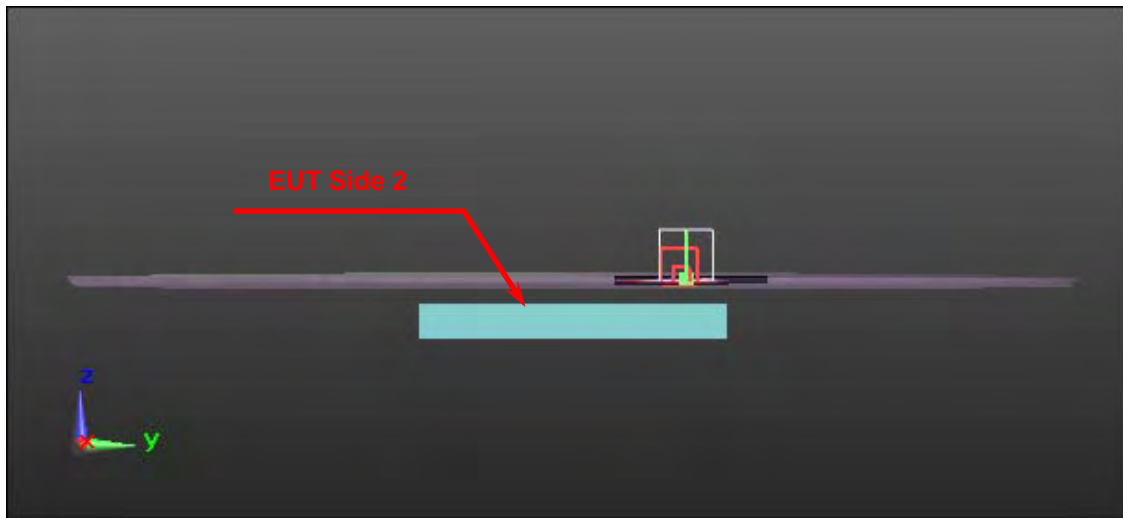

SAR Test Setup Photographs

EUT Side Definition	
Item	Side
1	Side 1
2	Side 2
3	Side 3
4	Side 4
5	Side 5
6	Side 6

Phantom Position : Flat	EUT side : Side 2
Spacing to phantom : 0 mm	Accessory : N/A

Phantom Position : Flat	EUT side : Side 3
Spacing to phantom : 0 mm	Accessory : N/A

Phantom Position : Flat	EUT side : Side 4
Spacing to phantom : 0 mm	Accessory : N/A

Phantom Position : Flat	EUT side : Side 5
Spacing to phantom : 0 mm	Accessory : N/A

Phantom Position : Flat	EUT side : Side 6
Spacing to phantom : 0 mm	Accessory : N/A