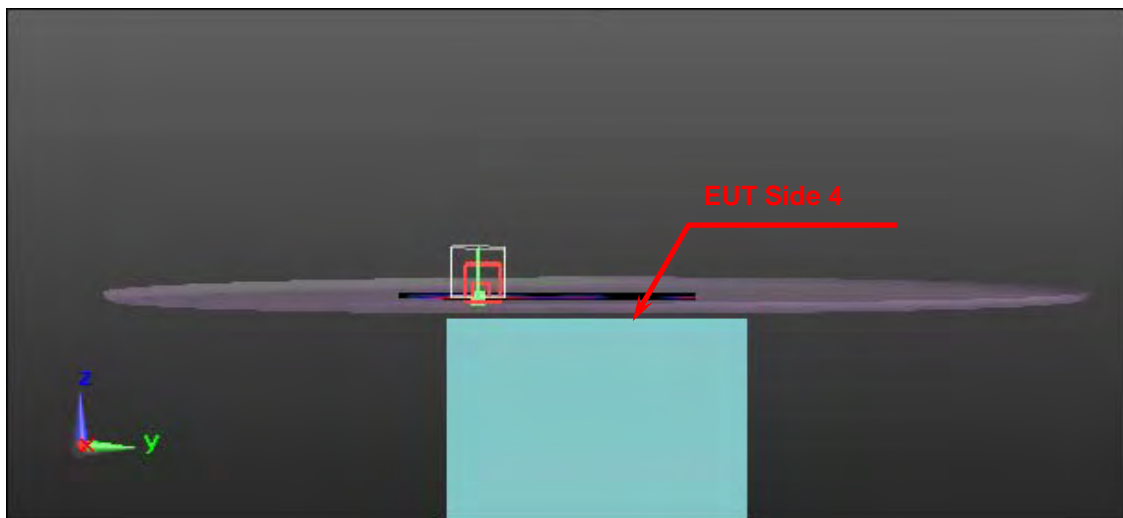

SAR Test Setup Photographs

EUT Side Definition	
Item	Side
1	Side 1
2	Side 2
3	Side 3
4	Side 4
5	Side 5
6	Side 6

Phantom Position : Flat	EUT side : Side 2
Spacing to phantom : 0 mm	Accessory : N/A

Phantom Position : Flat	EUT side : Side 3
Spacing to phantom : 0 mm	Accessory : N/A

Phantom Position : Flat	EUT side : Side 4
Spacing to phantom : 0 mm	Accessory : N/A

Phantom Position : Flat	EUT side : Side 5
Spacing to phantom : 0 mm	Accessory : N/A

Phantom Position : Flat	EUT side : Side 6
Spacing to phantom : 0 mm	Accessory : N/A