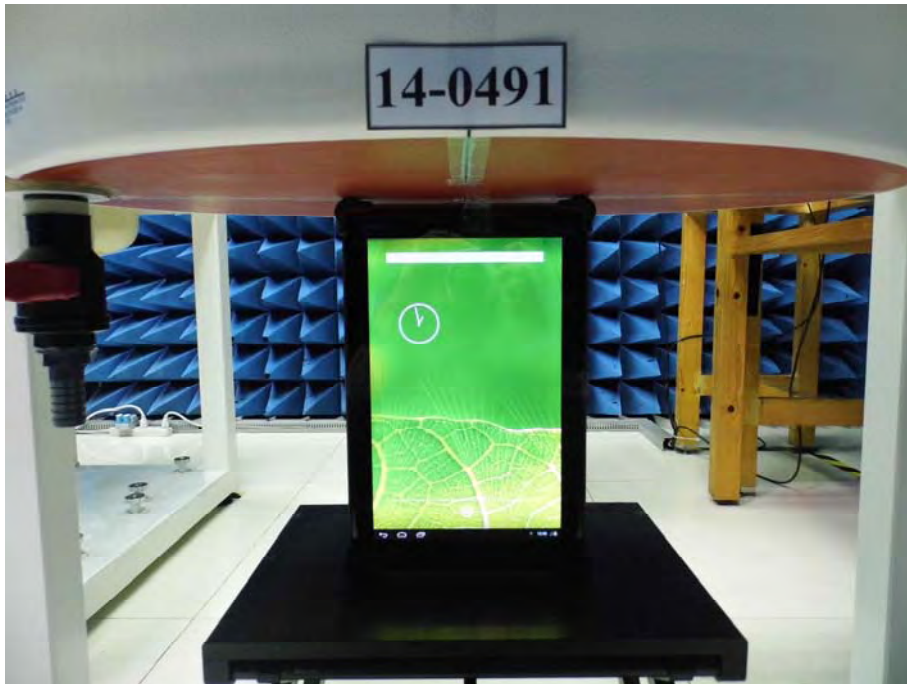

SAR Test Setup Photographs

EUT Side Definition	
Item	Side
1	Side 1
2	Side 2
3	Side 3
4	Side 4
5	Side 5
6	Side 6

Phantom Position : Flat	EUT side : Side 2
Spacing to phantom : 0 mm	Accessory : N/A

Phantom Position : Flat	EUT side : Side 3
Spacing to phantom : 0 mm	Accessory : N/A

Phantom Position : Flat	EUT side : Side 4
Spacing to phantom : 0 mm	Accessory : N/A

Phantom Position : Flat	EUT side : Side 5
Spacing to phantom : 0 mm	Accessory : N/A

Phantom Position : Flat	EUT side : Side 6
Spacing to phantom : 0 mm	Accessory : N/A